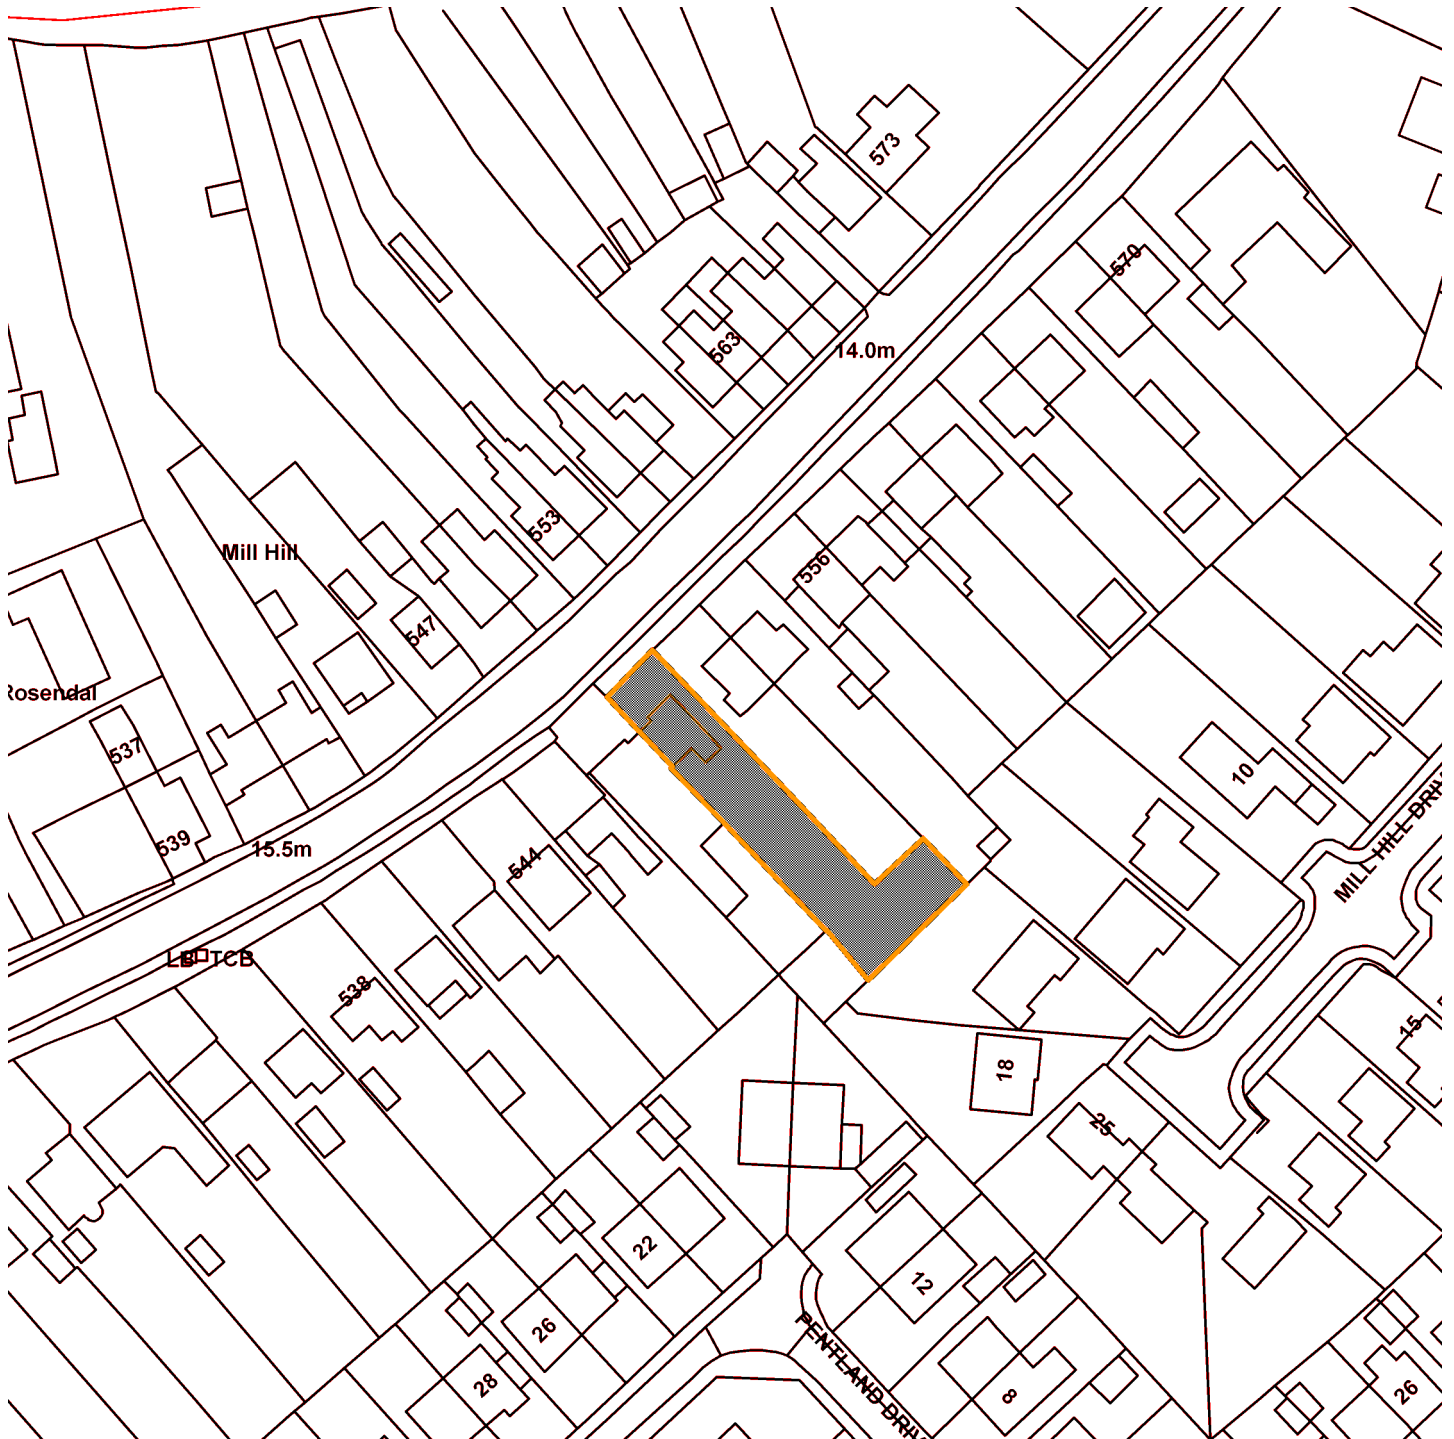

14/02613/FUL

550 Huntington Road

Scale : 1:1059

Reproduced from the Ordnance Survey map with the permission of the Controller of Her Majesty's Stationery Office © Crown Copyright 2000.

Unauthorised reproduction infringes Crown Copyright and may lead to prosecution or civil proceedings.

Organisation	Not Set
Department	Not Set
Comments	Site Plan
Date	24 February 2015
SLA Number	Not Set