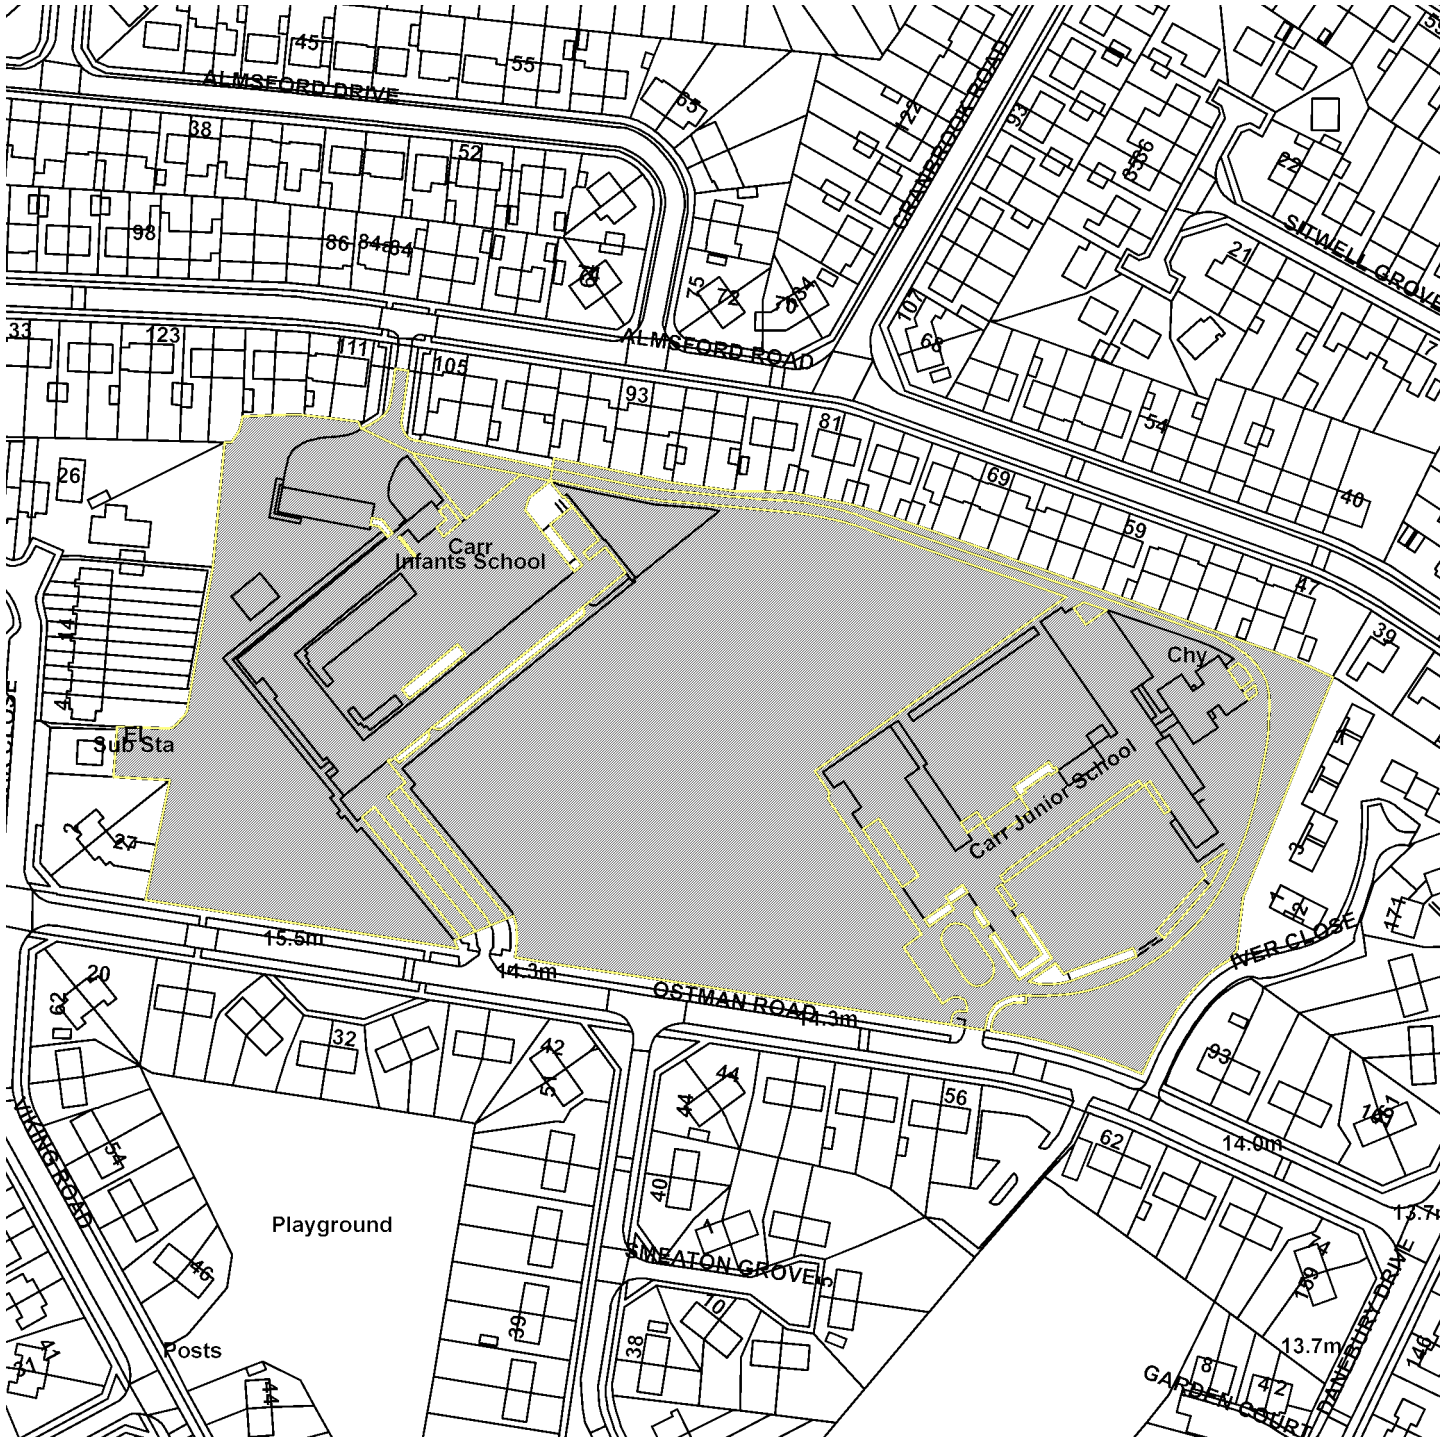

14/02927/FULM

Carr Infant School Ostman Lane

GIS by ESRI (UK)

Scale : 1:2119

Reproduced from the Ordnance Survey map with the permission of the Controller of Her Majesty's Stationery Office © Crown Copyright 2000.

Unauthorised reproduction infringes Crown Copyright and may lead to prosecution or civil proceedings.

Organisation	Not Set
Department	Not Set
Comments	Site Plan
Date	24 February 2015
SLA Number	Not Set