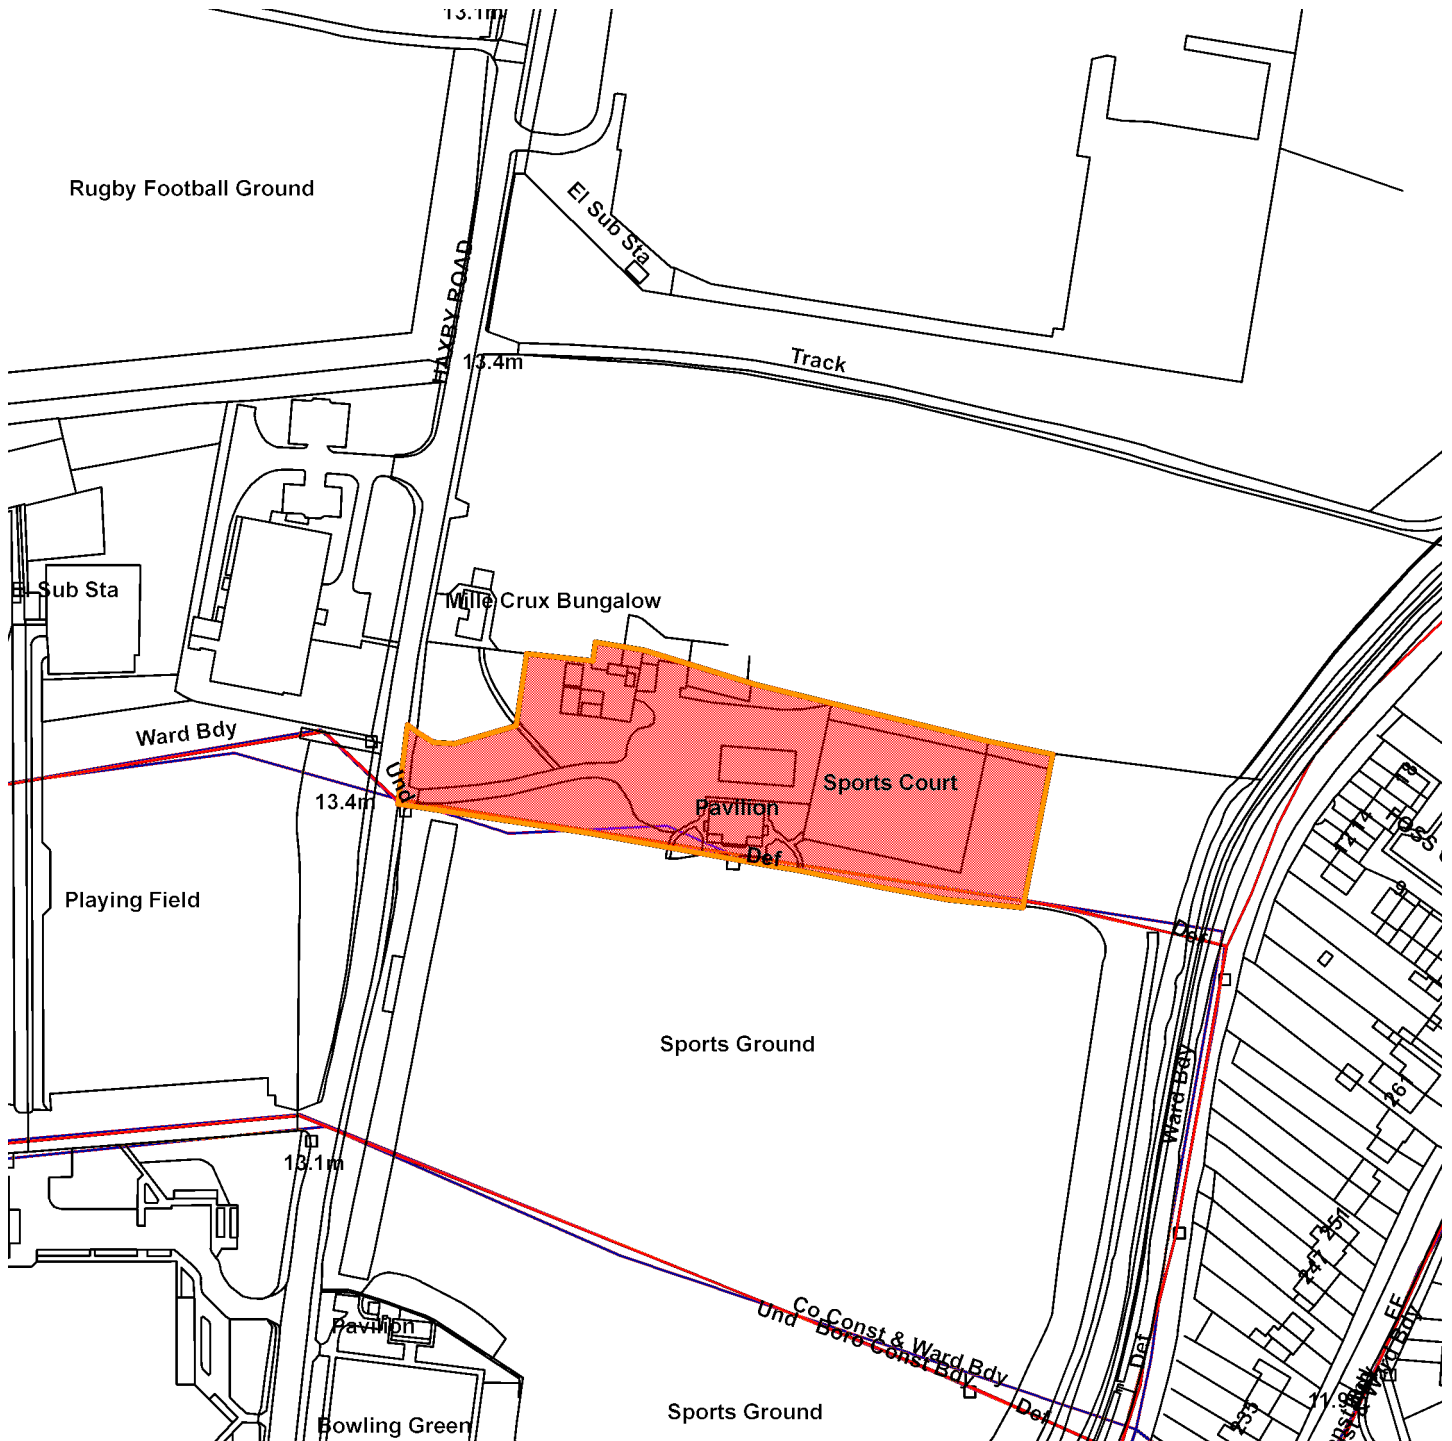

14/02836/FULM

York St John University Sports Centre Haxby Road

Scale : 1:2119

Reproduced from the Ordnance Survey map with the permission of the Controller of Her Majesty's Stationery Office © Crown Copyright 2000.

Unauthorised reproduction infringes Crown Copyright and may lead to prosecution or civil proceedings.

Organisation	Not Set
Department	Not Set
Comments	Site Plan
Date	24 February 2015
SLA Number	Not Set