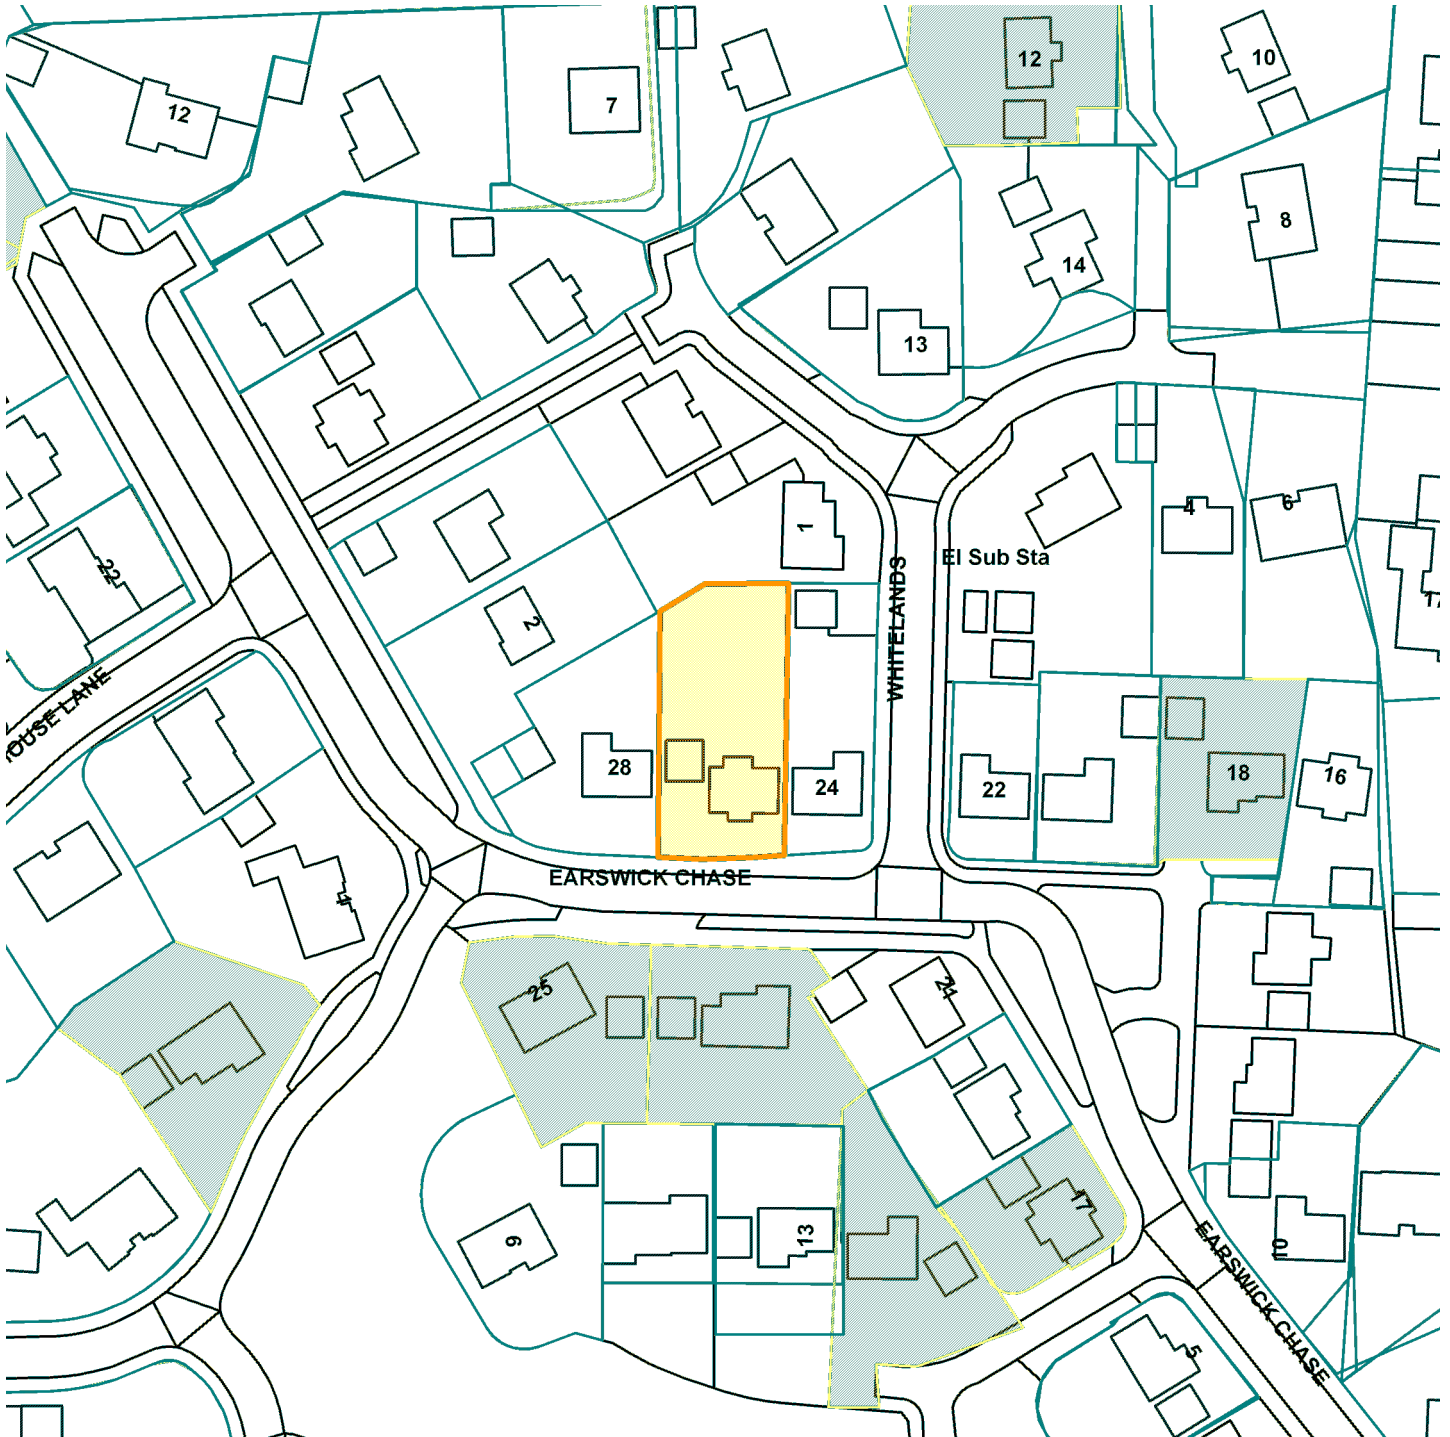

15/00117/FUL

26 Earswick Chase Earswick

Scale : 1:1059

Reproduced from the Ordnance Survey map with the permission of the Controller of Her Majesty's Stationery Office © Crown Copyright 2000.

Unauthorised reproduction infringes Crown Copyright and may lead to prosecution or civil proceedings.

Organisation	Not Set
Department	Not Set
Comments	Site Plan
Date	24 February 2015
SLA Number	Not Set