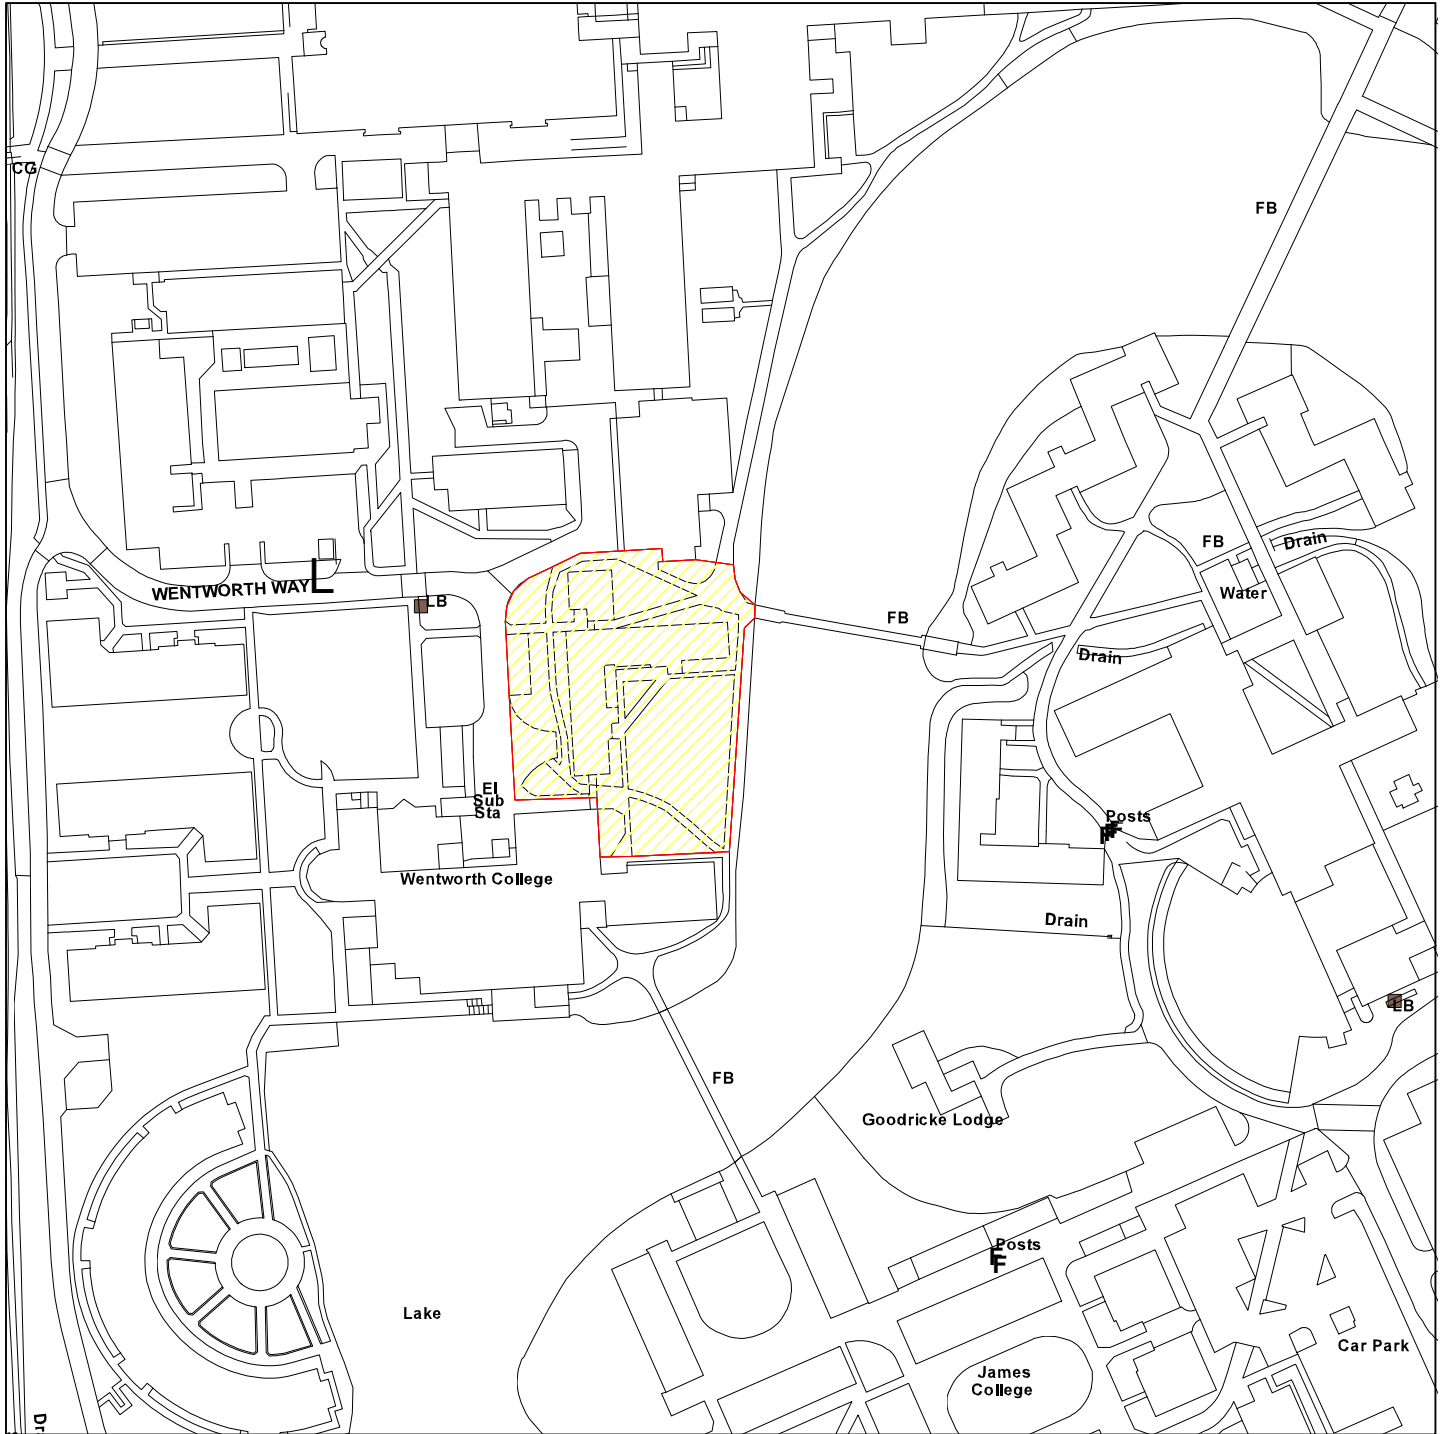

14/00363/FULM

Block D Vanbrugh College

GIS by ESRI (UK)

Scale : 1:1700

Reproduced from the Ordnance Survey map with the permission of the Controller of Her Majesty's Stationery Office © Crown Copyright 2000.