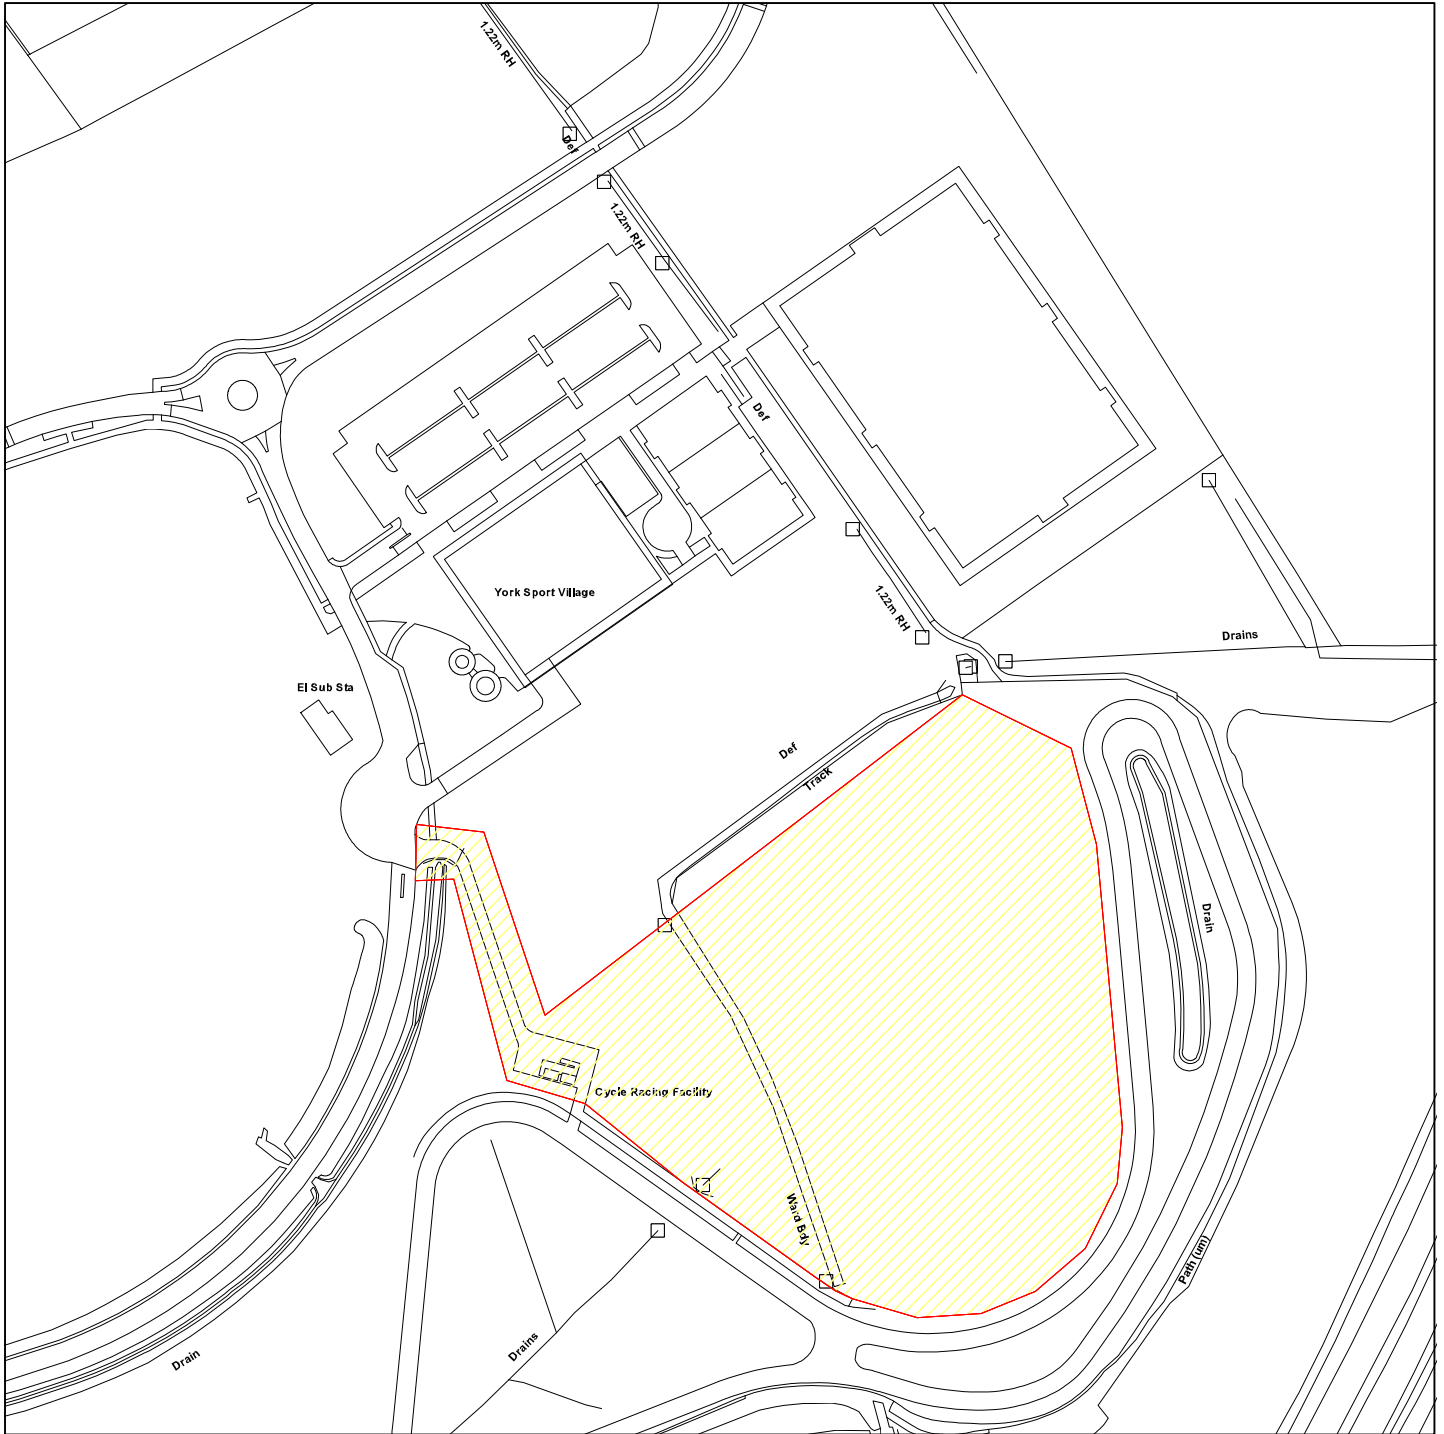

## York Sports Village

Scale : 1:2500

Reproduced from the Ordnance Survey map with the permission of the Controller of Her Majesty's Stationery Office © Crown Copyright 2000.

Unauthorised reproduction infringes Crown Copyright and may lead to prosecution or civil proceedings.