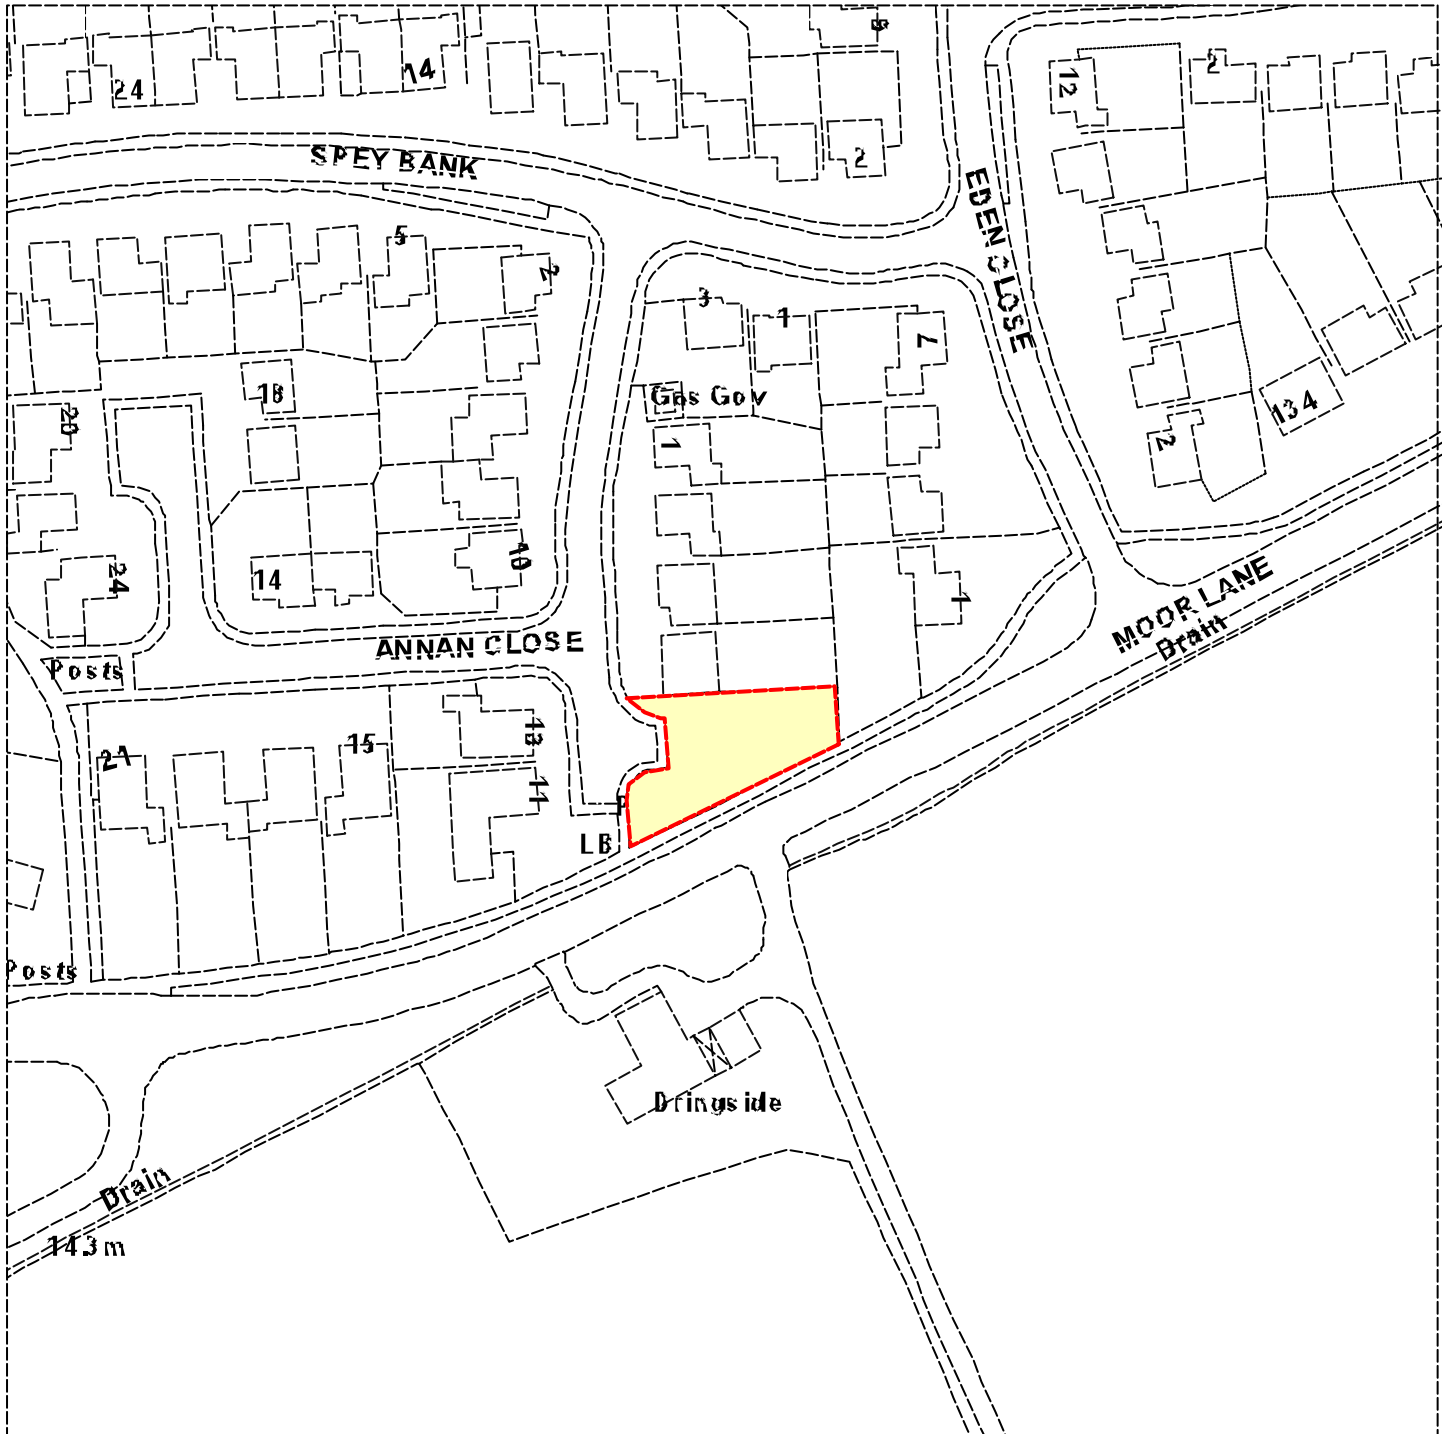

9 Annan Close

Ref 07/01854/FUL

Scale : 1:1250

Reproduced from the Ordnance Survey map with the permission of the Controller of Her Majesty's Stationery Office © Crown Copyright 2000.

Unauthorised reproduction infringes Crown Copyright and may lead to prosecution or civil proceedings.

Organisation	City of York Council
Department	Development Control
Comments	Application Site
Date	21 September 2007
SLA Number	