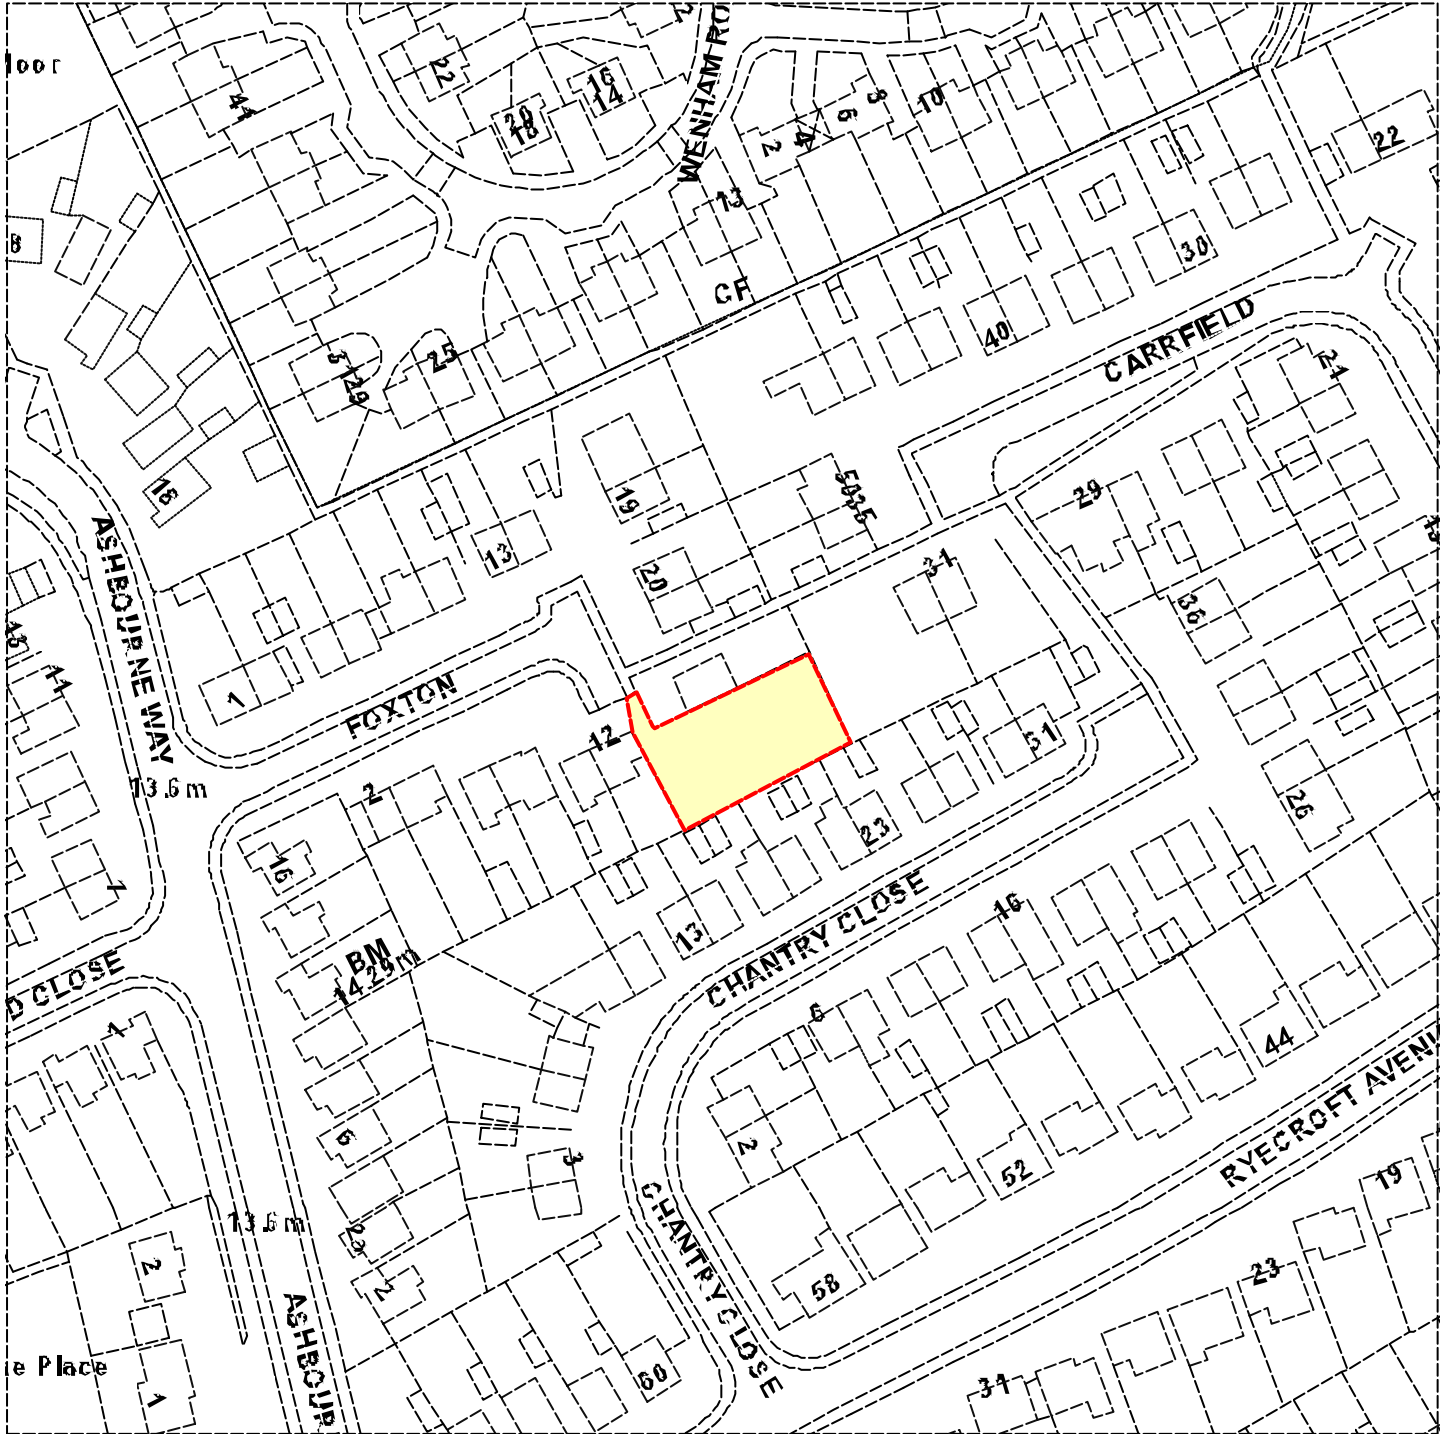

14 Foxton, York

Ref 07/01994/OUT

Scale : 1:1250

Reproduced from the Ordnance Survey map with the permission of the Controller of Her Majesty's Stationery Office © Crown Copyright 2000.

Unauthorised reproduction infringes Crown Copyright and may lead to prosecution or civil proceedings.

Organisation	City of York Council
Department	Development Control
Comments	Application Site
Date	21 September 2007
SLA Number	