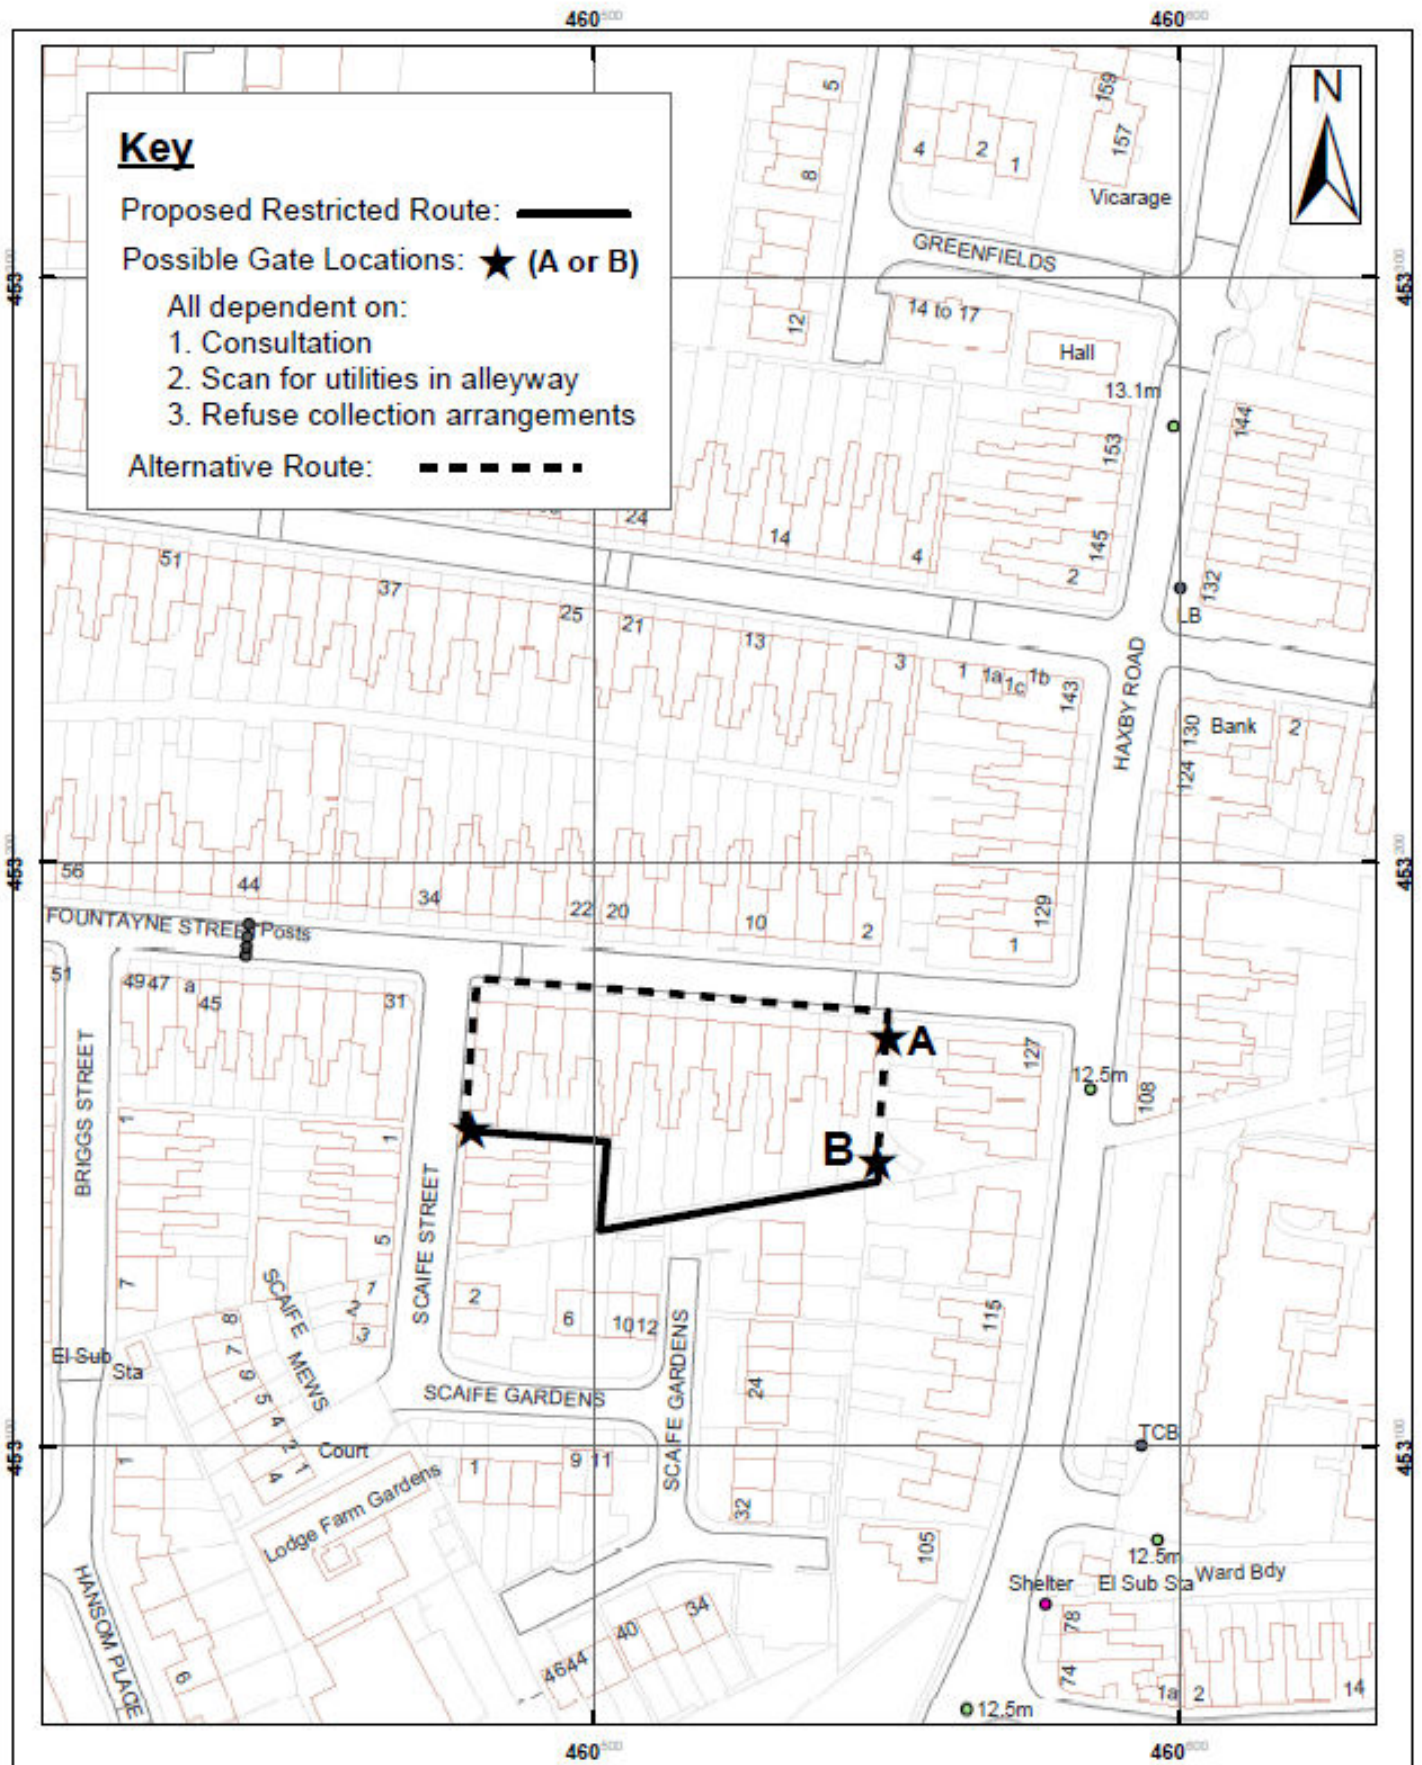

Annex 1 – Location Plan and Alternative Route

West Offices, Station Rise
York, YO1 6GA
Telephone: 01904 613161

Fountayne Street / Scaife Street

Scale 1:1,250

Drawn By: E.T.

Date: 17/04/13

Public Rights of Way

Grid Ref: SE 605 531

Drawing No.

Contains Ordnance Survey data © Crown copyright and database right 2012