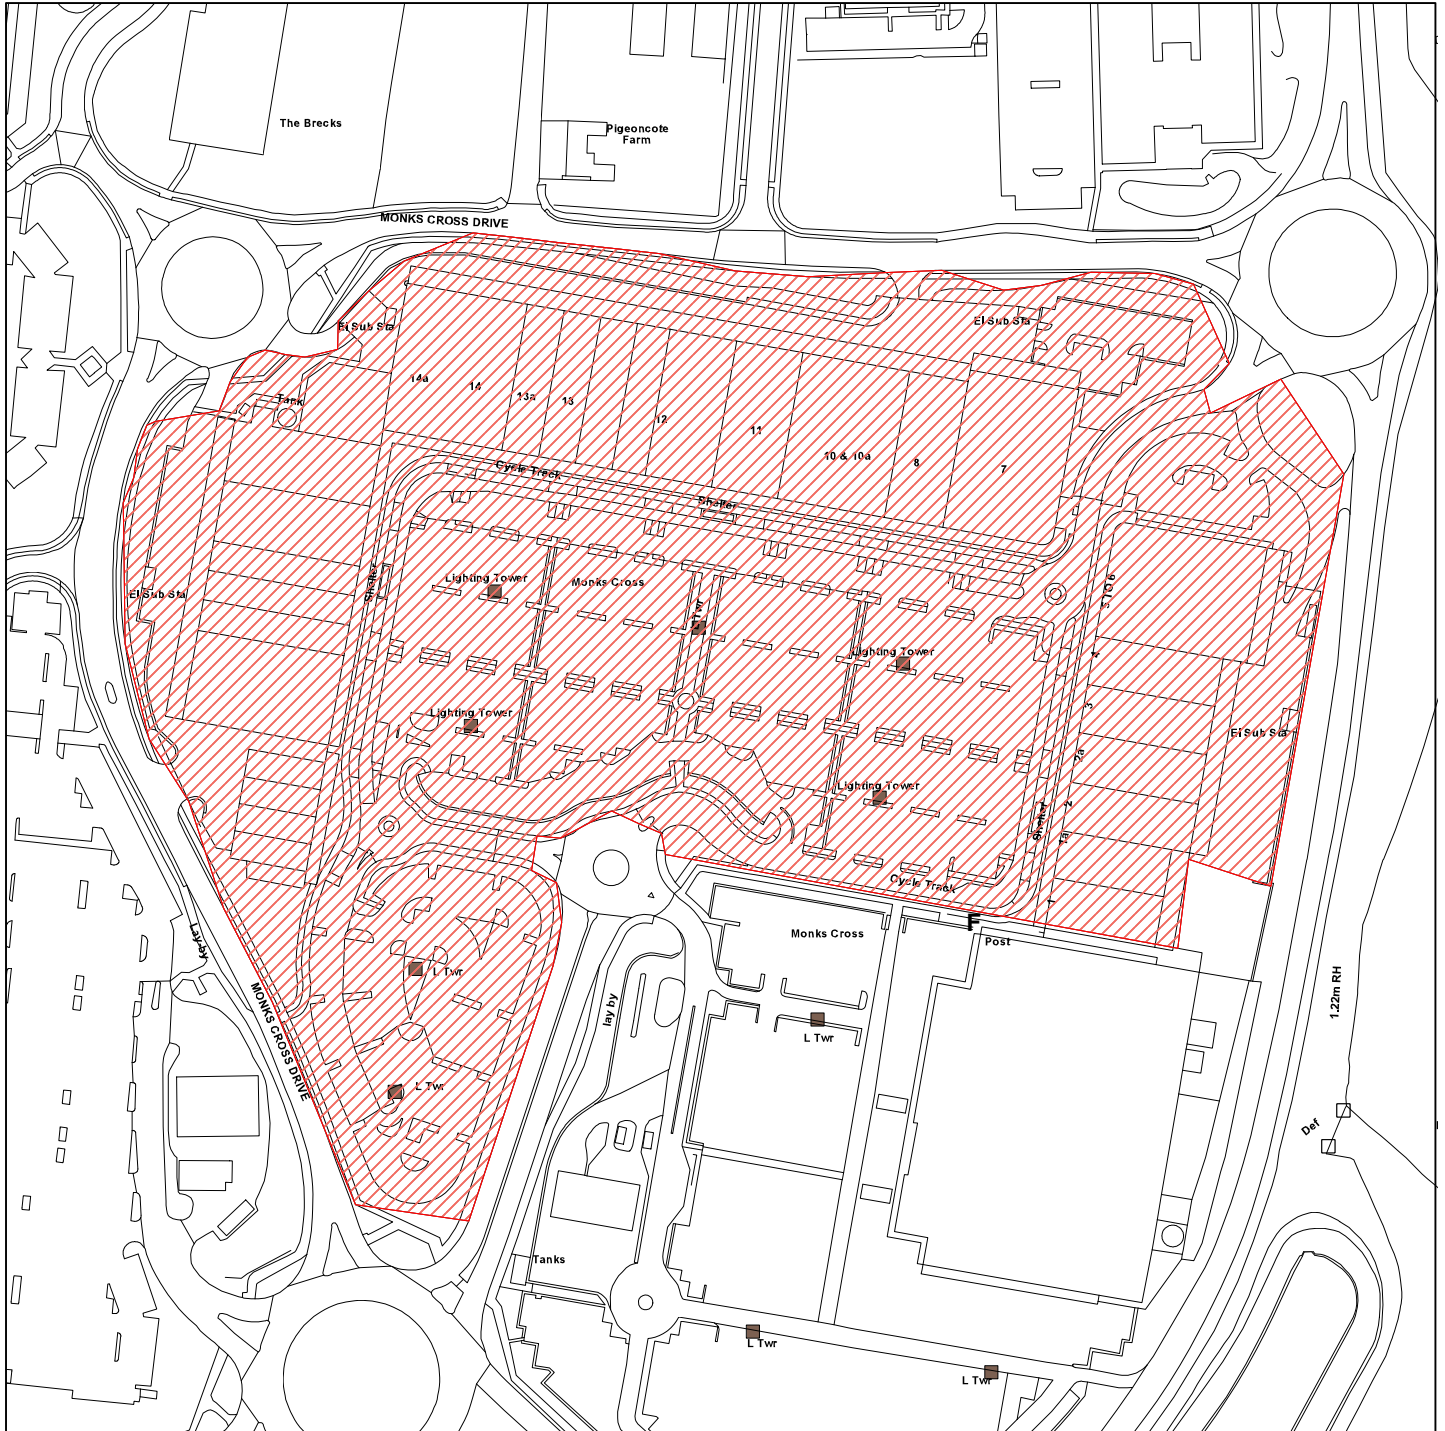

13/01559/FULM

Monks Cross Shopping Park Trust

GIS by ESRI (UK)

Scale : 1:2500

Reproduced from the Ordnance Survey map with the permission of the Controller of Her Majesty's Stationery Office © Crown Copyright 2000.