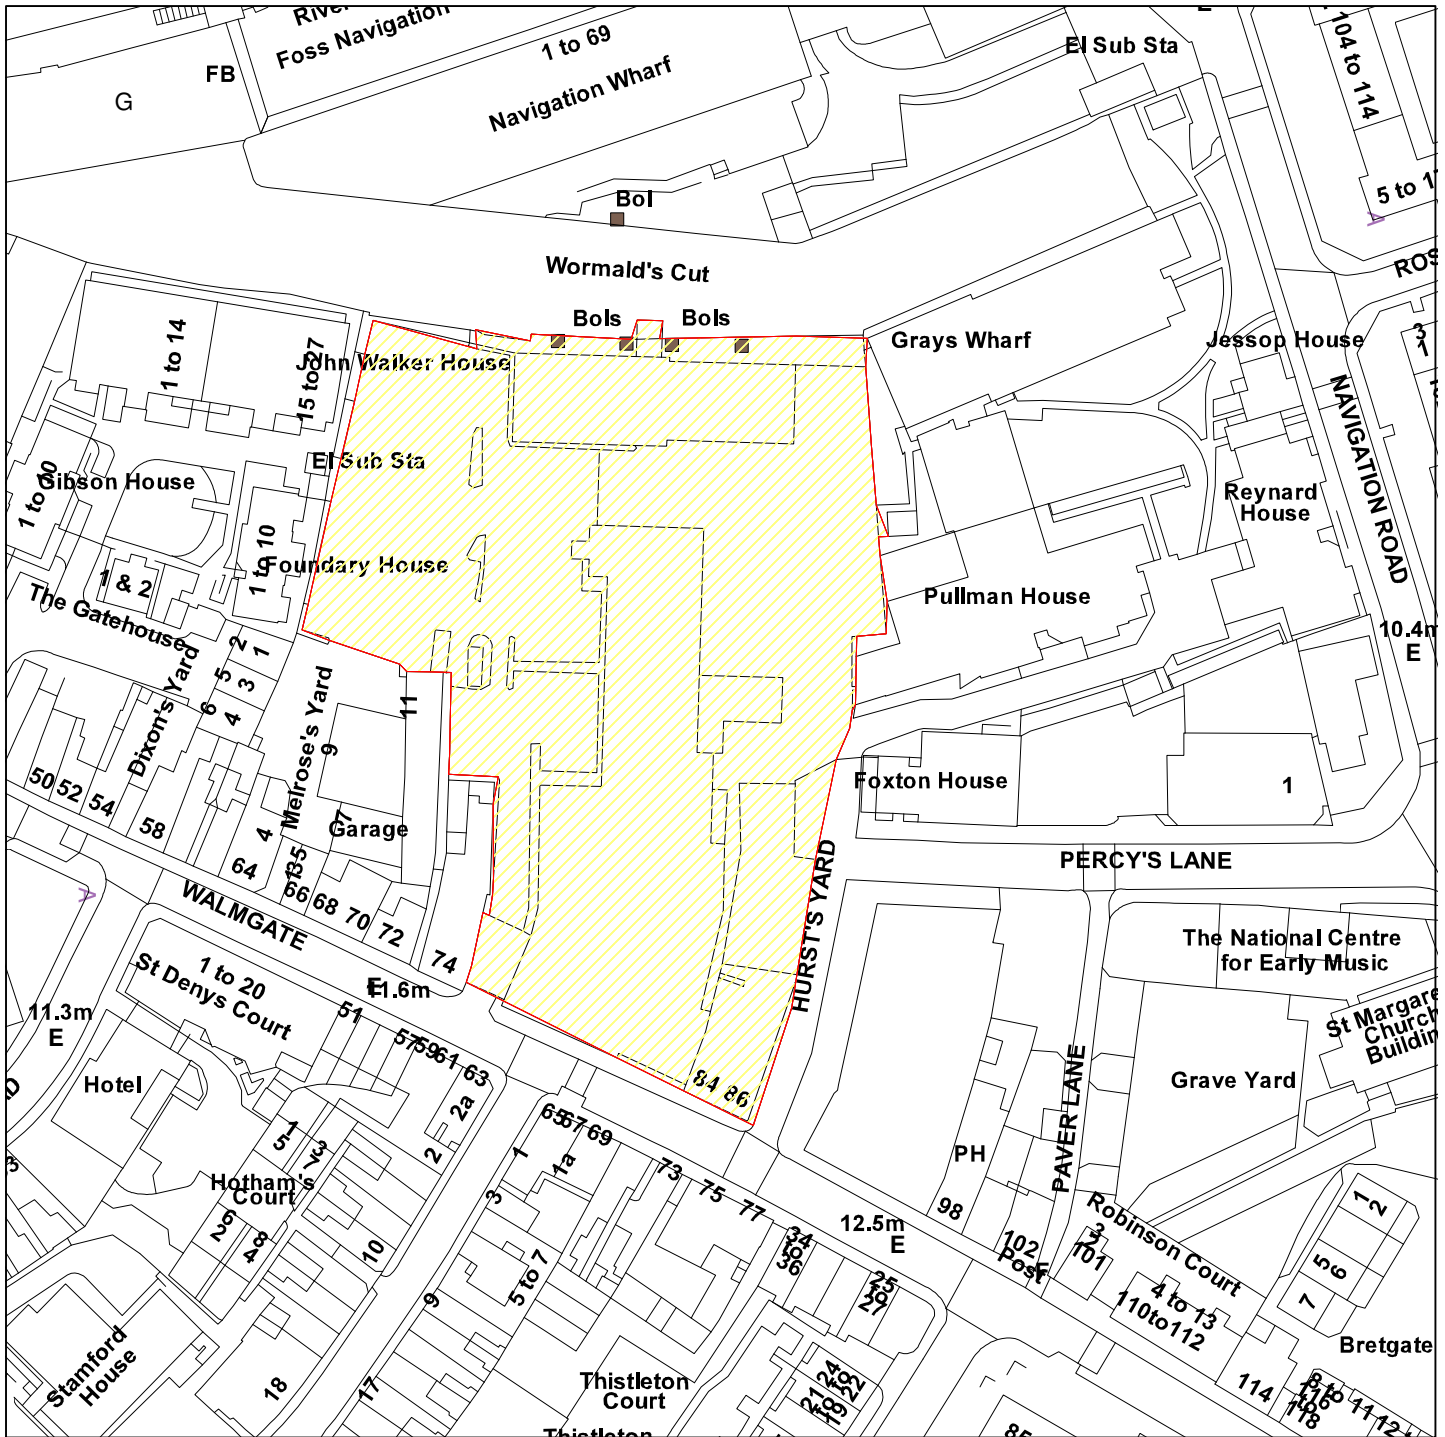

13/01916/FULM

Yorkshire Evening Press, 76 - 86 Walmgate

GIS by ESRI (UK)

Scale : 1:1250

Reproduced from the Ordnance Survey map with the permission of the Controller of Her Majesty's Stationery Office © Crown Copyright 2000.