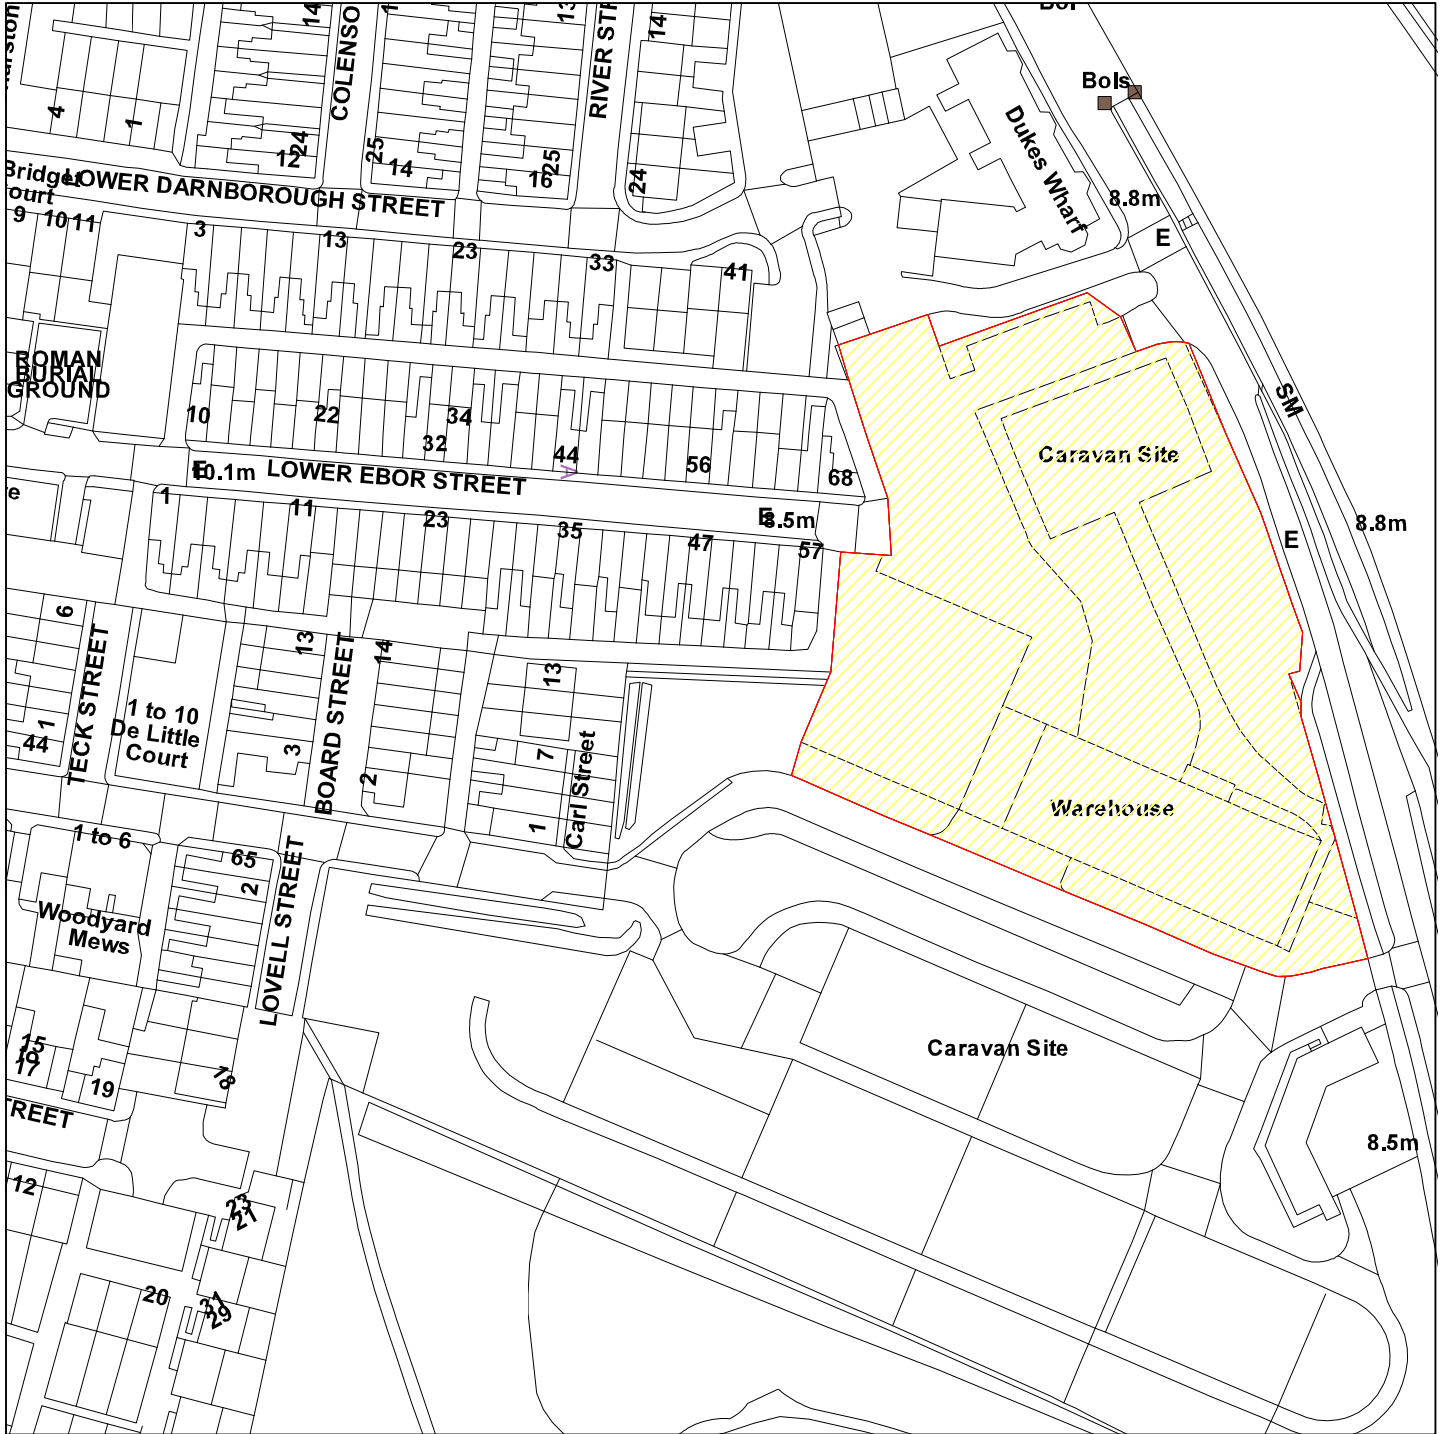

## Unit A1, Parkside Commercial Centre, Terry Avenue

GIS by ESRI (UK)

Scale : 1:1250

Reproduced from the Ordnance Survey map with the permission of the Controller of Her Majesty's Stationery Office © Crown Copyright 2000.