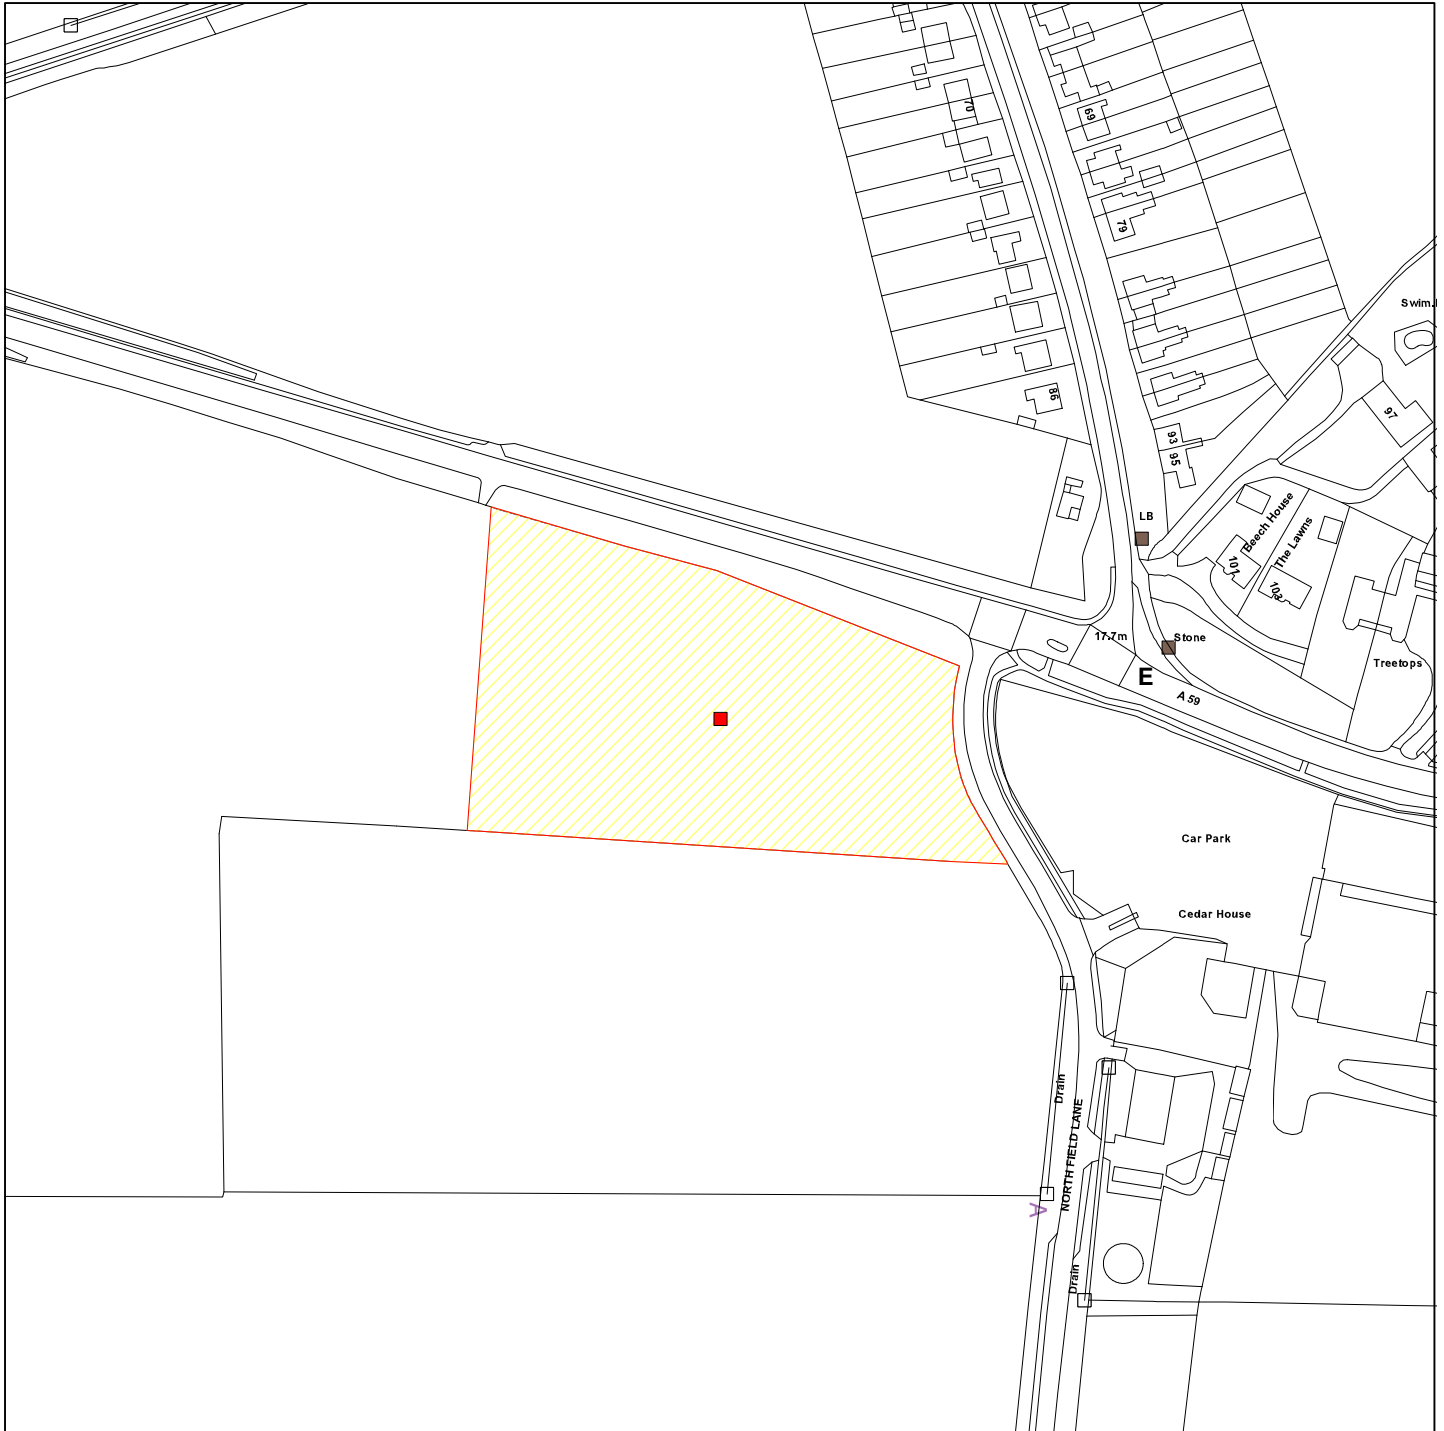

12/02429/FULM

Proposed Site for Poppleton Bar Park and Ride

Scale : 1:2500

Reproduced from the Ordnance Survey map with the permission of the Controller of Her Majesty's Stationery Office © Crown Copyright 2000.

Unauthorised reproduction infringes Crown Copyright and may lead to prosecution or civil proceedings.

Produced using ESRI (UK)'s MapExplorer 2.0 - <http://www.esriuk.com>

Organisation	City of York Council
Department	Planning and Sustainable Development
Comments	
Date	10 September 2012
SLA Number	Not Set