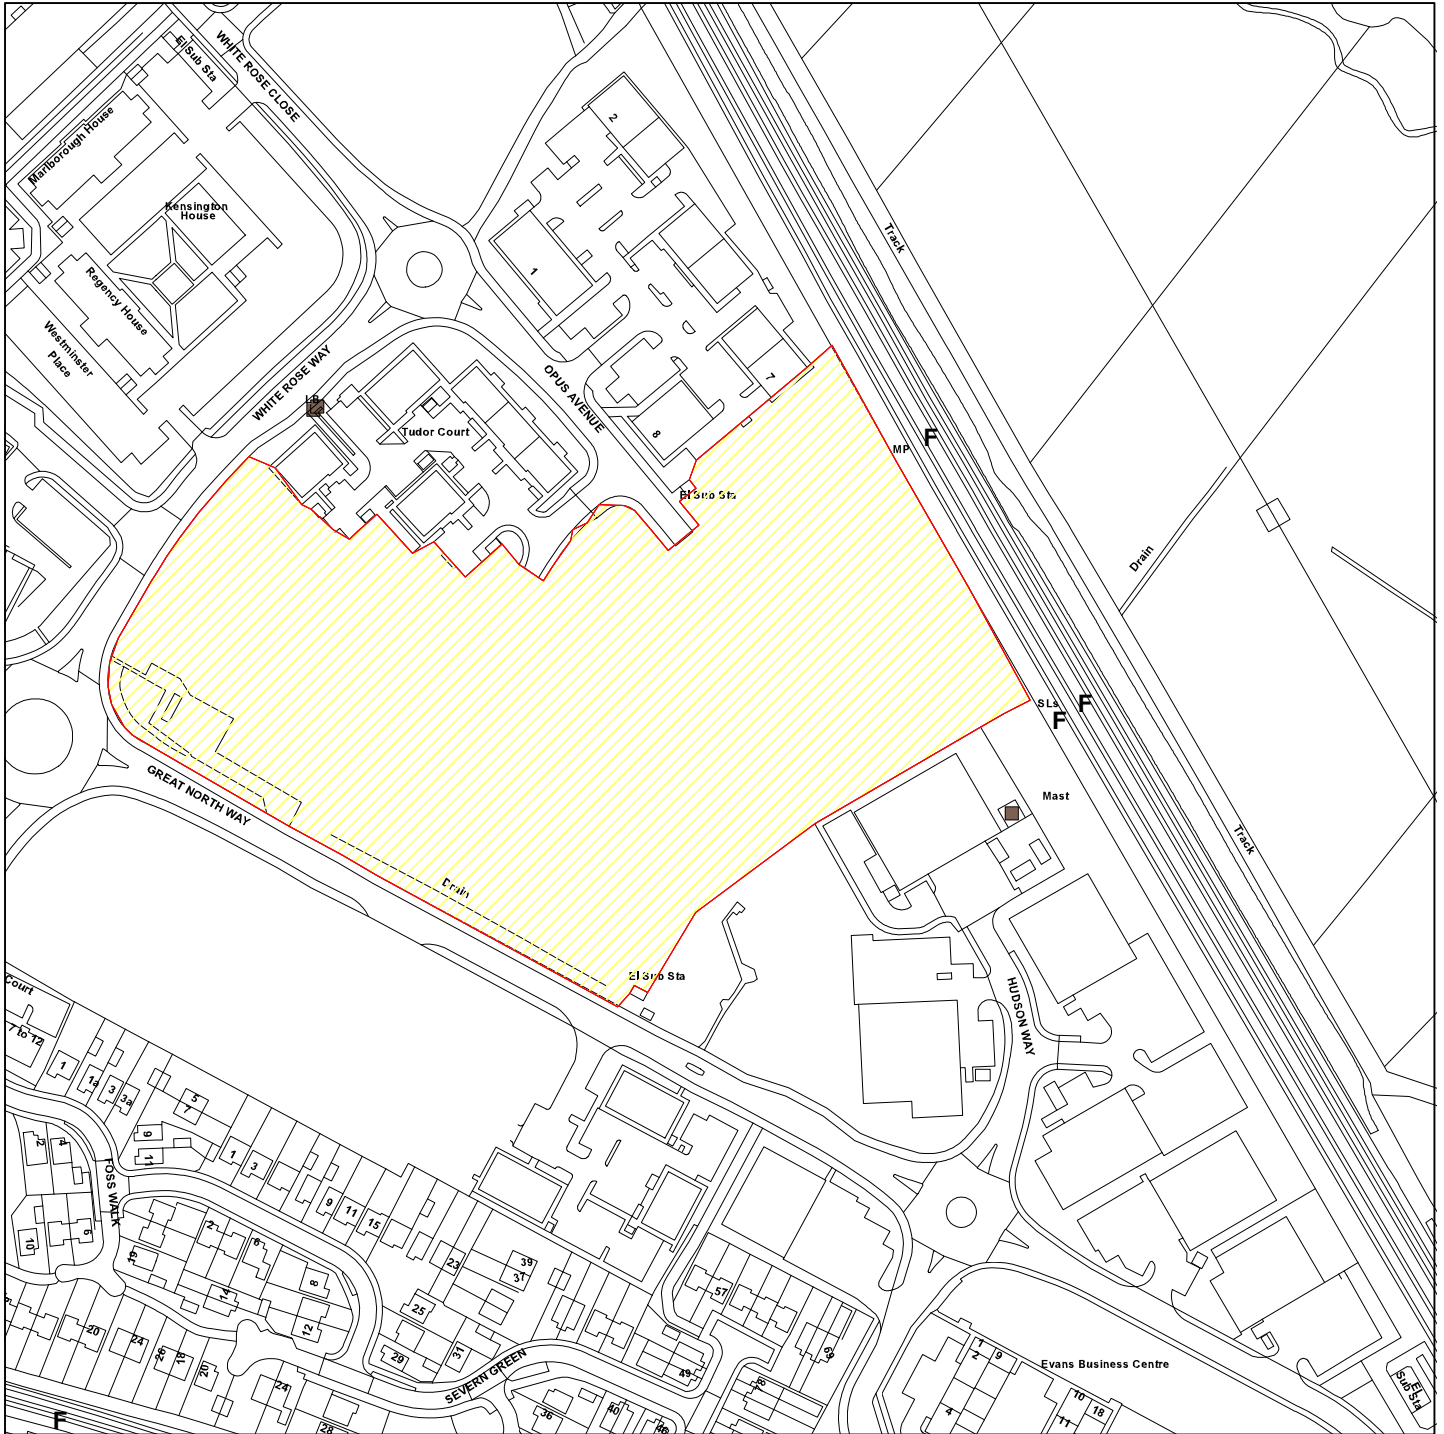

11/03253/FULM

Plot 8b Great North Way

Scale : 1:2500

Reproduced from the Ordnance Survey map with the permission of the Controller of Her Majesty's Stationery Office © Crown Copyright 2000.

Unauthorised reproduction infringes Crown Copyright and may lead to prosecution or civil proceedings.

Produced using ESRI (UK)'s MapExplorer 2.0 - <http://www.esriuk.com>

Organisation	City of York Council
Department	Planning and Sustainable Development
Comments	
Date	07 February 2012
SLA Number	Not Set