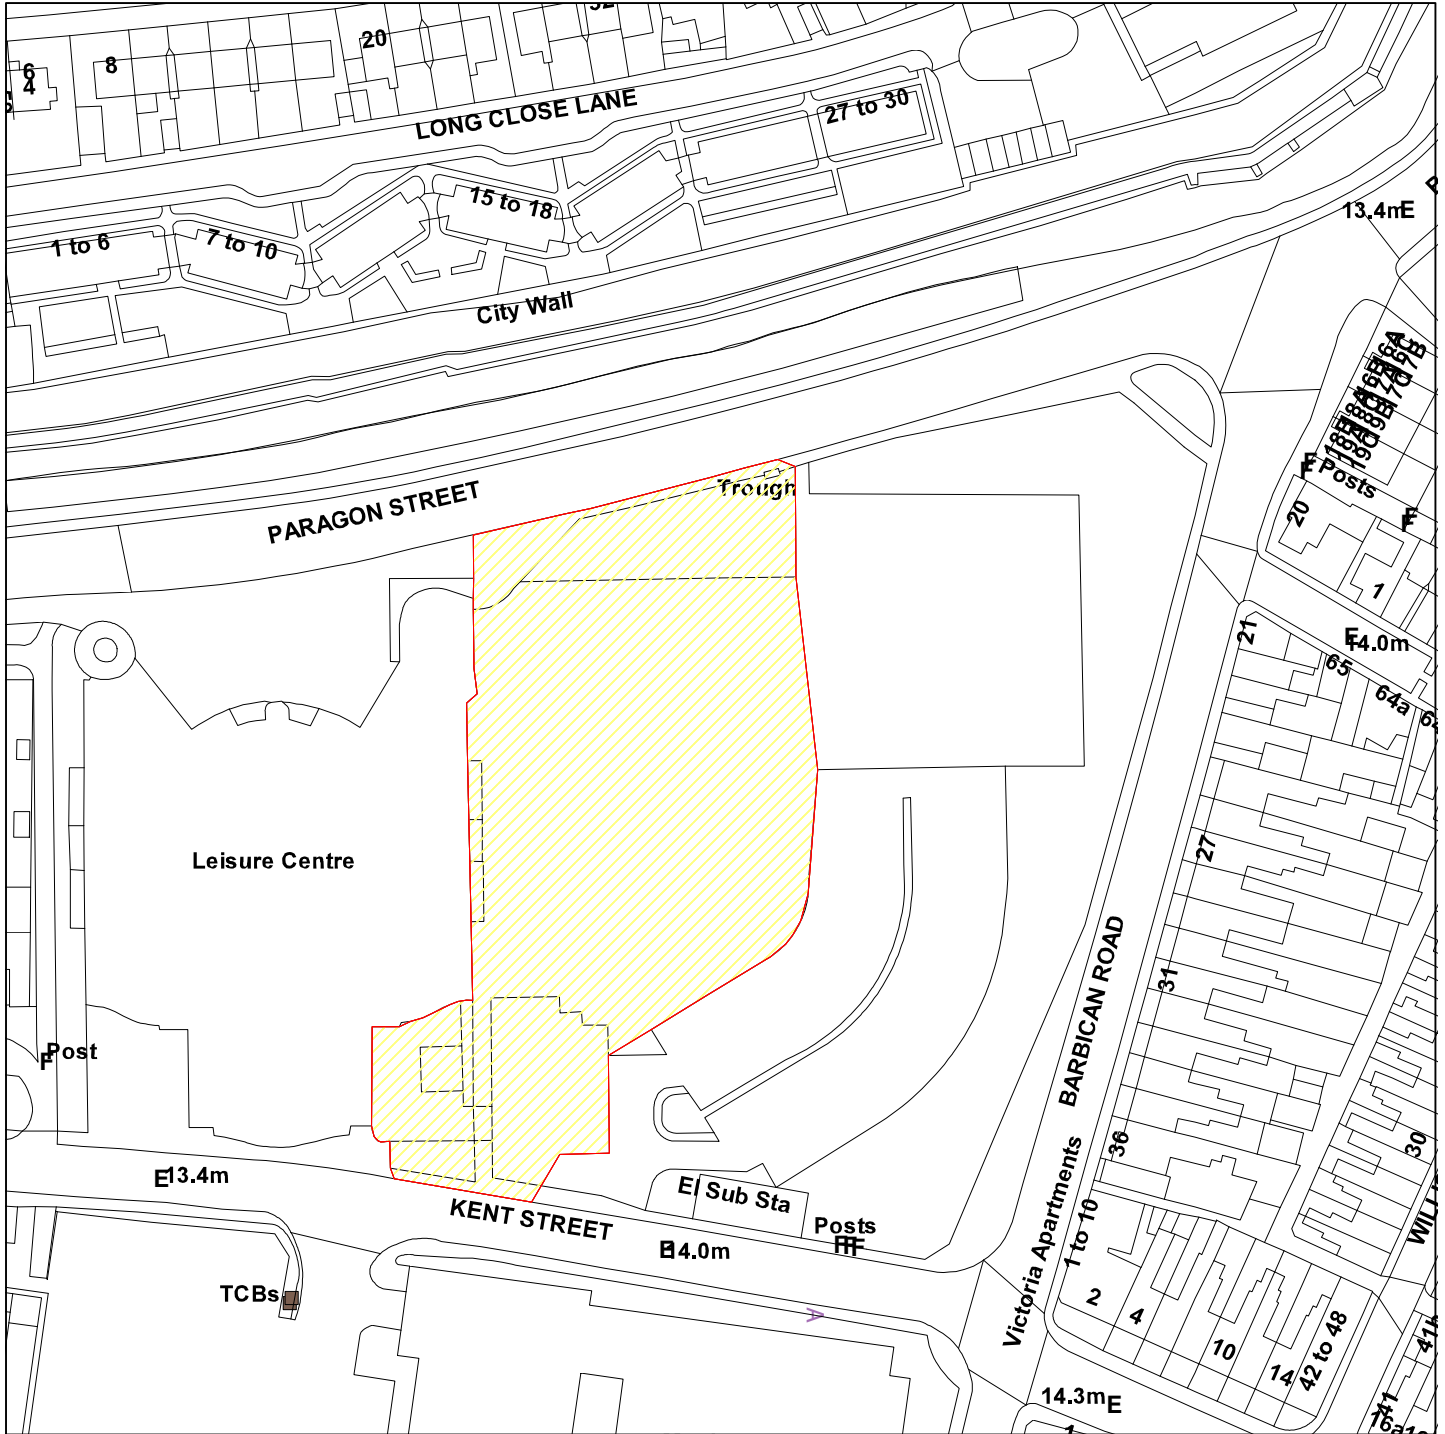

## Proposed Hotel at York Barbican Site

GIS by ESRI (UK)

Scale : 1:1250

Reproduced from the Ordnance Survey map with the permission of the Controller of Her Majesty's Stationery Office © Crown Copyright 2000.

Unauthorised reproduction infringes Crown Copyright and may lead to prosecution or civil proceedings.

Produced using ESRI (UK)'s MapExplorer 2.0 - <http://www.esriuk.com>

<b>Organisation</b>	City of York Council
<b>Department</b>	Planning and Sustainable Development
<b>Comments</b>	
<b>Date</b>	10 January 2012
<b>SLA Number</b>	Not Set