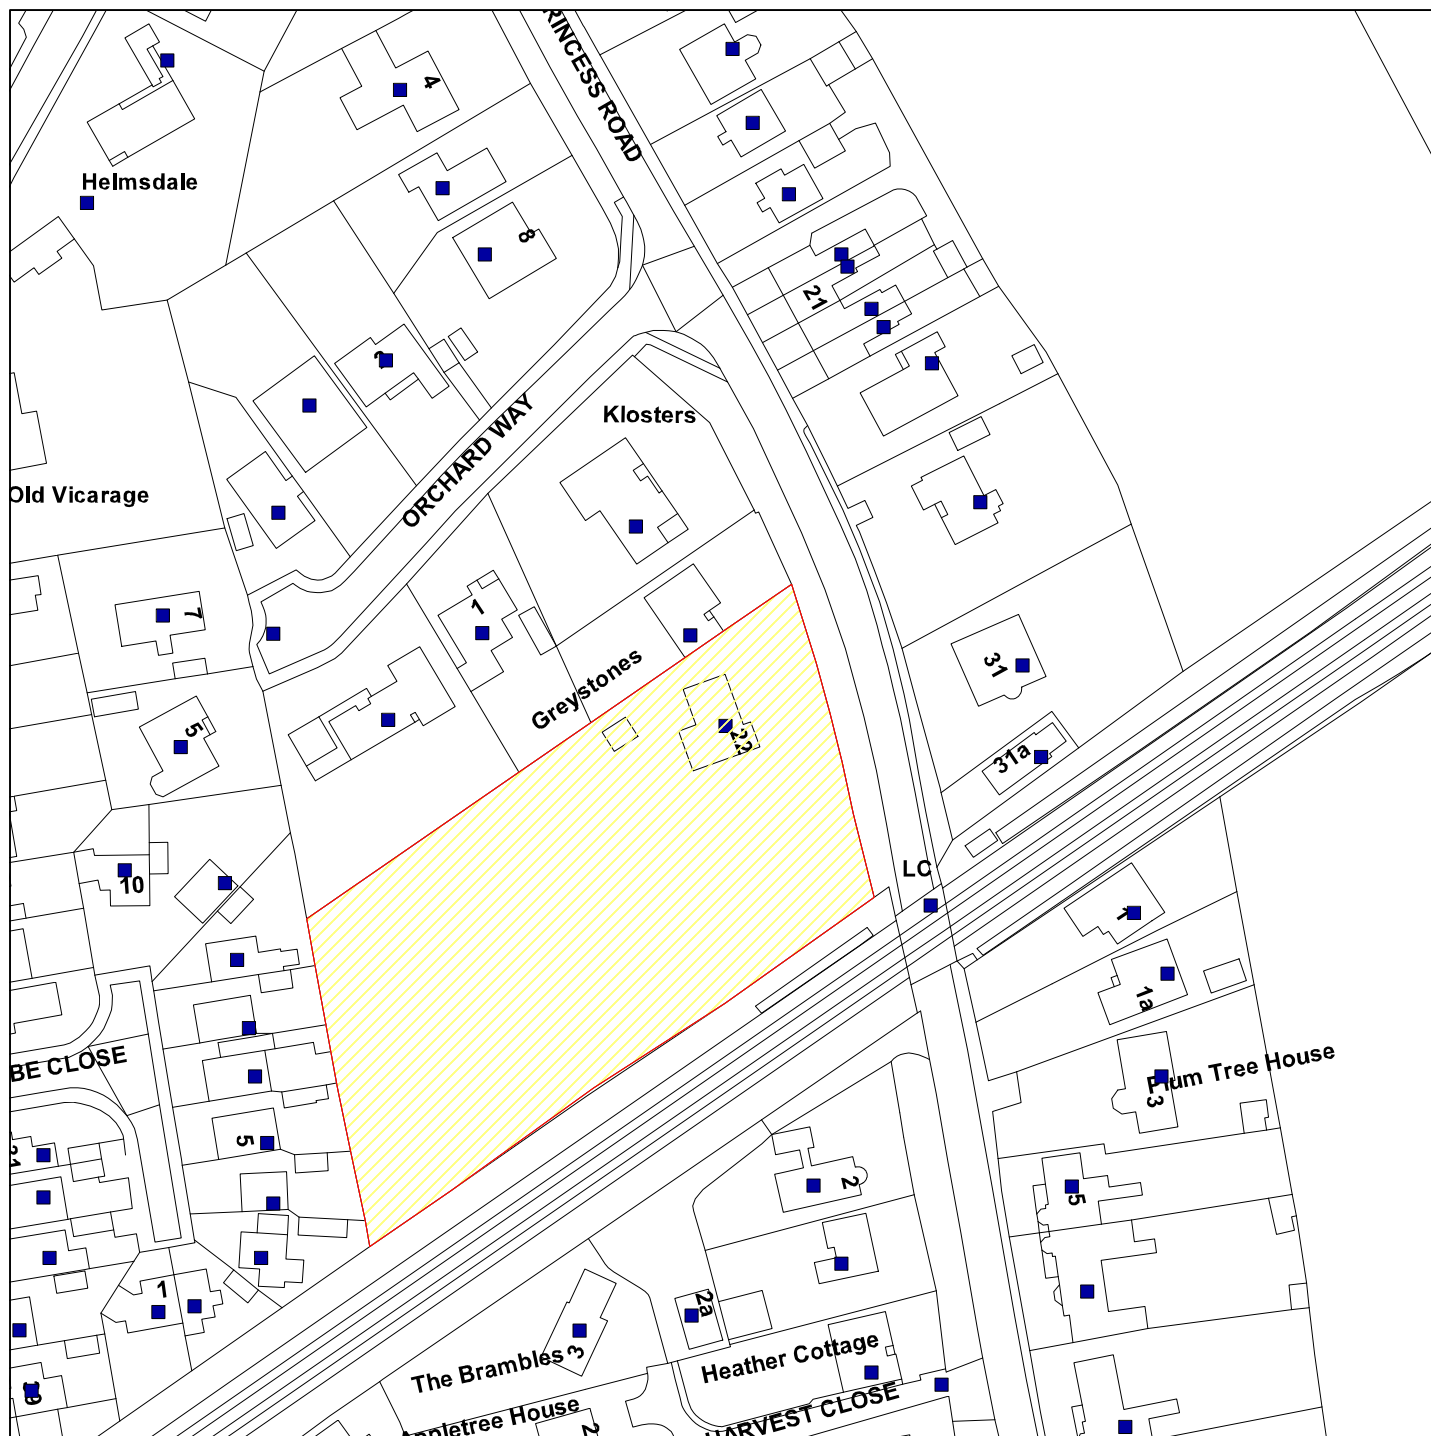

Bonneycroft, 22 Princess Road, Strensall

11/00606/OUTM

GIS by ESRI (UK)

Scale : 1:1250

Reproduced from the Ordnance Survey map with the permission of the Controller of Her Majesty's Stationery Office © Crown Copyright 2000.

Unauthorised reproduction infringes Crown Copyright and may lead to prosecution or civil proceedings.

Produced using ESRI (UK)'s MapExplorer 2.0 - <http://www.esriuk.com>

Organisation	City of York Council
Department	Planning and Sustainable Development
Comments	
Date	31 May 2011
SLA Number	Not Set