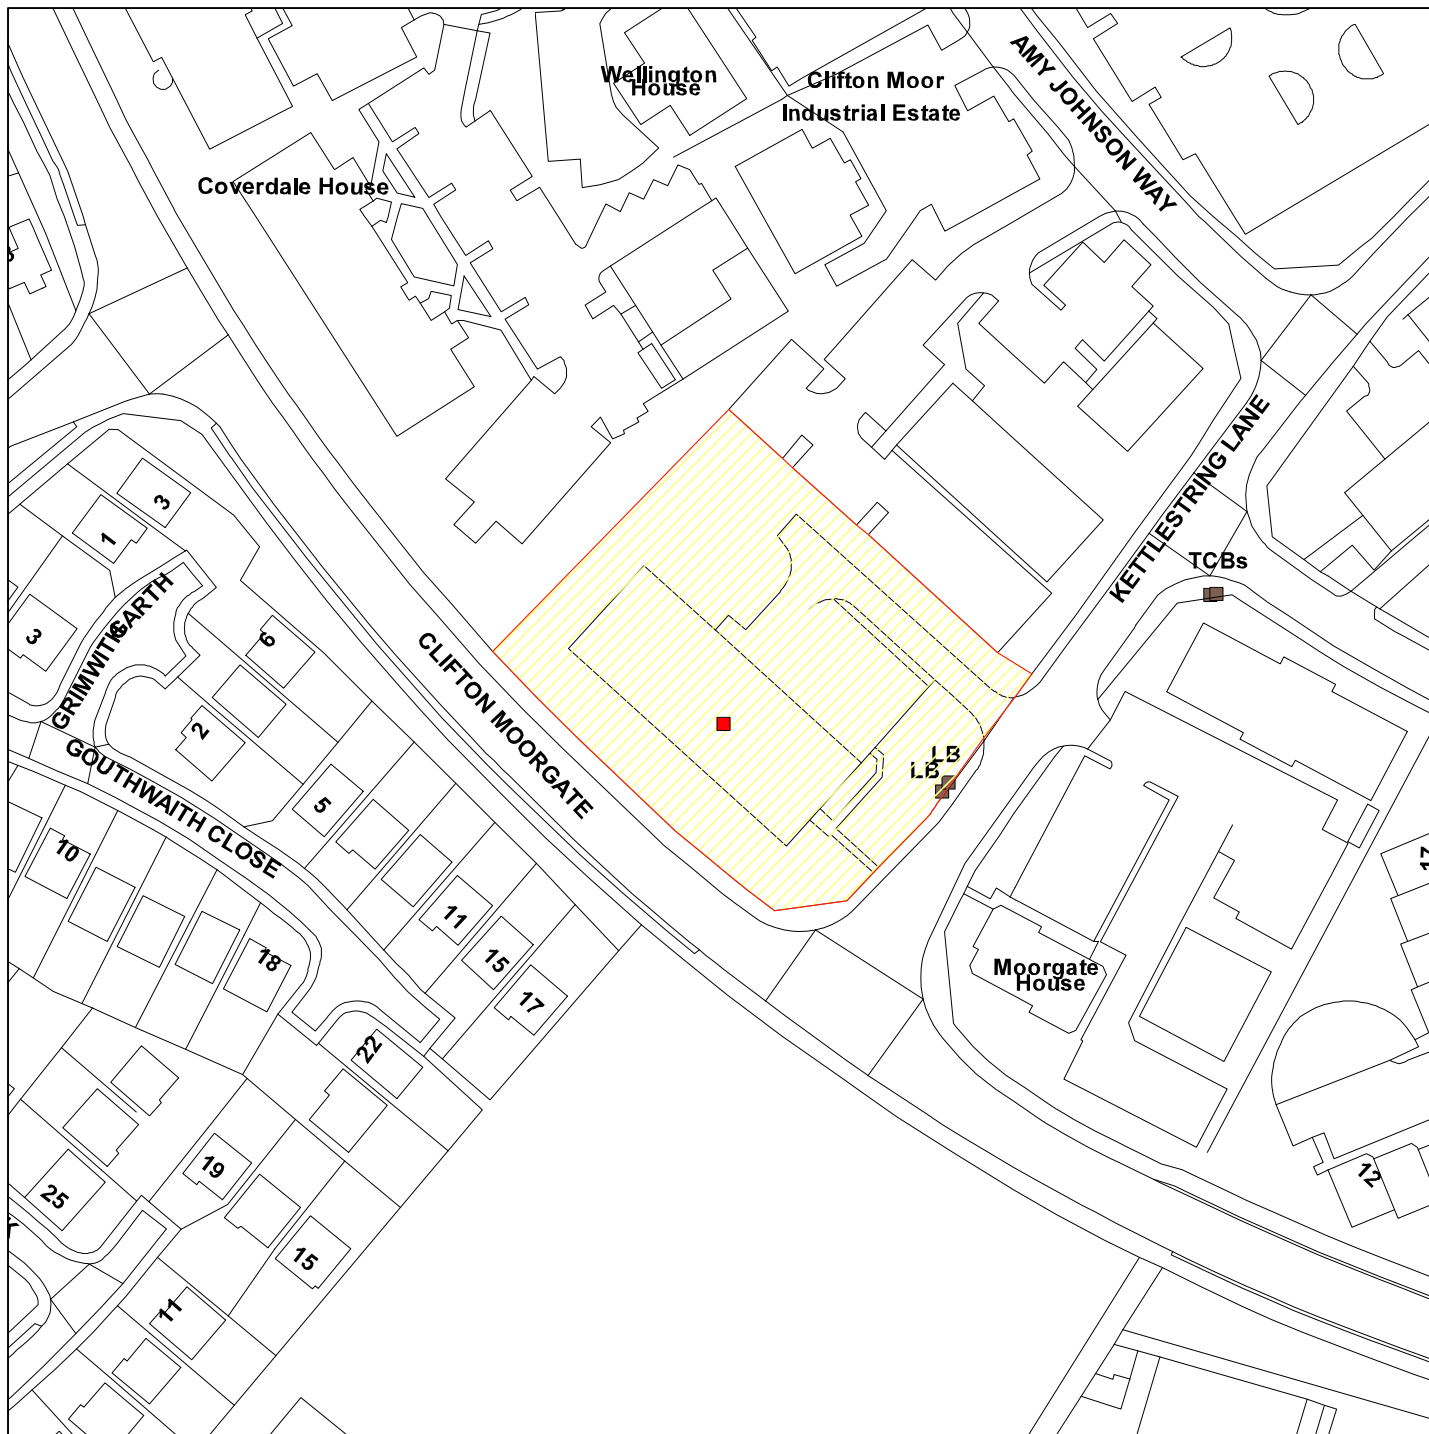

Maxiprint, Kettlestring Lane, Clifton Moor

11-00483-FULM

GIS by ESRI (UK)

Scale : 1:1250

Reproduced from the Ordnance Survey map with the permission of the Controller of Her Majesty's Stationery Office © Crown Copyright 2000.

Unauthorised reproduction infringes Crown Copyright and may lead to prosecution or civil proceedings.

Produced using ESRI (UK)'s MapExplorer 2.0 - <http://www.esriuk.com>

Organisation	City of York Council
Department	Planning and Sustainable Development
Comments	
Date	11 April 2011
SLA Number	Not Set