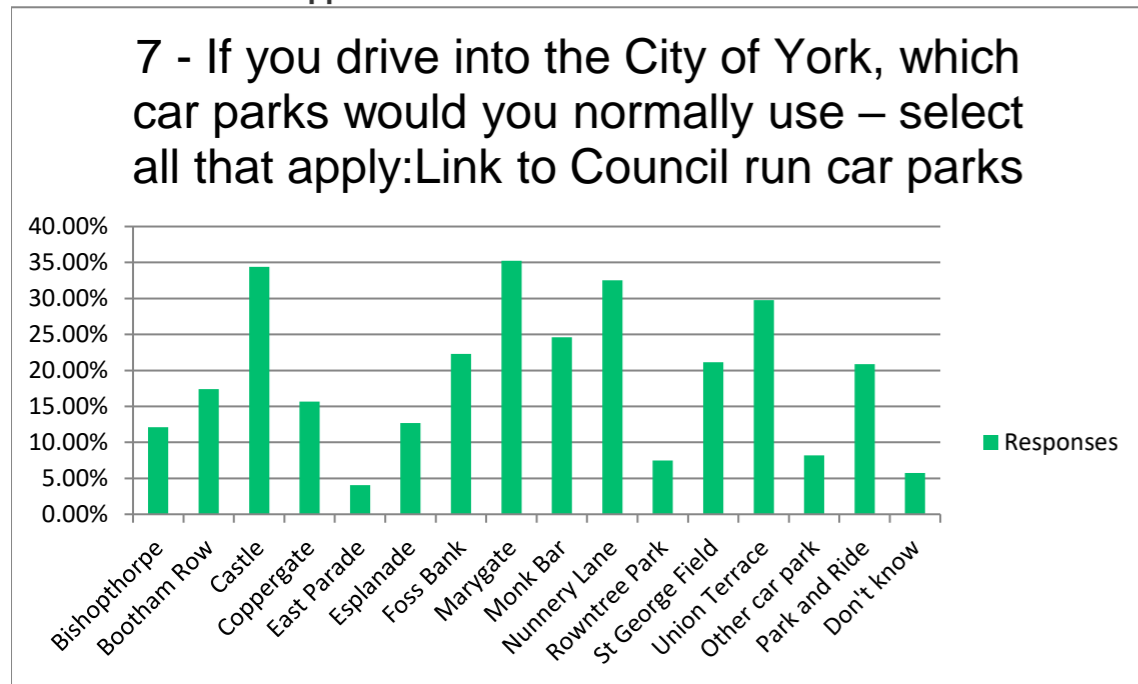

Cashless Parking

7 - If you drive into the City of York, which car parks would you normally use – select all that apply: [Link to Council run car parks](#)

Answer Choices	Responses	
Bishopthorpe	12.09%	84
Bootham Row	17.41%	121
Castle	34.39%	239
Coppergate	15.68%	109
East Parade	4.03%	28
Esplanade	12.66%	88
Foss Bank	22.30%	155
Marygate	35.25%	245
Monk Bar	24.60%	171
Nunnery Lane	32.52%	226
Rowntree Park	7.48%	52
St George Field	21.15%	147
Union Terrace	29.78%	207
Other car park	8.20%	57
Park and Ride	20.86%	145
Don't know	5.76%	40
If you selected Other car park or I		86
Answered		695
Skipped		98

Respondent ID	Response Date	If you selected Other car park or Park and Ride please specify location	Tags
114480015628	Dec 04 2023	1 Sainsburys	
114479811964	Dec 04 2023	0 Rawcliffe	
114479718506	Dec 04 2023	0 Designer Outlet	
114479400964	Dec 04 2023	1 Depends where I'm going	
114479323619	Dec 04 2023	1 Meters on Priory Street	
114478522980	Dec 02 2023	0 Askham Bar	
114477964286	Dec 01 2023	0 Shipton road york	
114475672941	Nov 29 2023	0 8	
114473485294	Nov 27 2023	0 None Now far too expensive and the machines are a nightmare to use.	