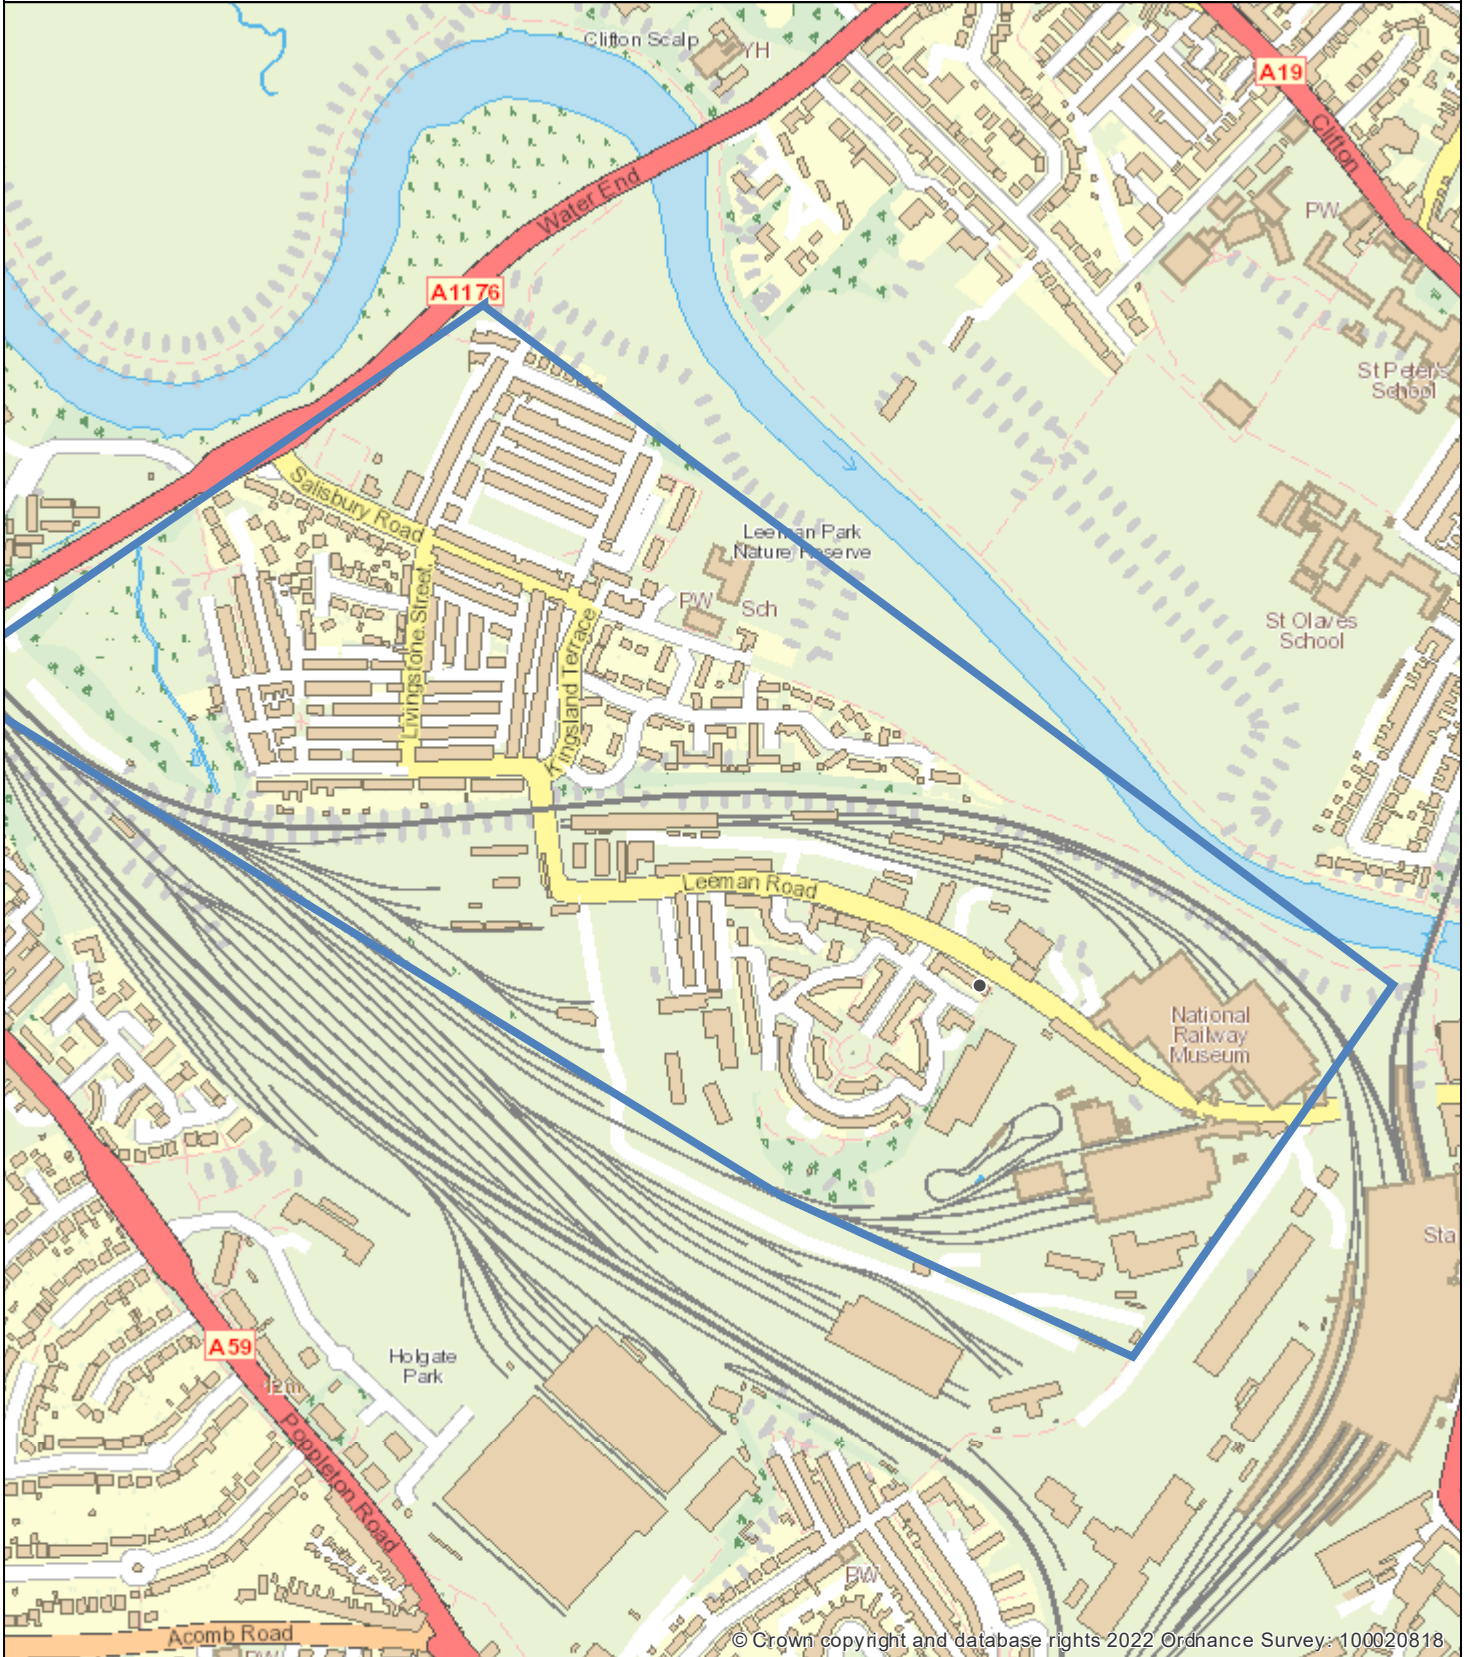

Leeman Road Area (Yes to 3rd Spray)

© Crown copyright and database rights 2022 Ordnance Survey: 100020818

Date: 16 May 2022
Author: City of York Council
Scale: 1:7,000