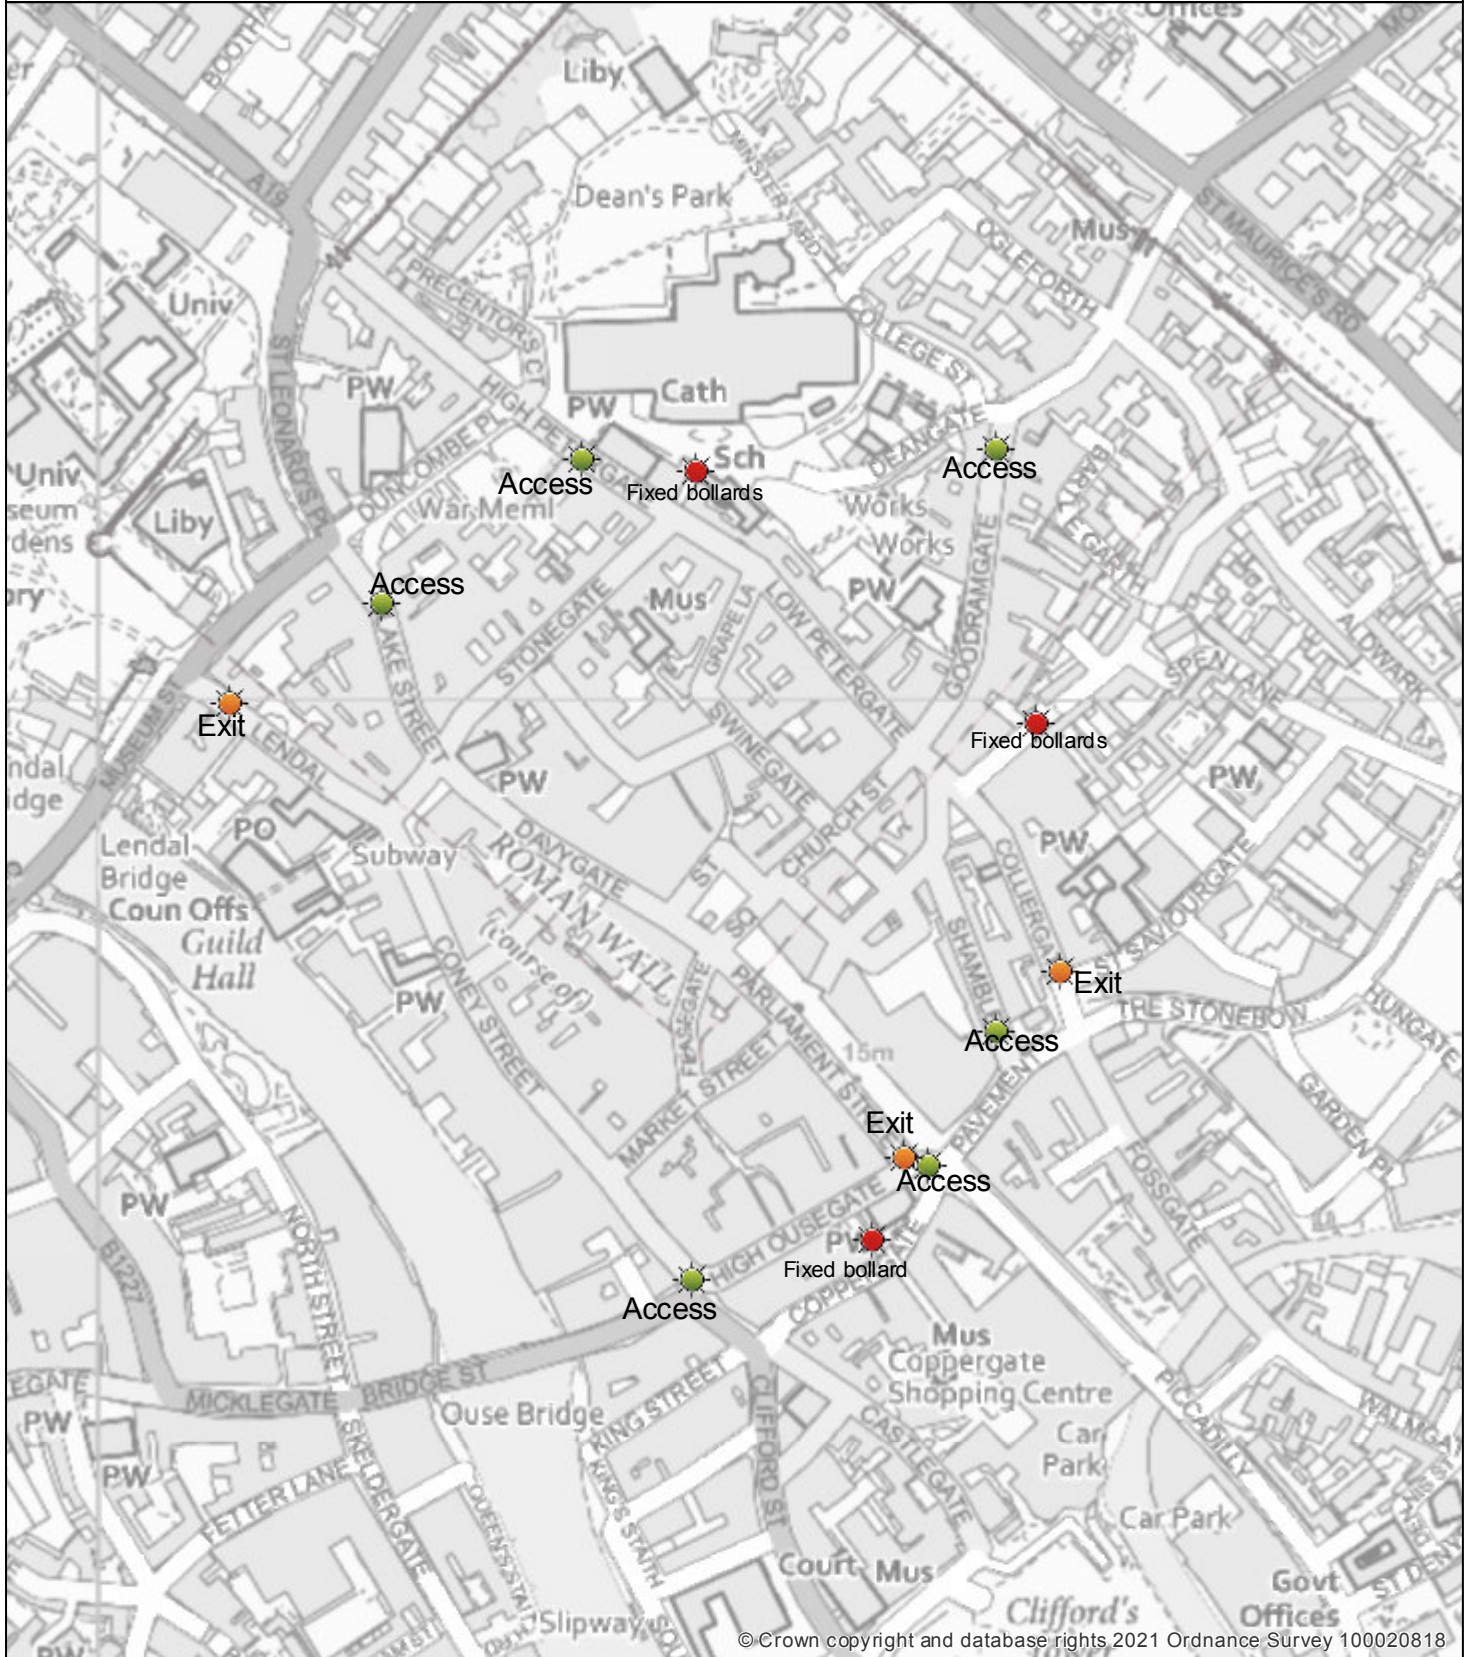

HVM location plan

Date: 26 Nov 2021

Author: City of York Council

Scale: 1:4,000