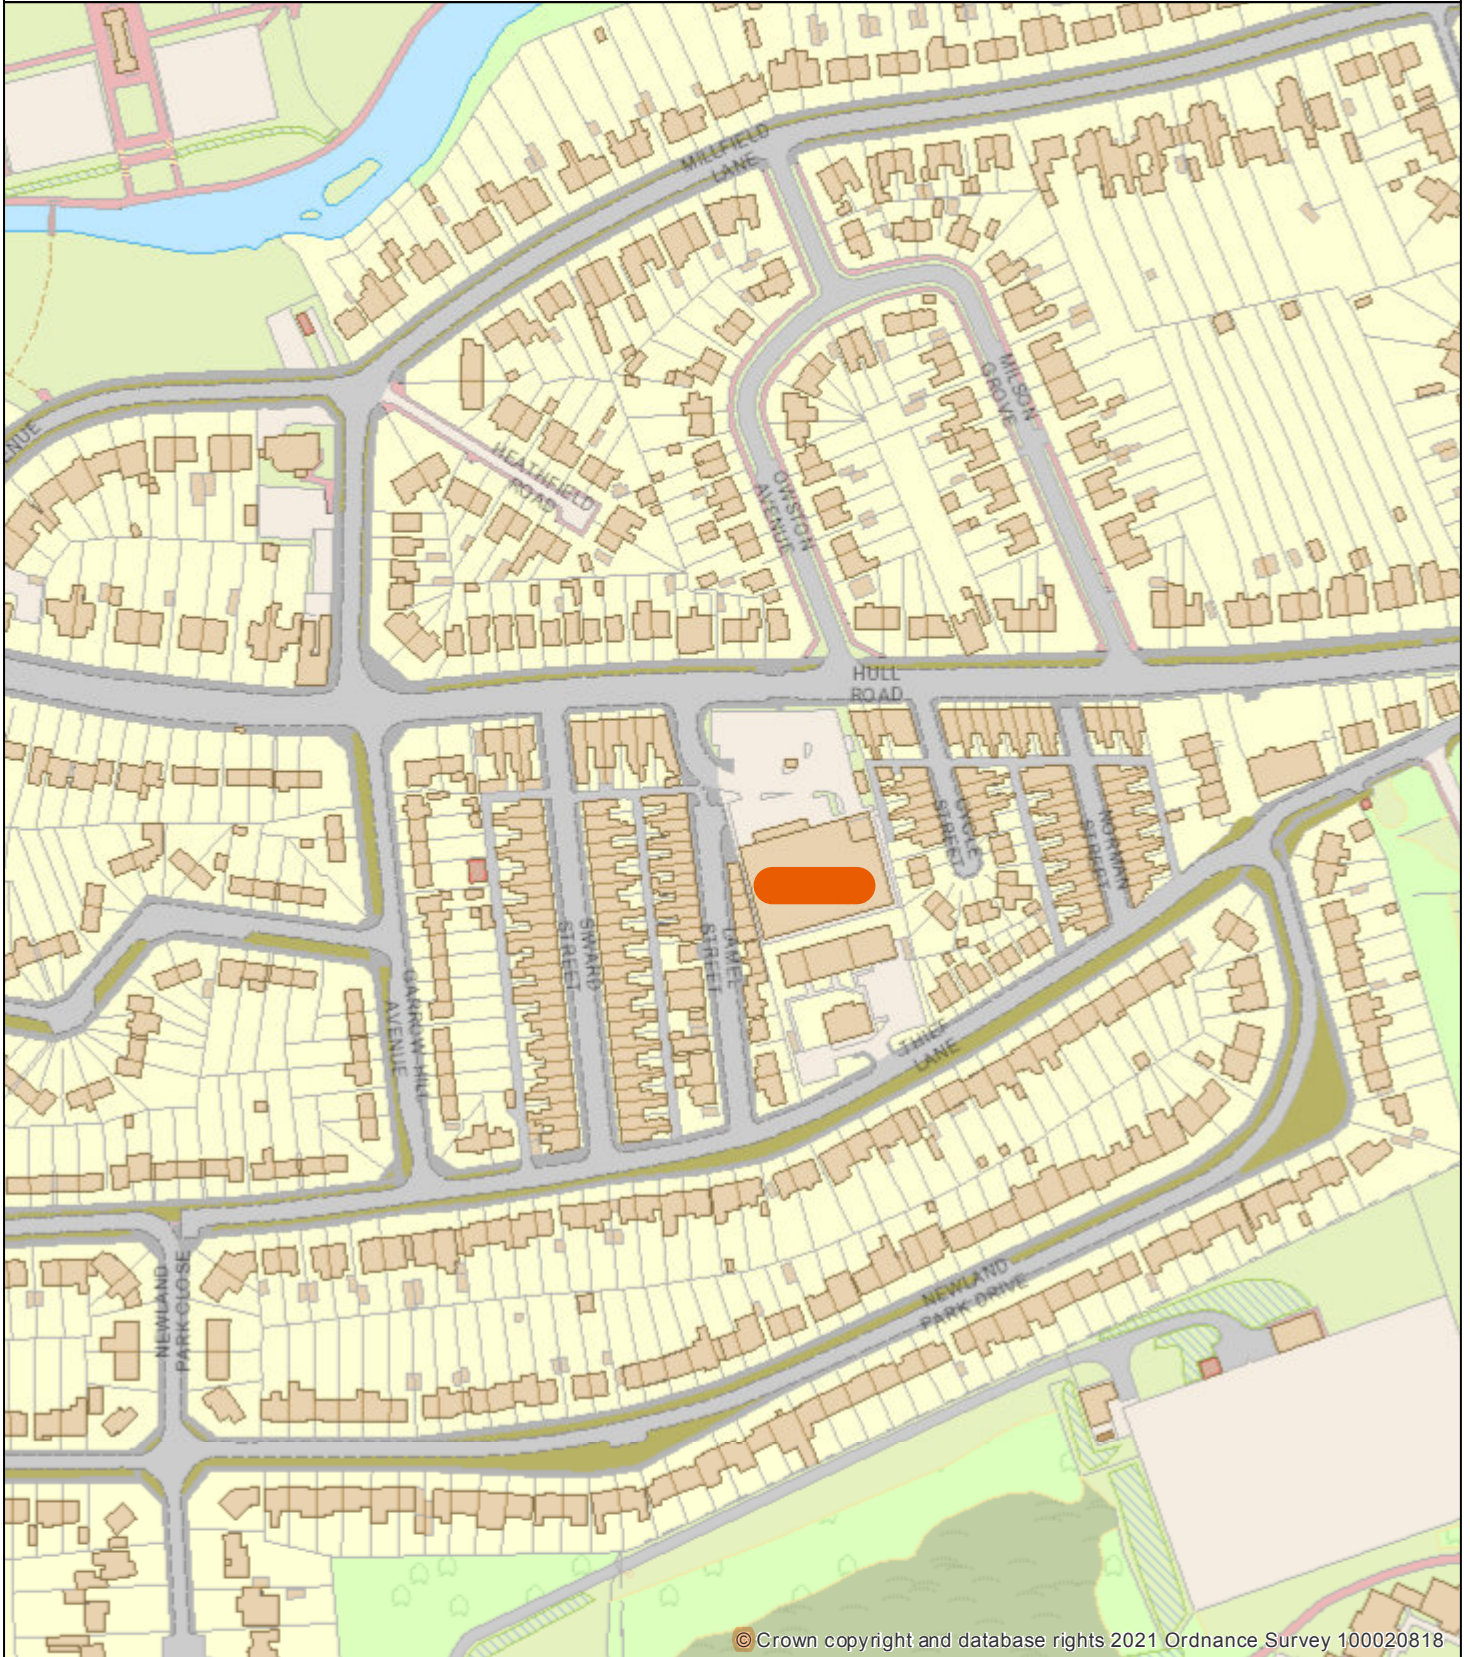

Map of area

Date: 21 Sep 2021

Author: City of York Council

Scale: 1:2,500