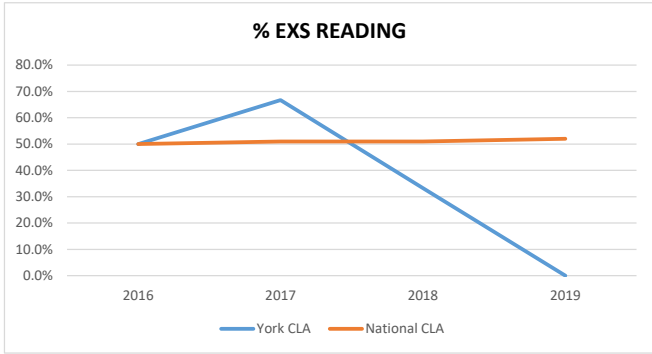

KS1 Reading