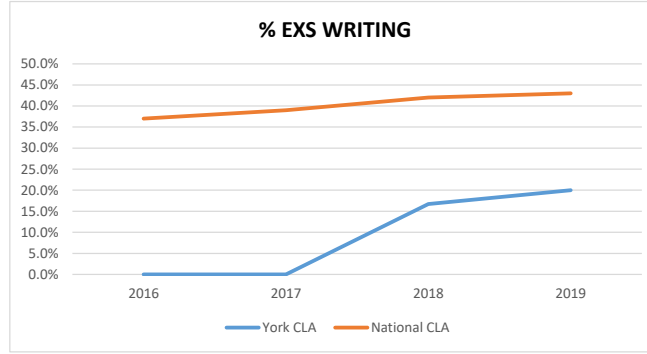

KS1 Writing