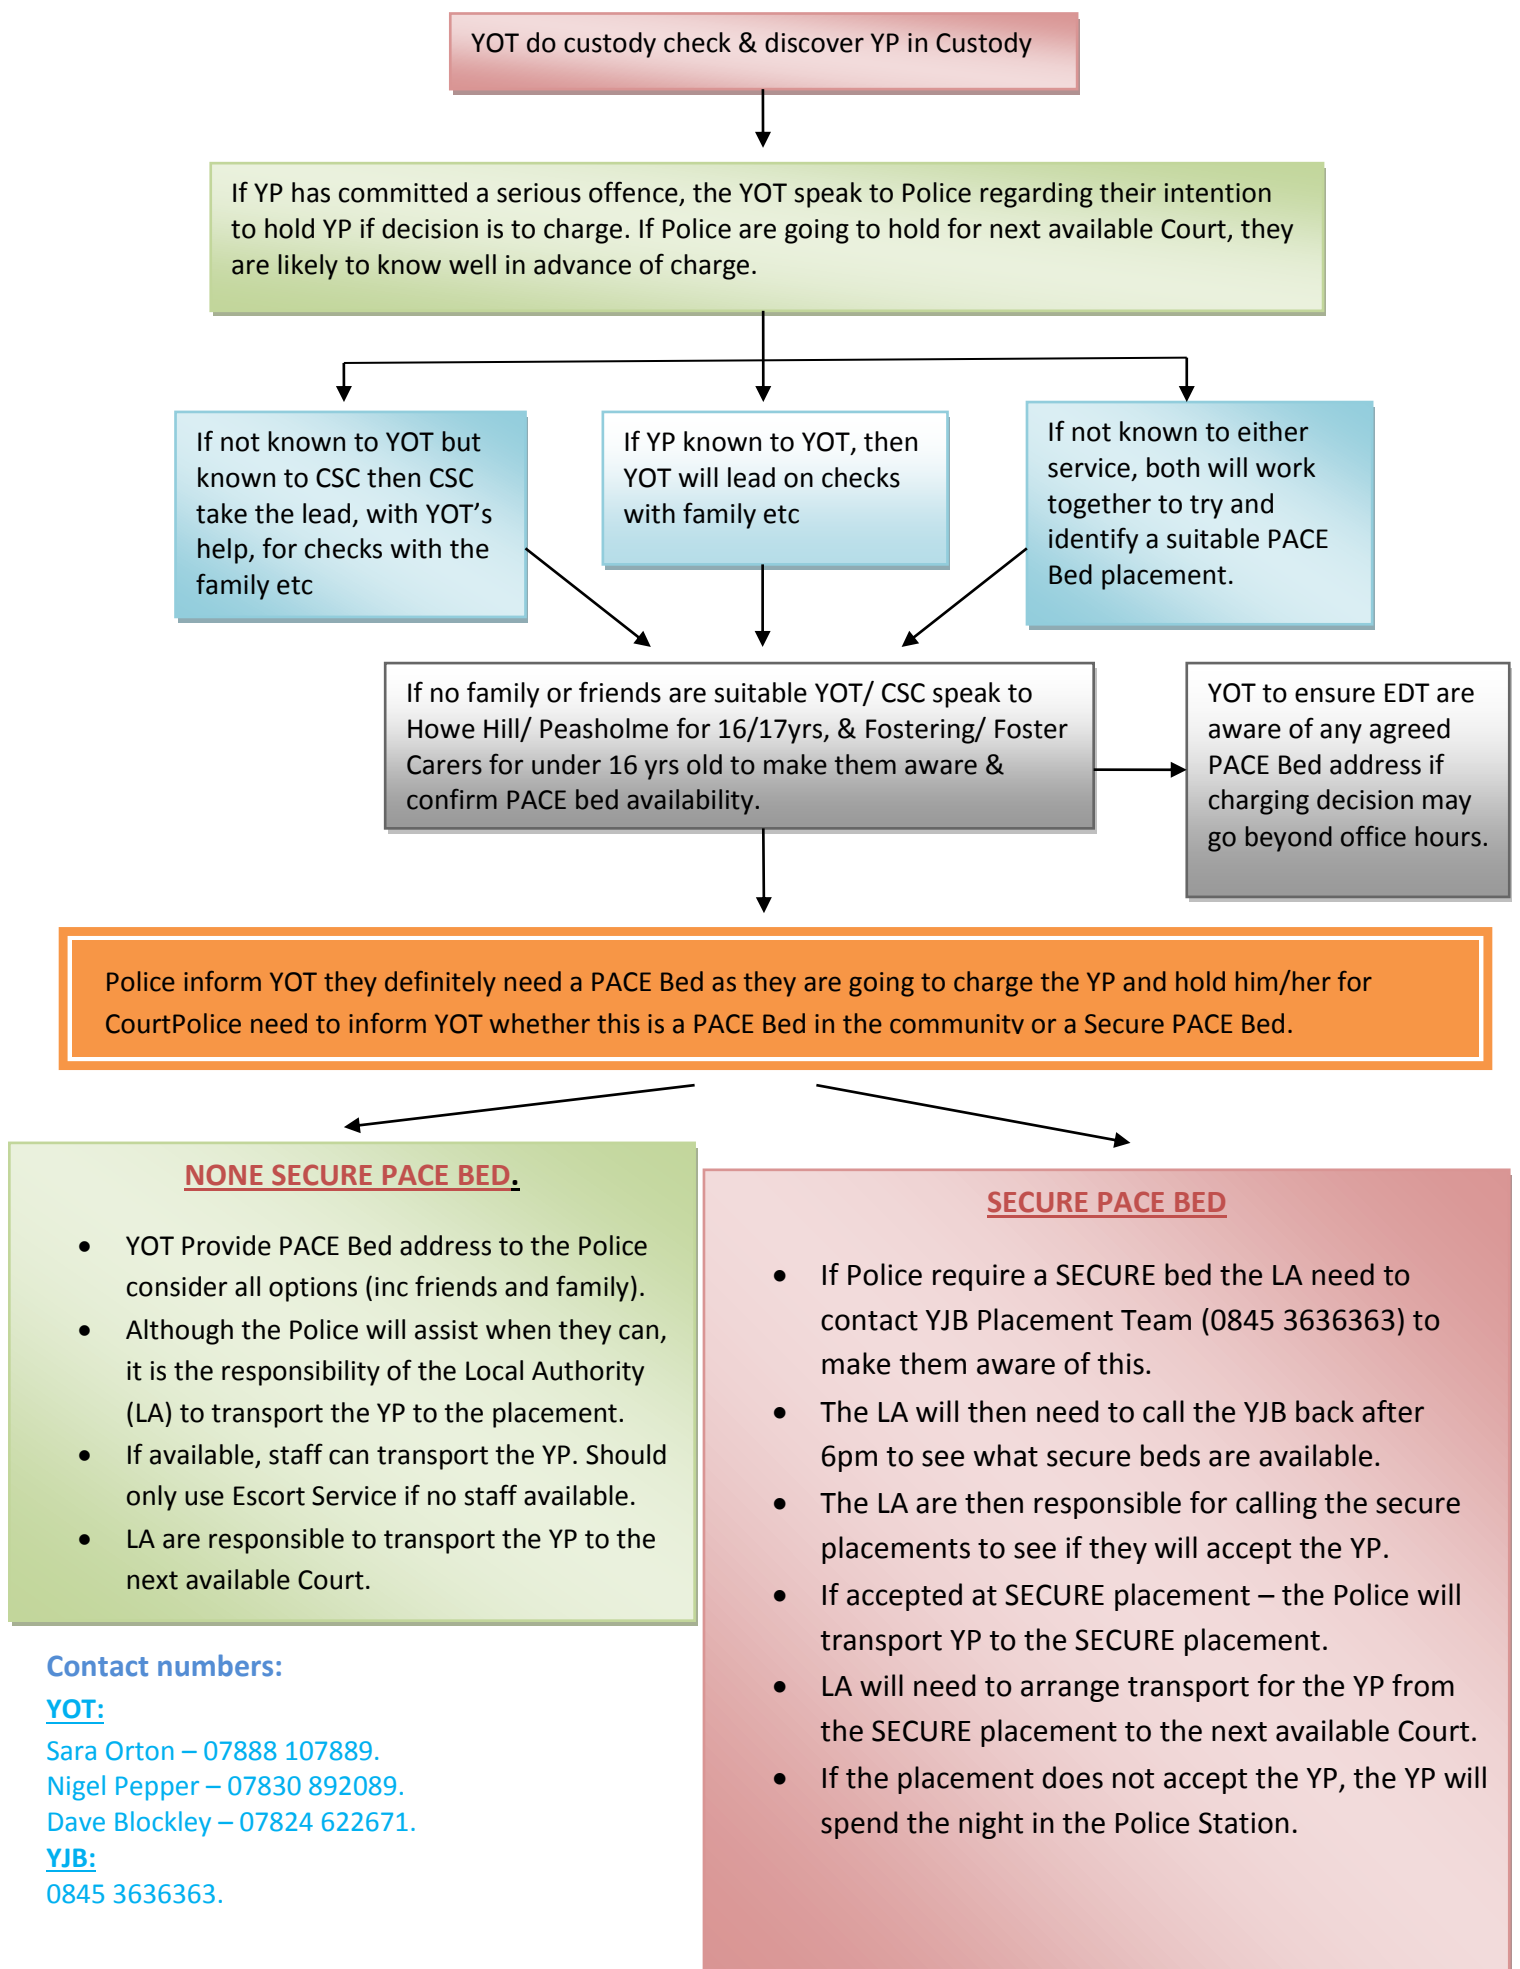

PACE PROCESS DURING WORKING HOURS (MON–FRI BEFORE 5pm).

Transport/Escort (only if required):

Quayside Care – 01302 563826.

Cares – 01388 – 458888.