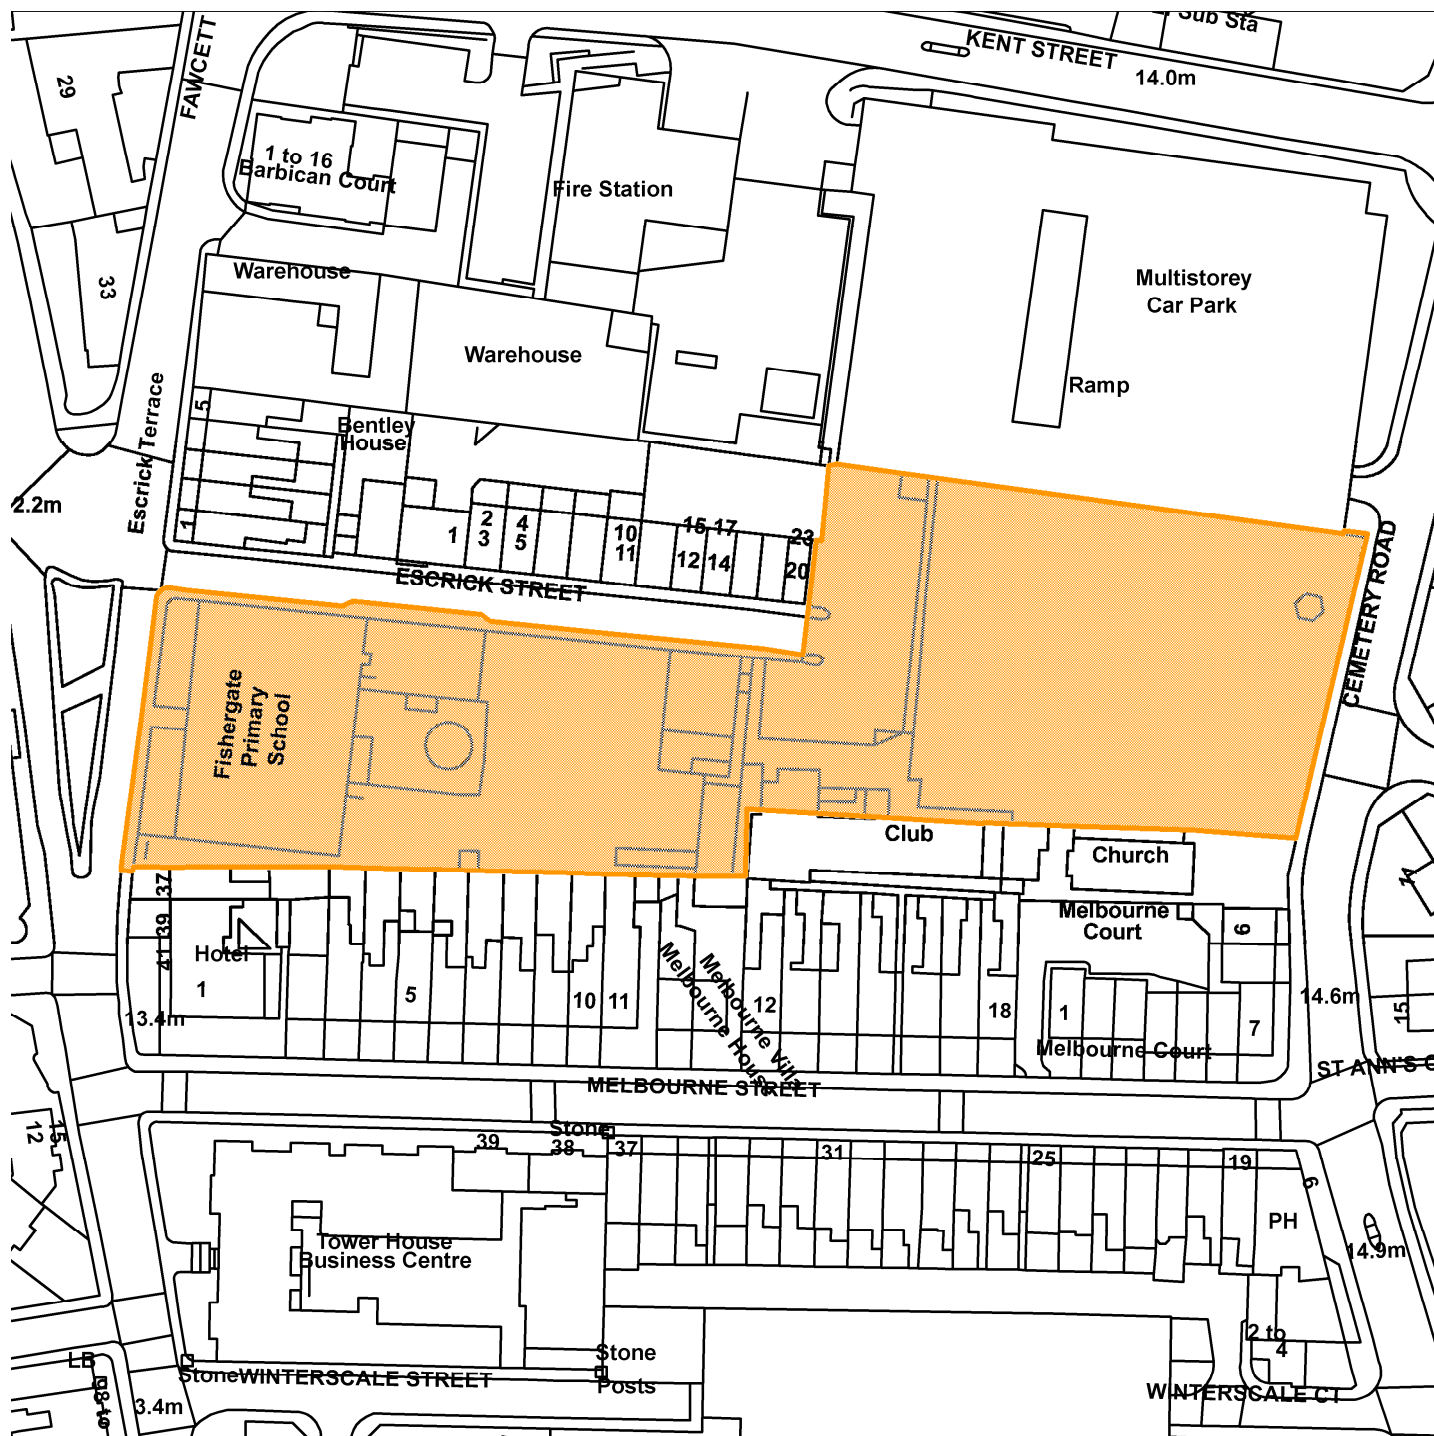

Fishergate Cp School, Fishergate

18/00052/LBC

GIS by ESRI (UK)

Scale : 1:1198

Reproduced from the Ordnance Survey map with the permission of the Controller of Her Majesty's Stationery Office © Crown Copyright 2000.

Unauthorised reproduction infringes Crown Copyright and may lead to prosecution or civil proceedings.

Organisation	Not Set
Department	Not Set
Comments	Site Plan
Date	27 March 2018
SLA Number	Not Set