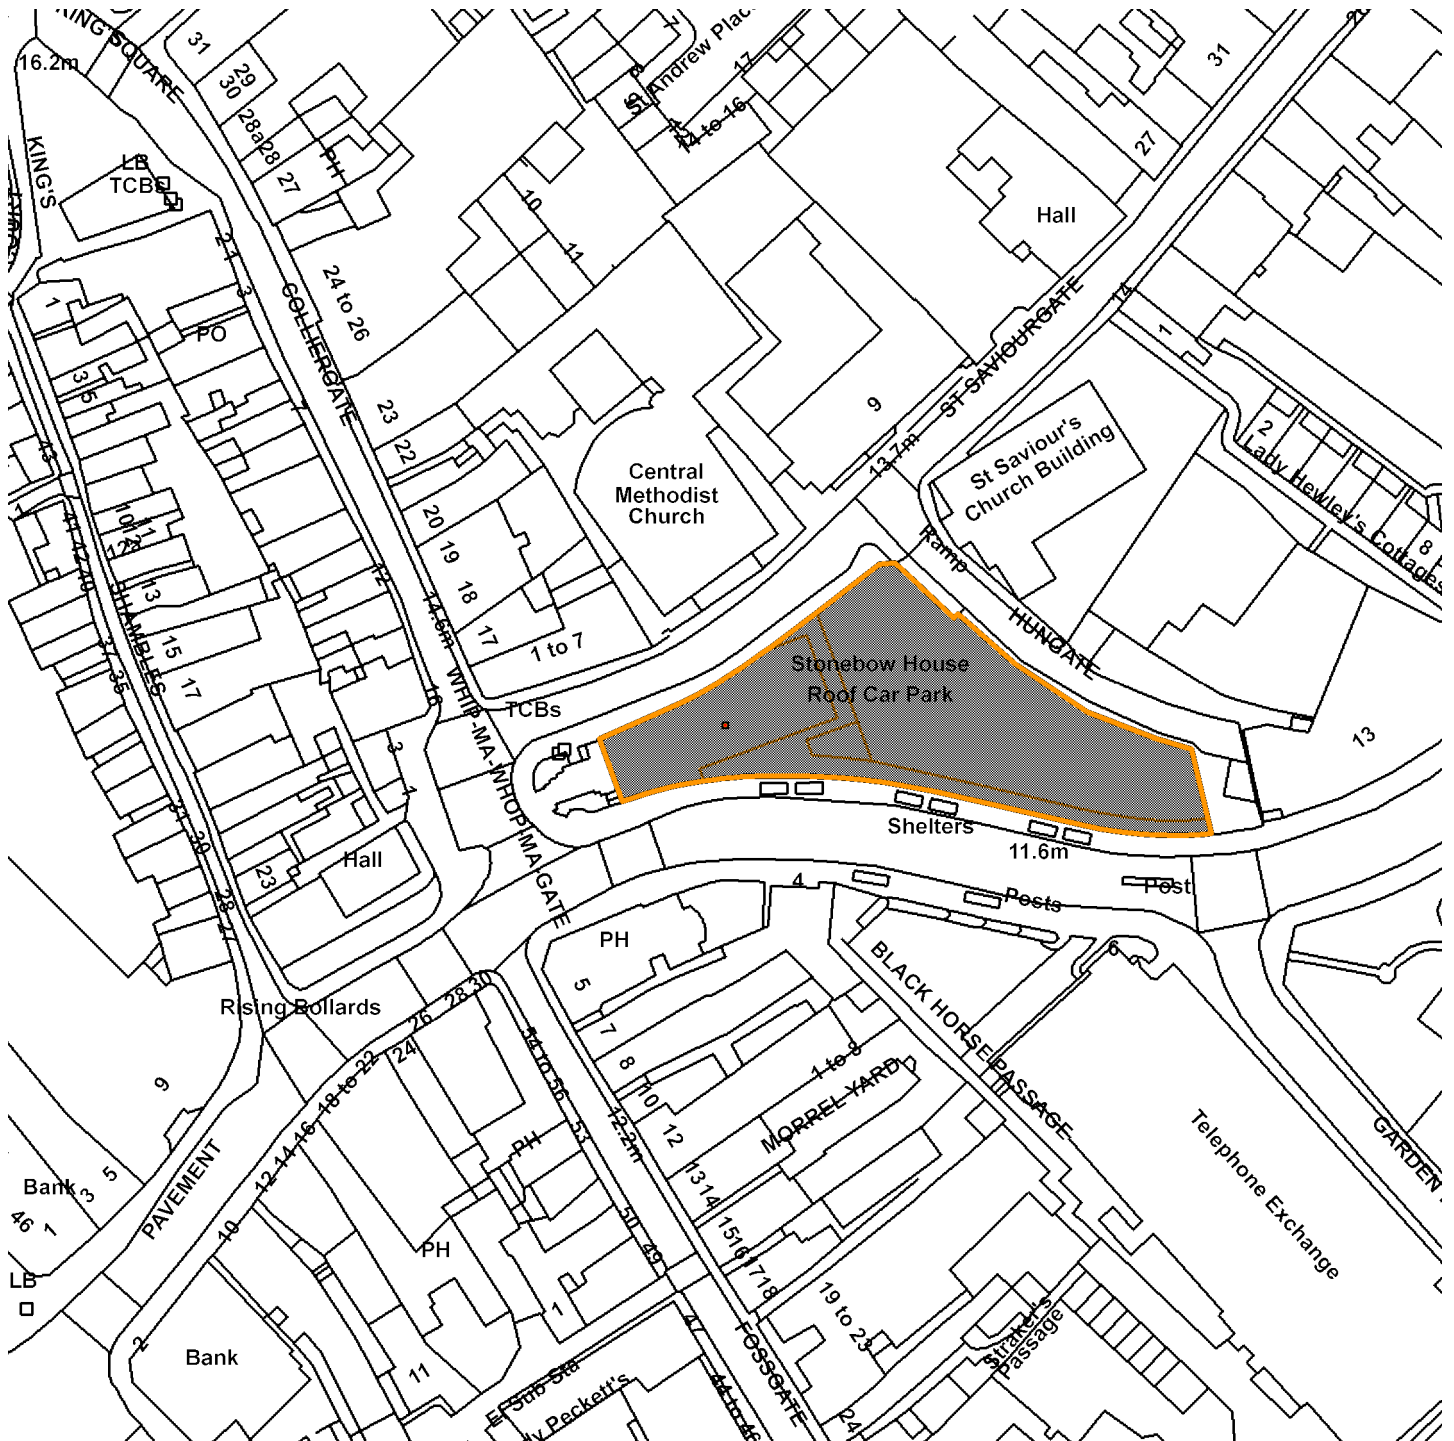

16/01003/FUL

Stonebow House The Stonebow

Scale : 1:1120

Reproduced from the Ordnance Survey map with the permission of the Controller of Her Majesty's Stationery Office © Crown Copyright 2000.

Unauthorised reproduction infringes Crown Copyright and may lead to prosecution or civil proceedings.

<b>Organisation</b>	Not Set
<b>Department</b>	Not Set
<b>Comments</b>	Site Plan
<b>Date</b>	26 September 2016
<b>SLA Number</b>	Not Set