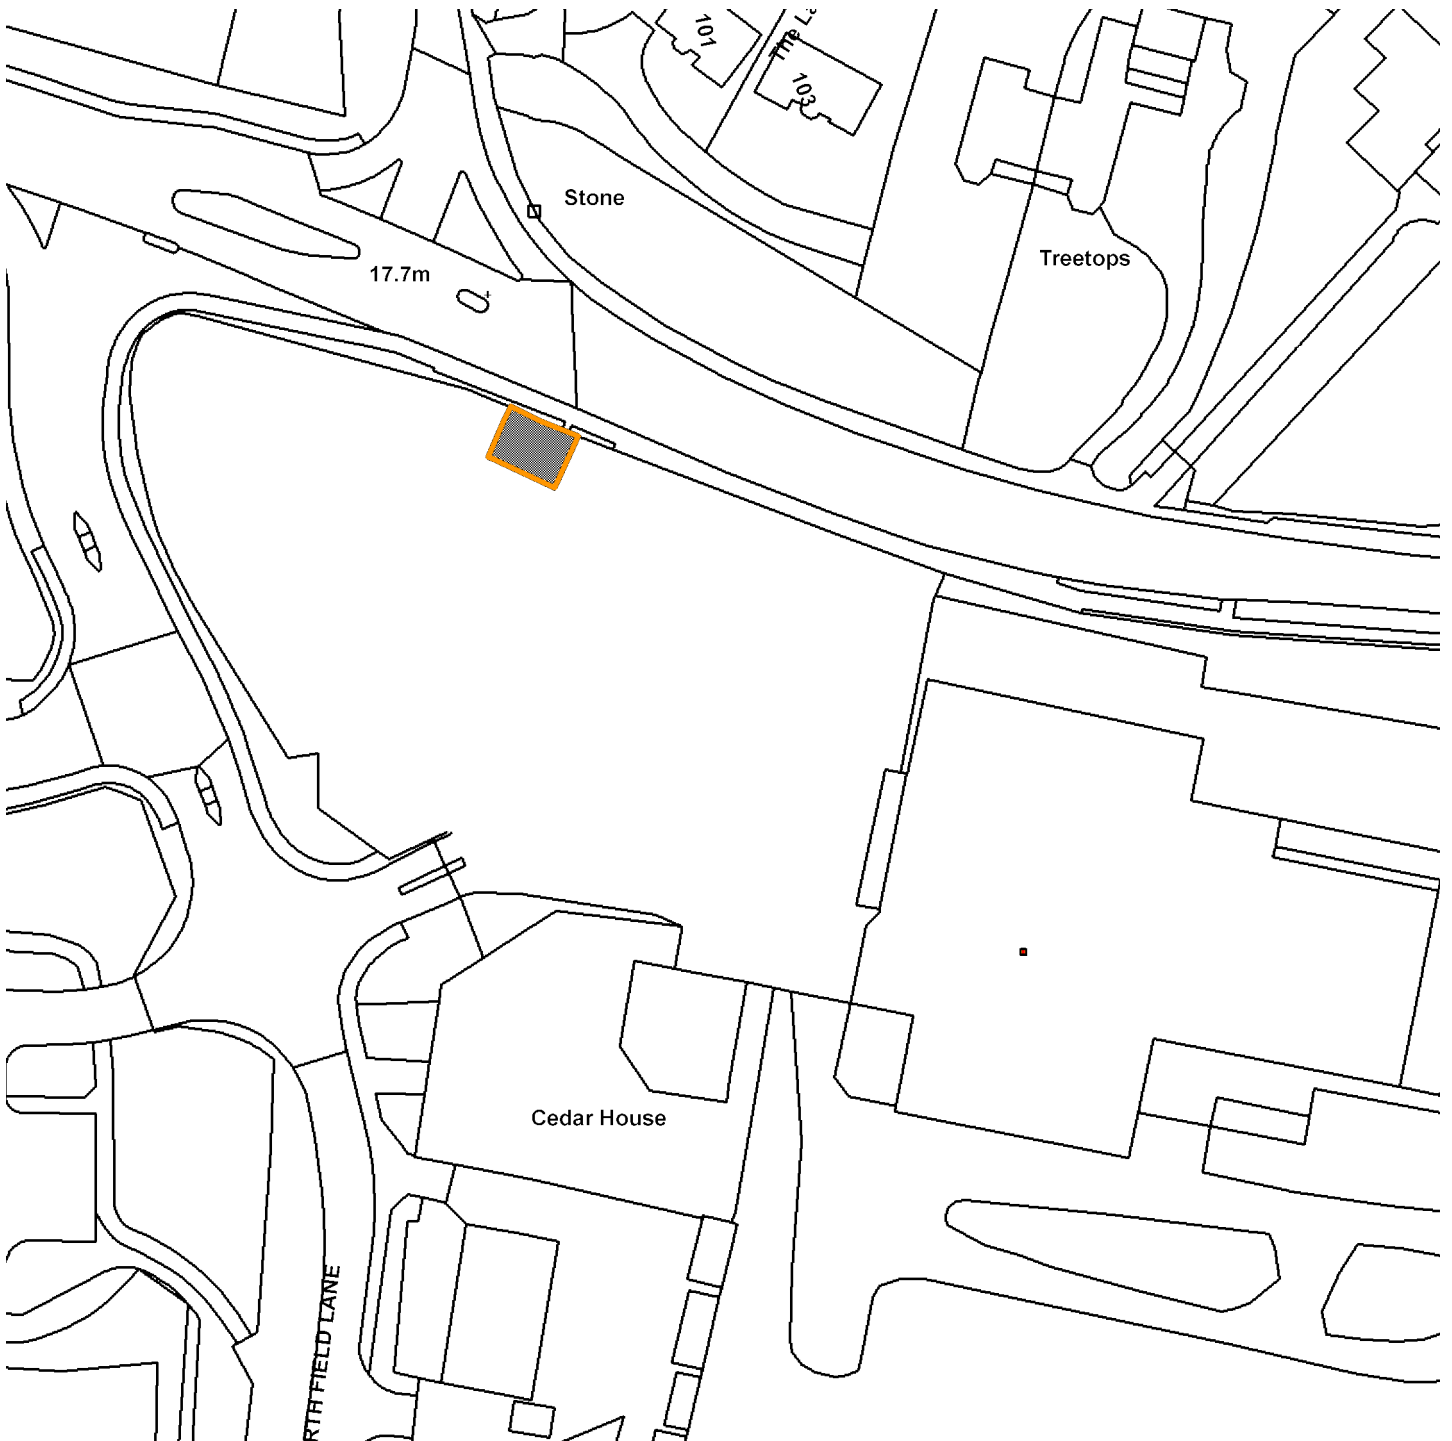

16/00878/FUL

Poppleton Garden Centre, Upper Poppleton

Scale : 1:1059

Reproduced from the Ordnance Survey map with the permission of the Controller of Her Majesty's Stationery Office © Crown Copyright 2000.

Unauthorised reproduction infringes Crown Copyright and may lead to prosecution or civil proceedings.

Organisation	City of York Council
Department	CES
Comments	Location plan
Date	03 May 2016
SLA Number	Not Set