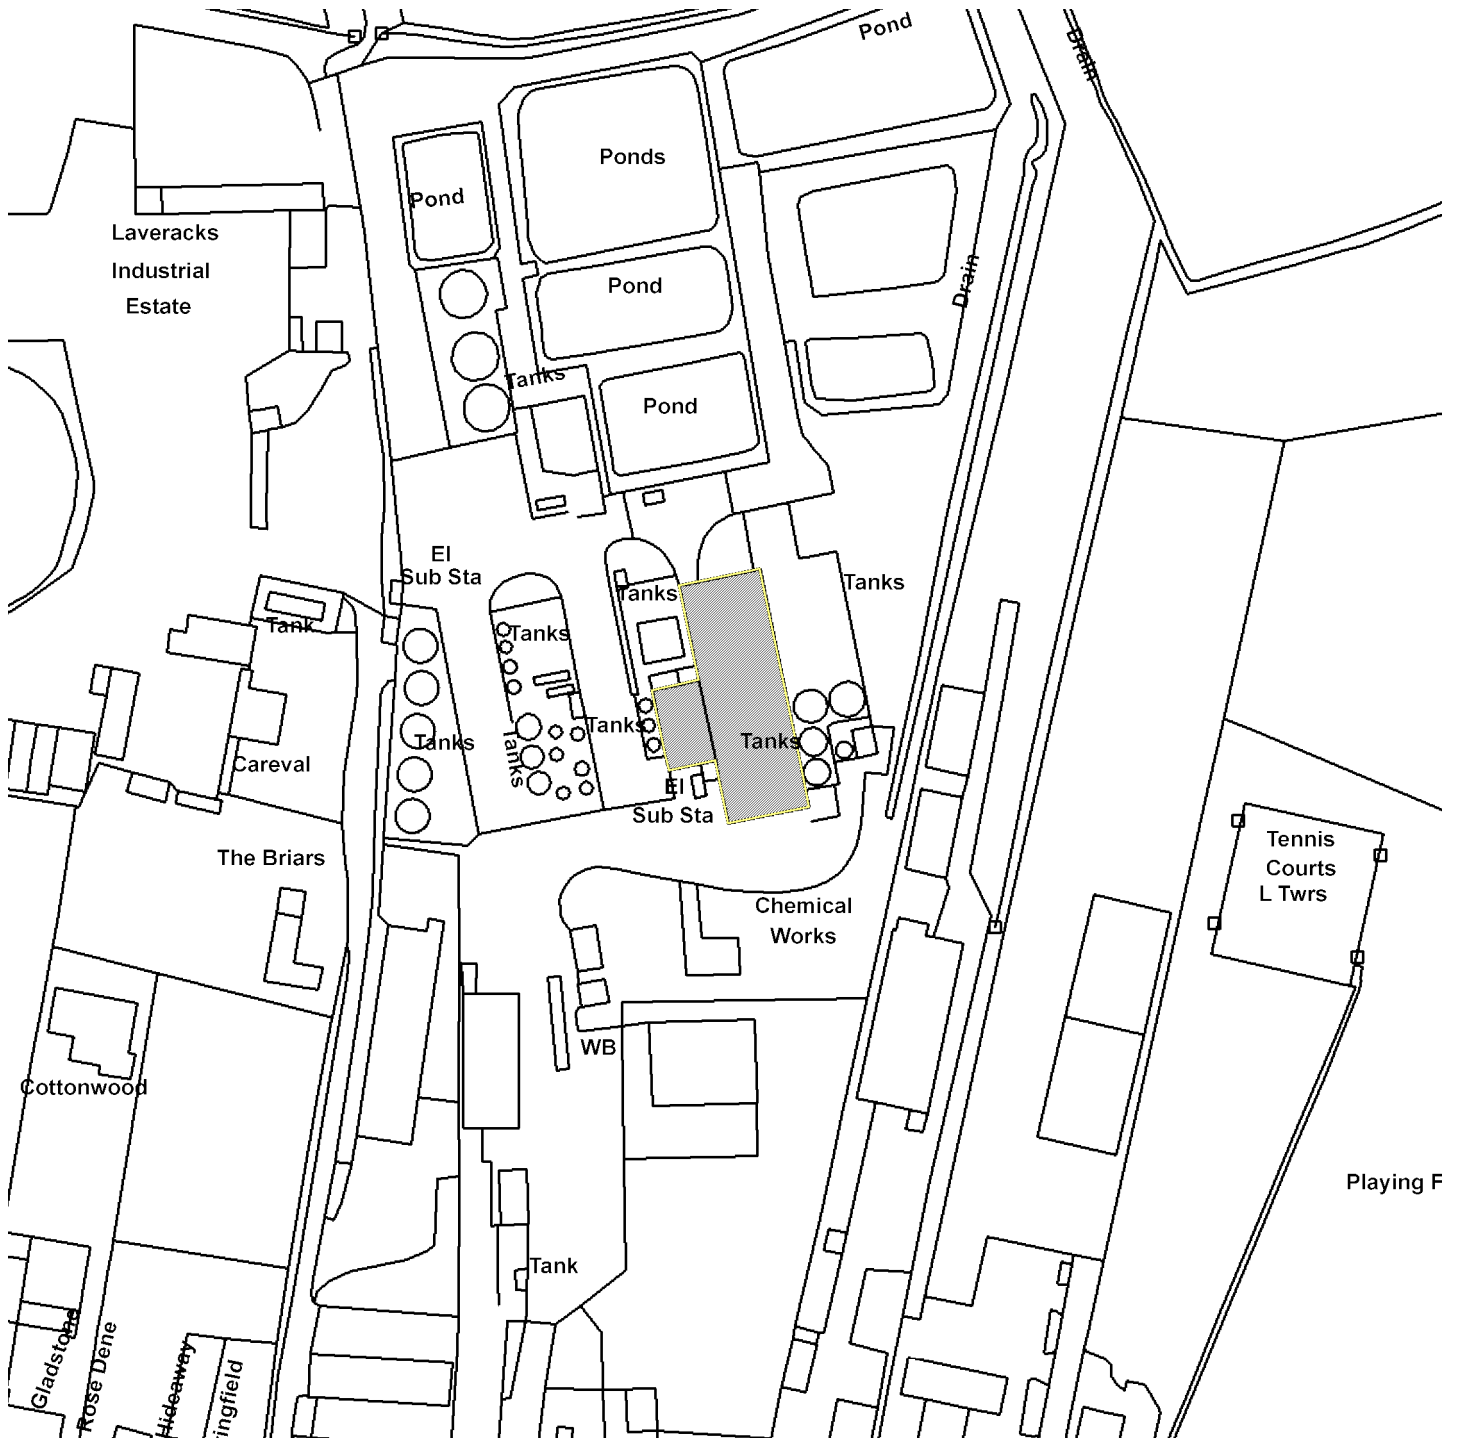

15/02475/FULM

Yara UK, Station Yard, Elvington Lane to Dismantled Railway, Elvington

Scale : 1:1695

Reproduced from the Ordnance Survey map with the permission of the Controller of Her Majesty's Stationery Office © Crown Copyright 2000.

Unauthorised reproduction infringes Crown Copyright and may lead to prosecution or civil proceedings.

Organisation	CYC
Department	Not Set
Comments	Site Plan
Date	27 January 2016
SLA Number	Not Set