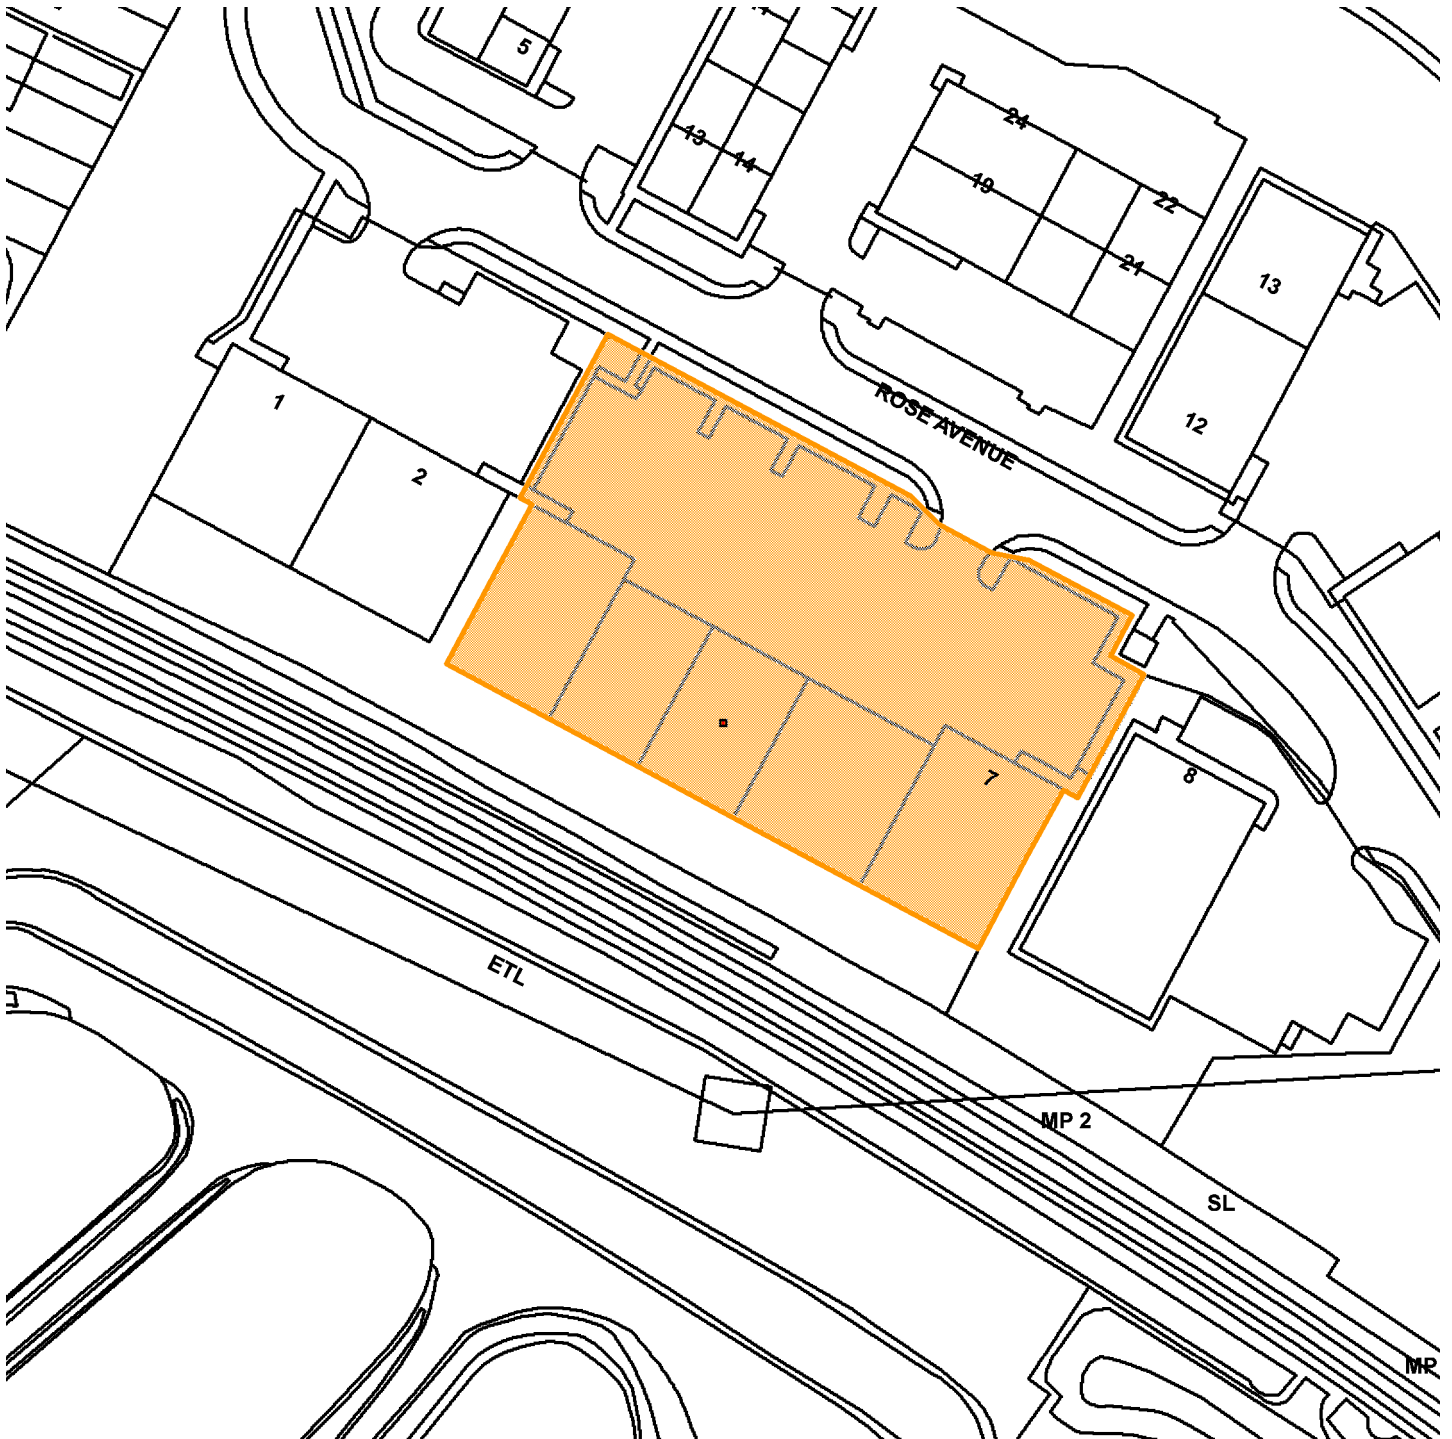

15/01995/FULM

Nanometrics Uk Ltd 3-7 Rose Avenue Nether Poppleton

Scale : 1:1059

Reproduced from the Ordnance Survey map with the permission of the Controller of Her Majesty's Stationery Office © Crown Copyright 2000.

Unauthorised reproduction infringes Crown Copyright and may lead to prosecution or civil proceedings.

Organisation	CYC
Department	Not Set
Comments	Site Plan
Date	25 January 2016
SLA Number	Not Set