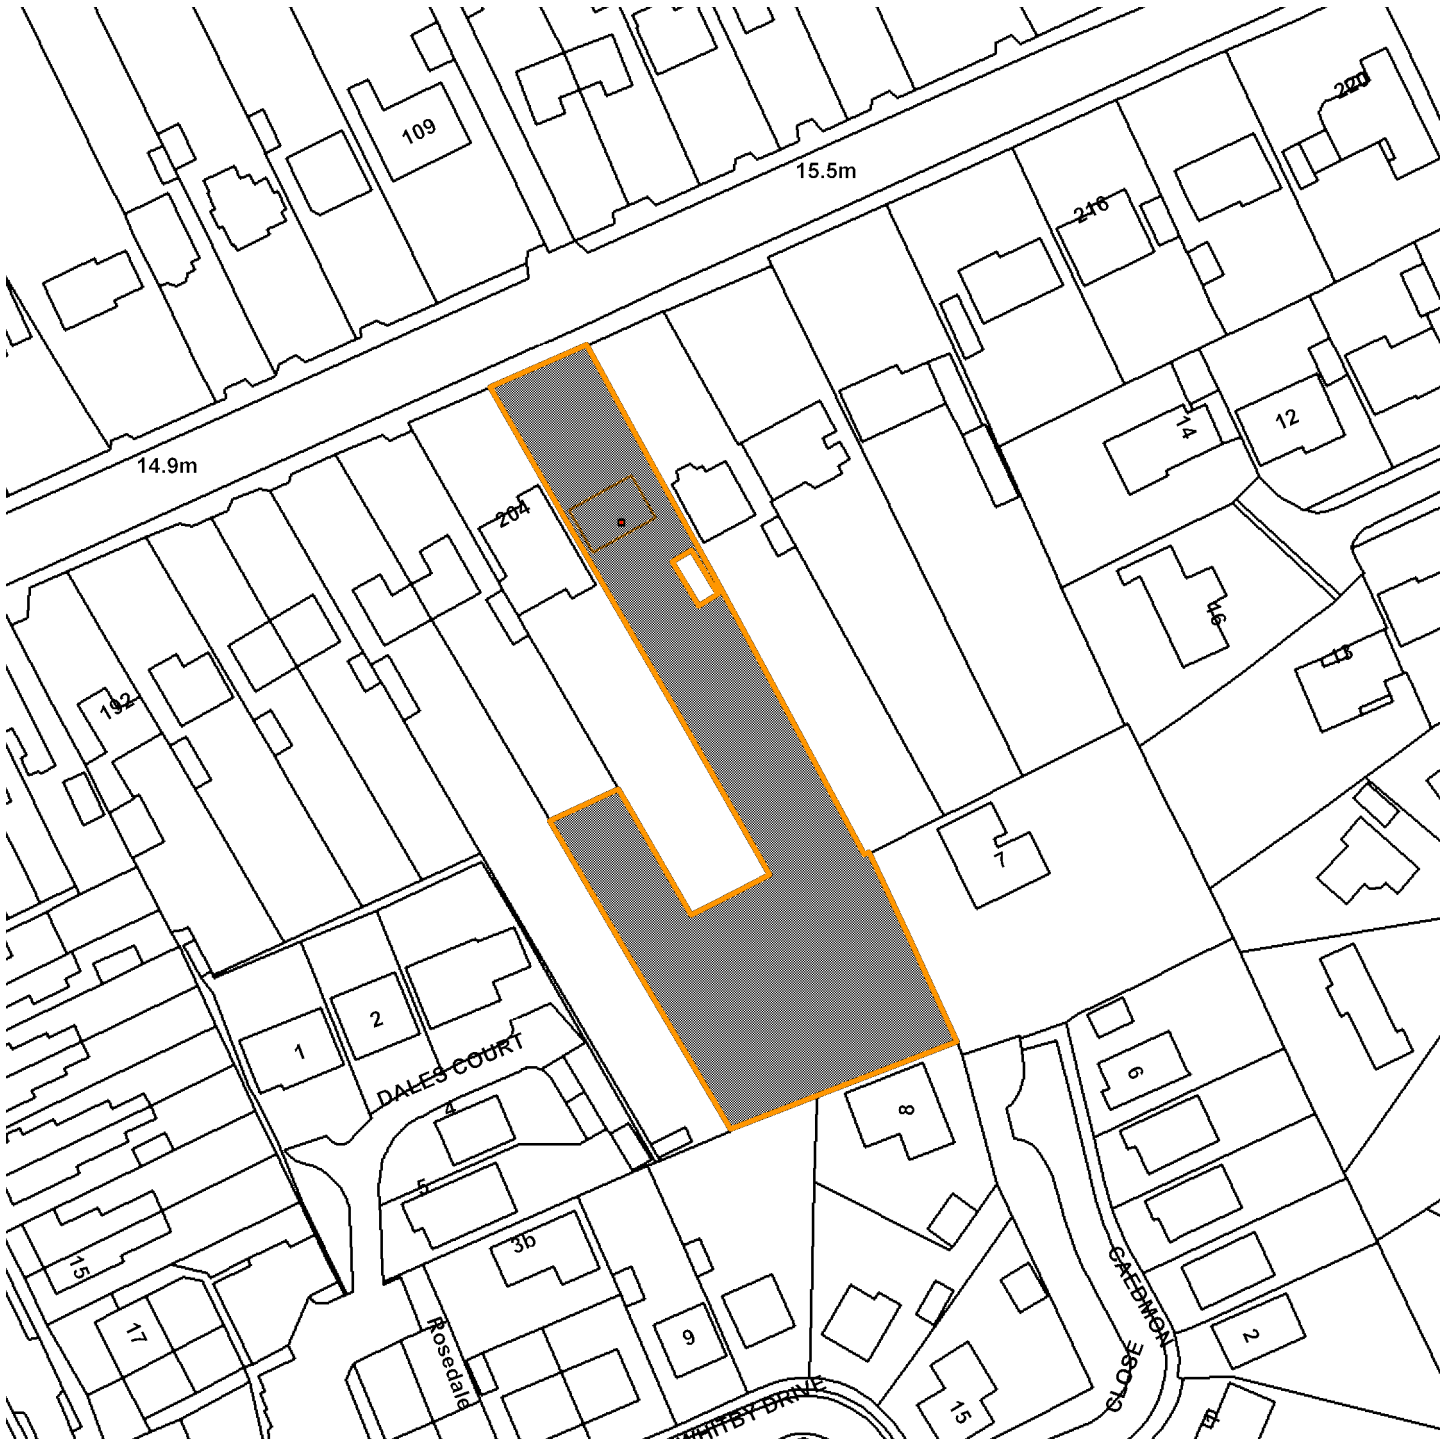

15/02624/FUL

206 Stockton Lane

Scale : 1:1059

Reproduced from the Ordnance Survey map with the permission of the Controller of Her Majesty's Stationery Office © Crown Copyright 2000.

Unauthorised reproduction infringes Crown Copyright and may lead to prosecution or civil proceedings.

<b>Organisation</b>	CYC
<b>Department</b>	Not Set
<b>Comments</b>	Site Plan
<b>Date</b>	25 January 2016
<b>SLA Number</b>	Not Set