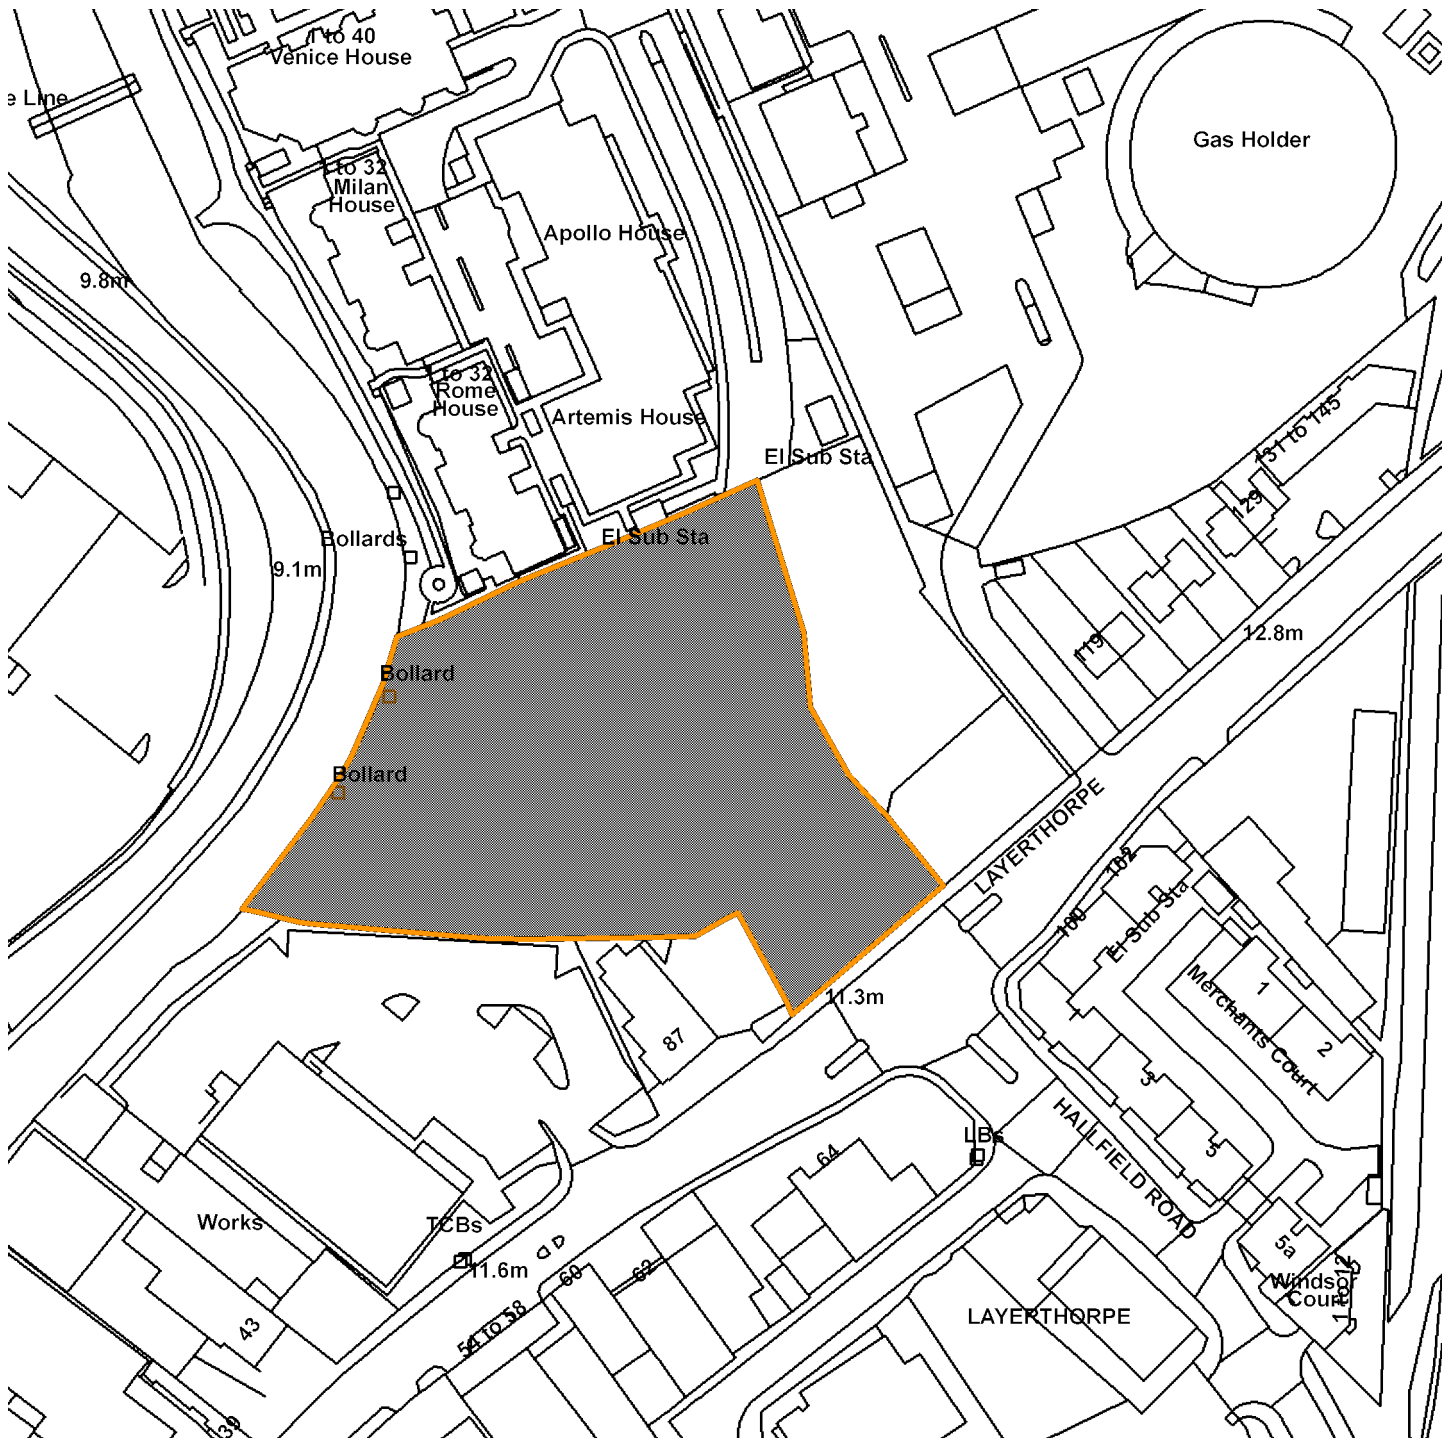

14/00112/FULM

Site Adjacent To Frog Hall, Layerthorpe

Scale : 1:1441

Reproduced from the Ordnance Survey map with the permission of the Controller of Her Majesty's Stationery Office © Crown Copyright 2000.

Unauthorised reproduction infringes Crown Copyright and may lead to prosecution or civil proceedings.

Organisation	City of York Council
Department	CES
Comments	Location Plan
Date	11 January 2016
SLA Number	Not Set