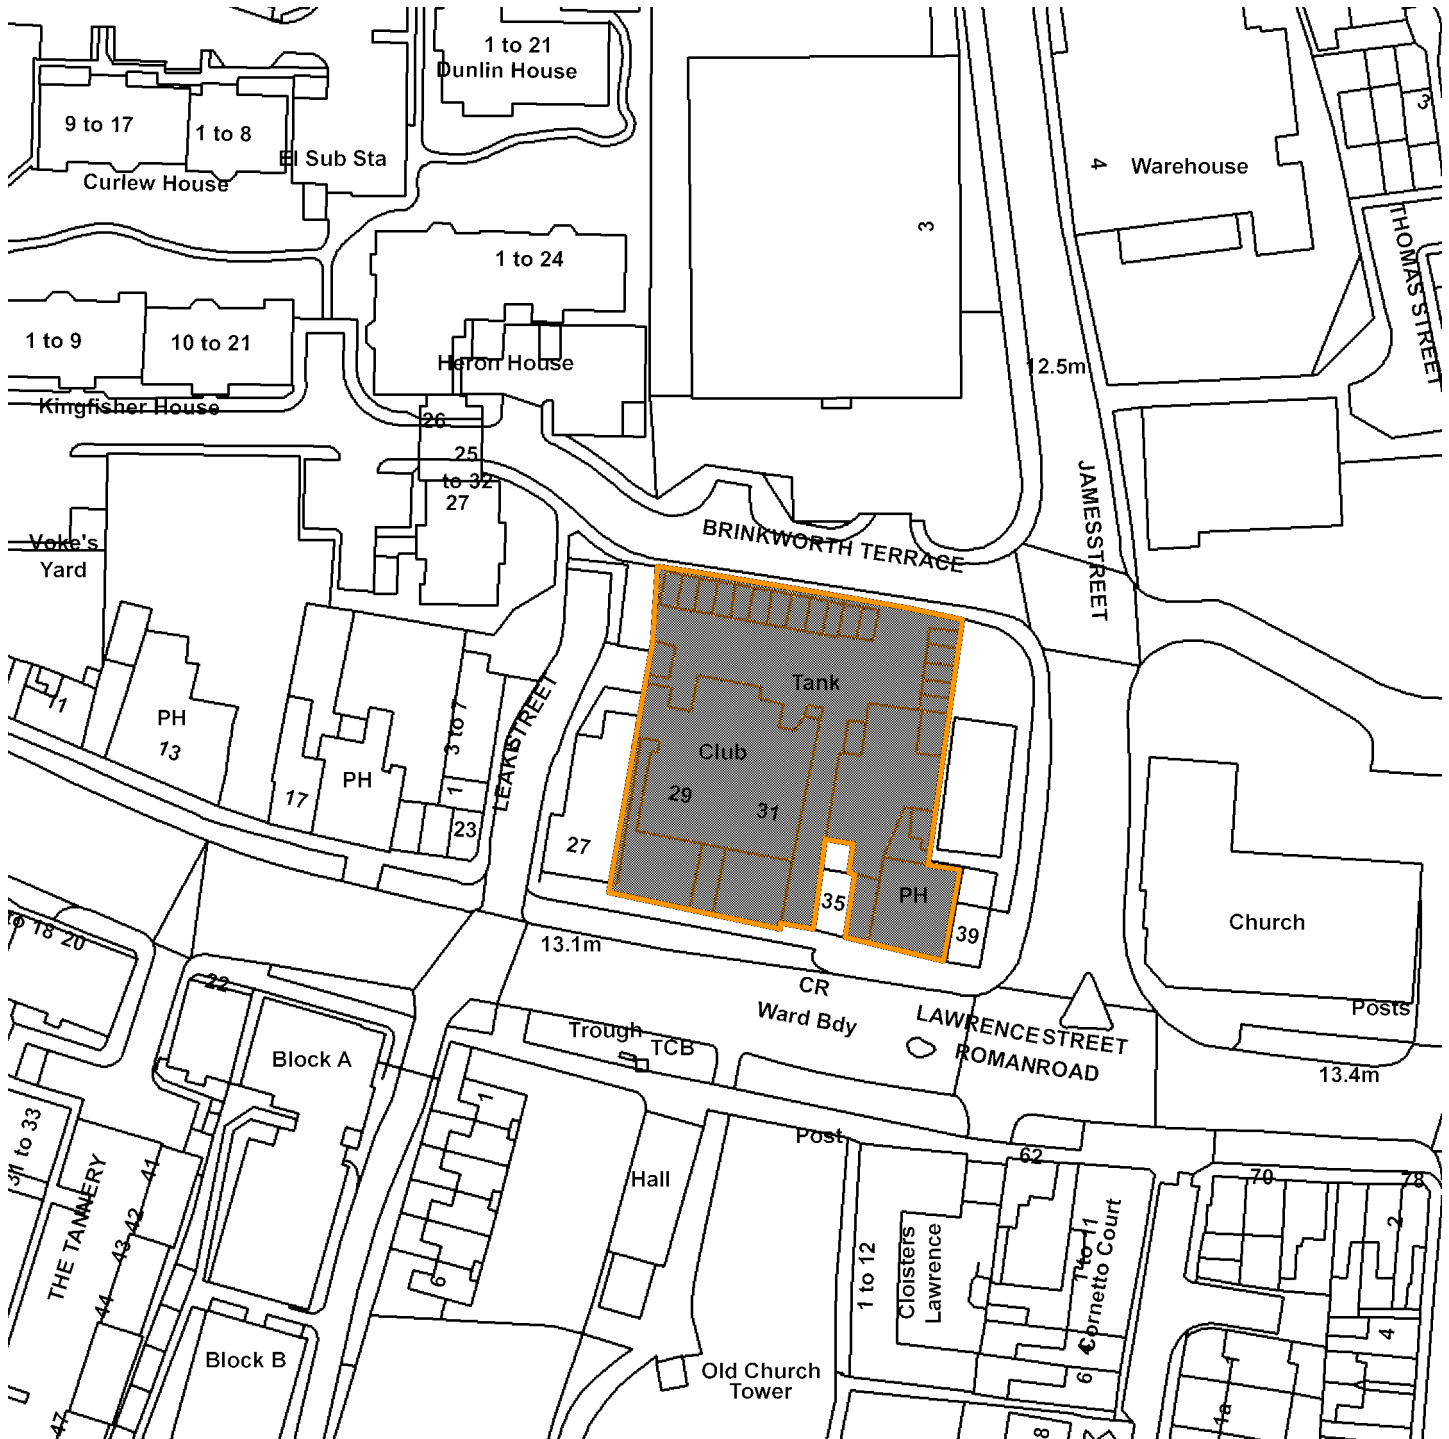

15/02441/LBC

St Lawrence Working Mens Club, Lawrence Street

GIS by ESRI (UK)

Scale : 1:1059

Reproduced from the Ordnance Survey map with the permission of the Controller of Her Majesty's Stationery Office © Crown Copyright 2000.

Unauthorised reproduction infringes Crown Copyright and may lead to prosecution or civil proceedings.

Organisation	City of York Council
Department	CES
Comments	Location Plan
Date	11 January 2016
SLA Number	Not Set