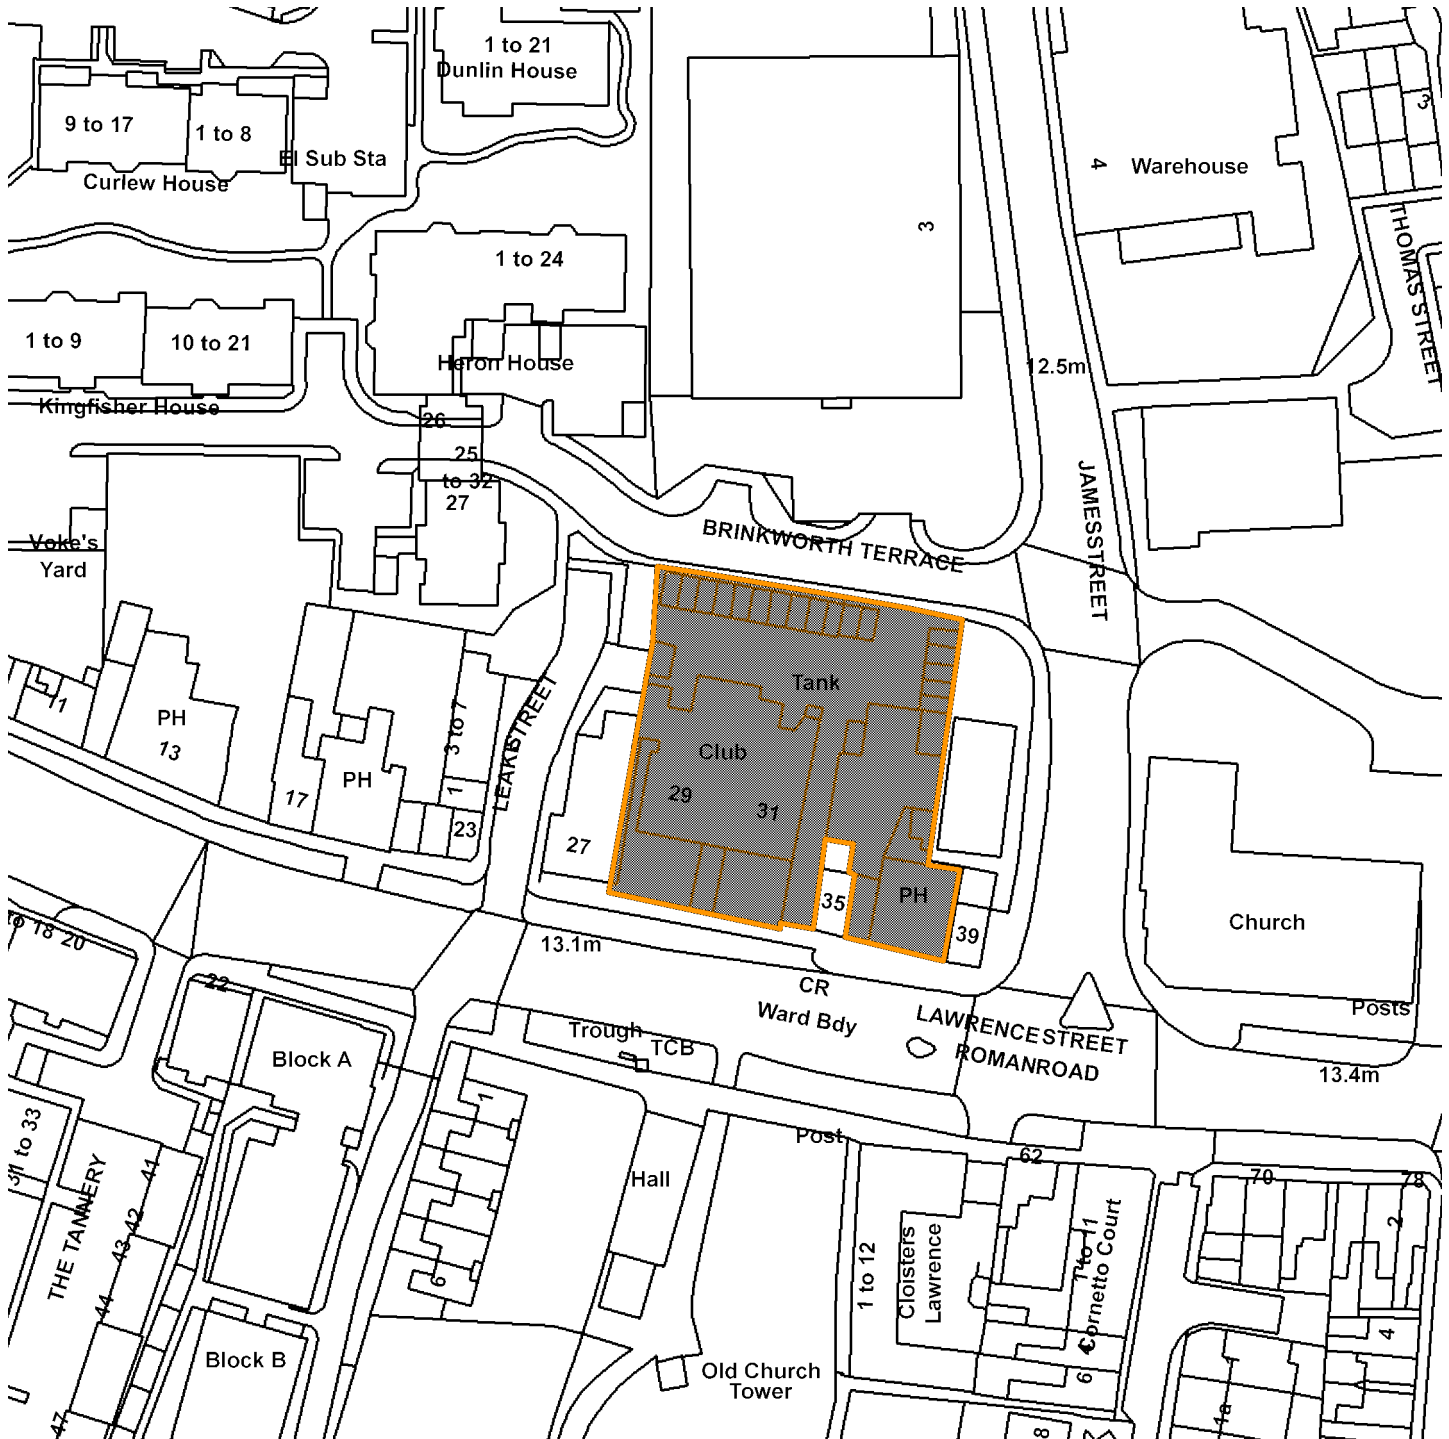

15/02440/FULM

St Lawrence Working Mens Club, Lawrence Street

GIS by ESRI (UK)

Scale : 1:1059

Reproduced from the Ordnance Survey map with the permission of the Controller of Her Majesty's Stationery Office © Crown Copyright 2000.

Unauthorised reproduction infringes Crown Copyright and may lead to prosecution or civil proceedings.

Organisation	City of York Council
Department	CES
Comments	Location Plan
Date	11 January 2016
SLA Number	Not Set