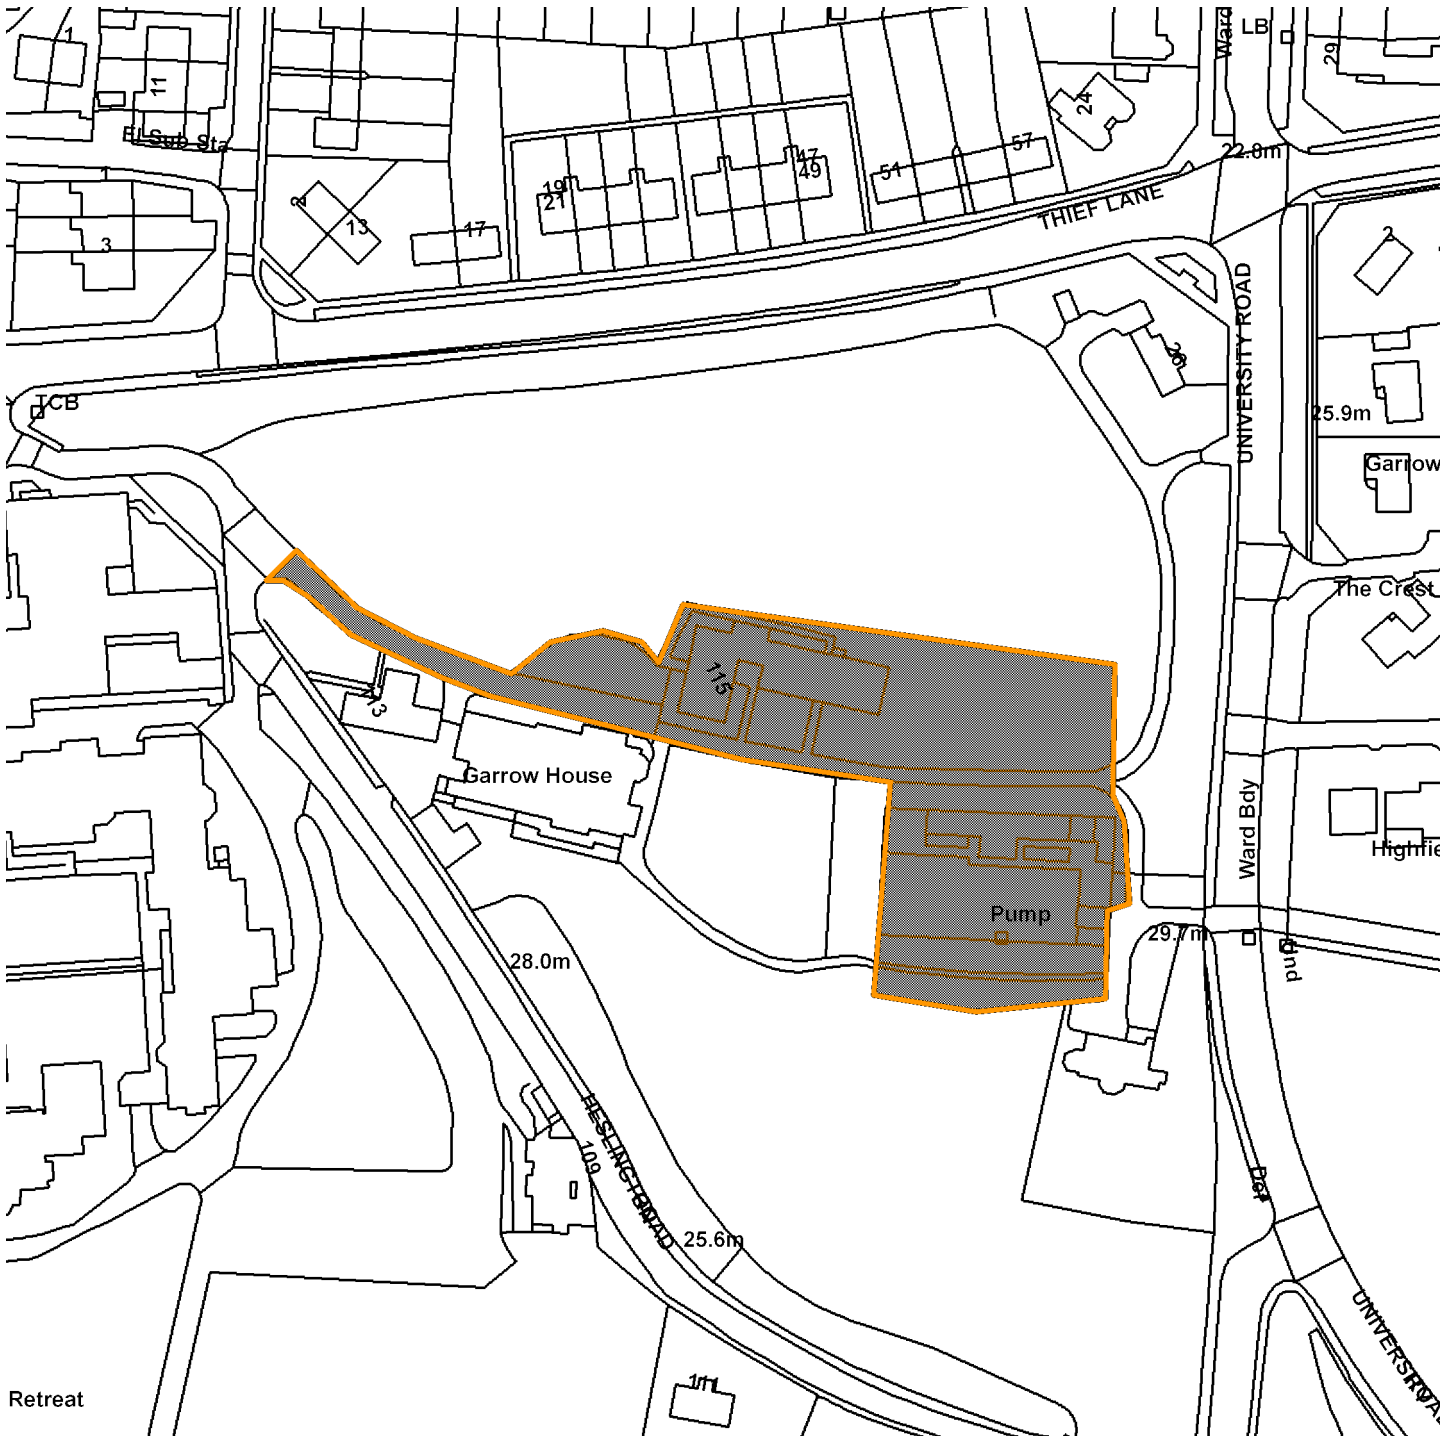

15/00421/FUL

The Retreat. 107 Heslington Road

Scale : 1:1340

Reproduced from the Ordnance Survey map with the permission of the Controller of Her Majesty's Stationery Office © Crown Copyright 2000.

Unauthorised reproduction infringes Crown Copyright and may lead to prosecution or civil proceedings.

<b>Organisation</b>	City of York Council
<b>Department</b>	CES
<b>Comments</b>	Location Plan
<b>Date</b>	11 January 2016
<b>SLA Number</b>	Not Set