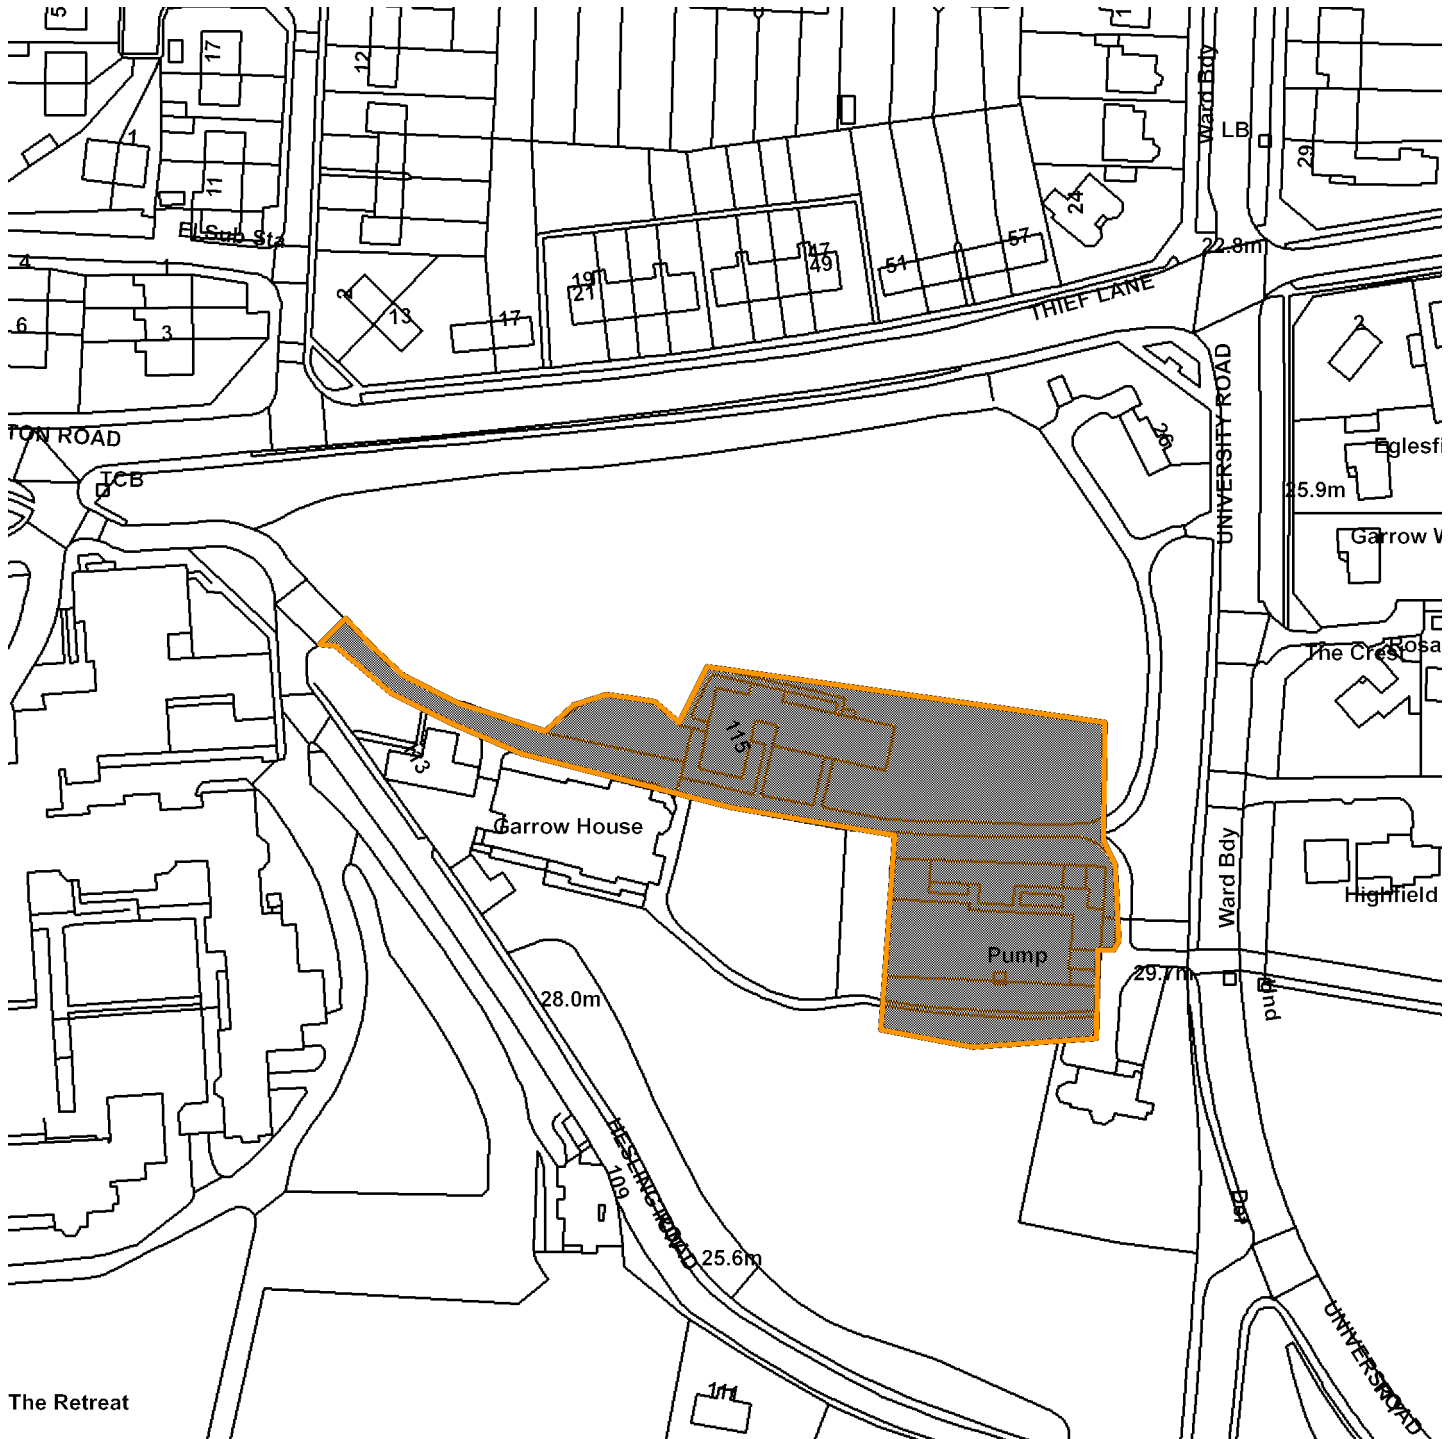

15/00420/LBC

The Retreat. 107 Heslington Road

GIS by ESRI (UK)

Scale : 1:1441

Reproduced from the Ordnance Survey map with the permission of the Controller of Her Majesty's Stationery Office © Crown Copyright 2000.

Unauthorised reproduction infringes Crown Copyright and may lead to prosecution or civil proceedings.

Produced using ESRI (UK)'s MapExplorer 2.0 - <http://www.esriuk.com>

Organisation	City of York Council
Department	CES
Comments	Location Plan
Date	11 January 2016
SLA Number	Not Set