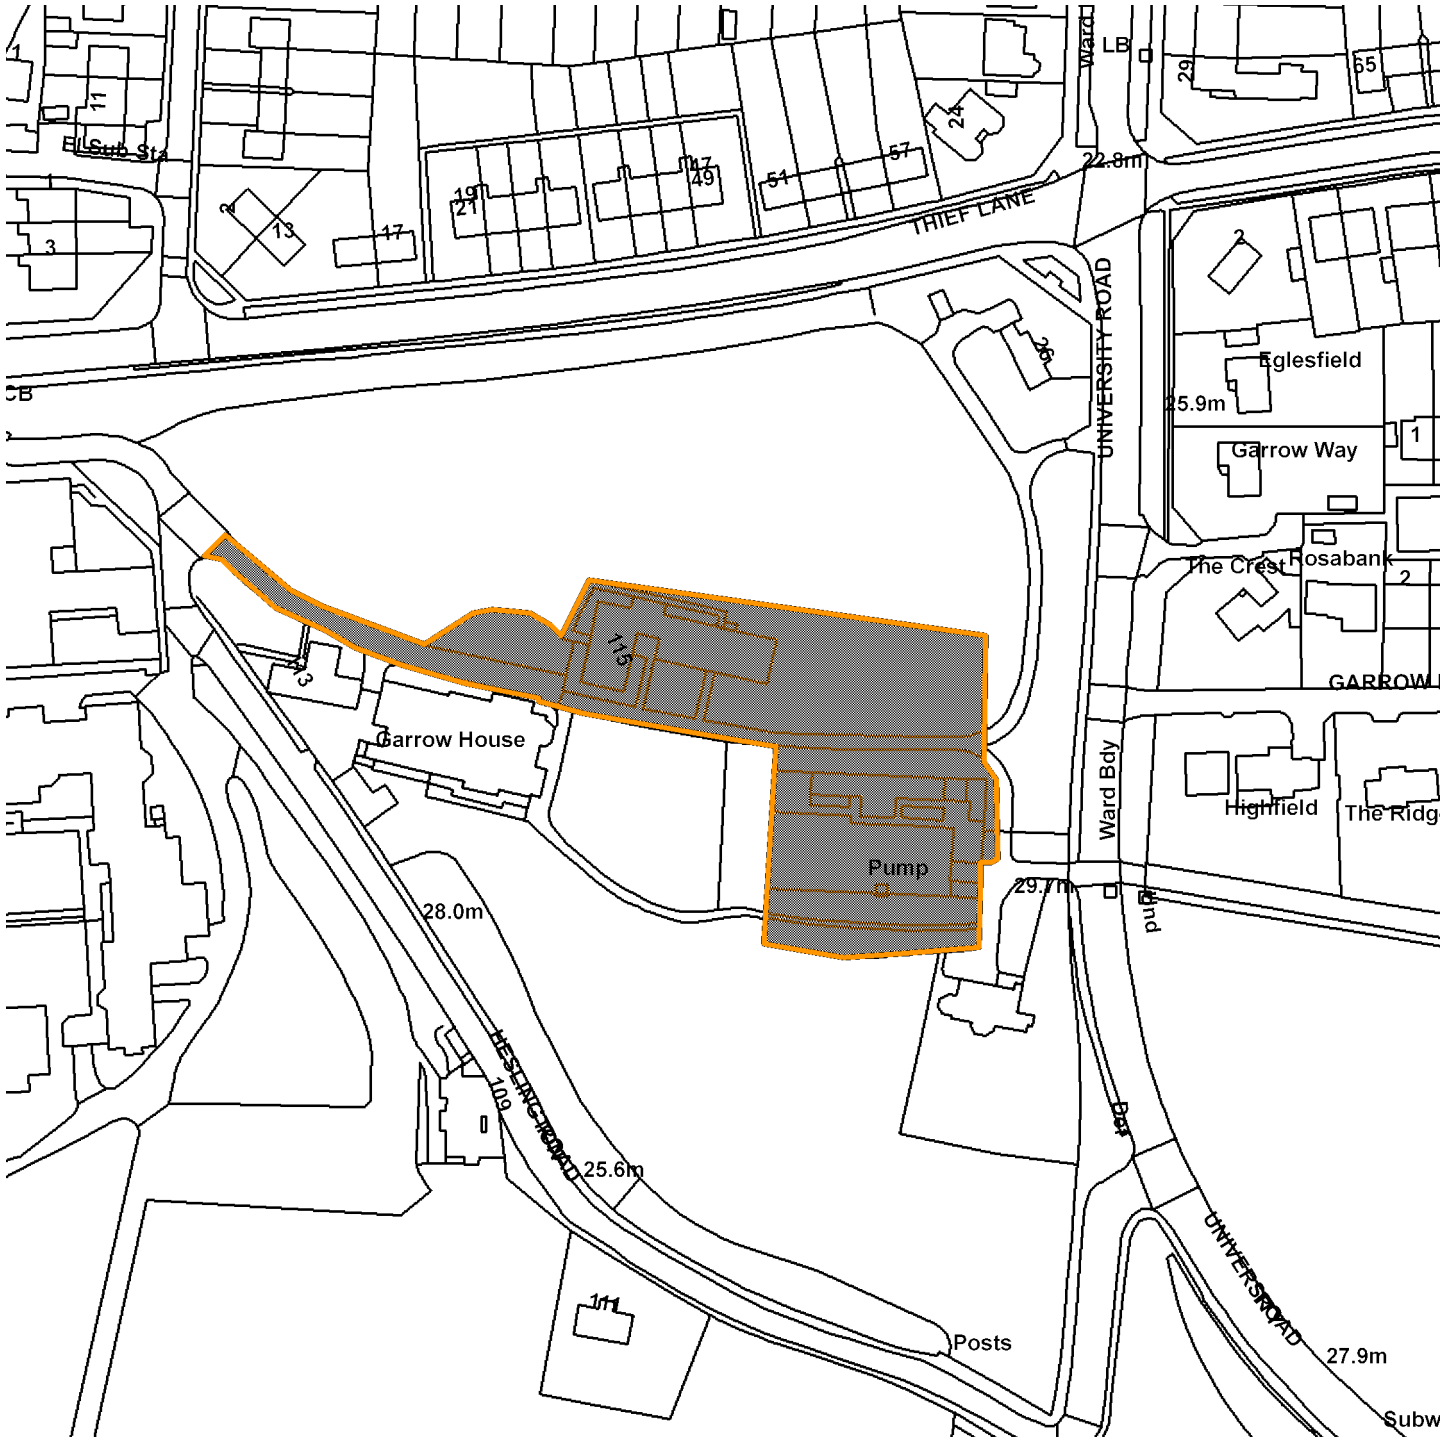

15/00419/FUL

The Retreat. 107 Heslington Road

GIS by ESRI (UK)

Scale : 1:1445

Reproduced from the Ordnance Survey map with the permission of the Controller of Her Majesty's Stationery Office © Crown Copyright 2000.

Unauthorised reproduction infringes Crown Copyright and may lead to prosecution or civil proceedings.

| | |
|---------------------|----------------------|
| Organisation | City of York Council |
| Department | CES |
| Comments | Location Plan |
| Date | 11 January 2016 |
| SLA Number | Not Set |