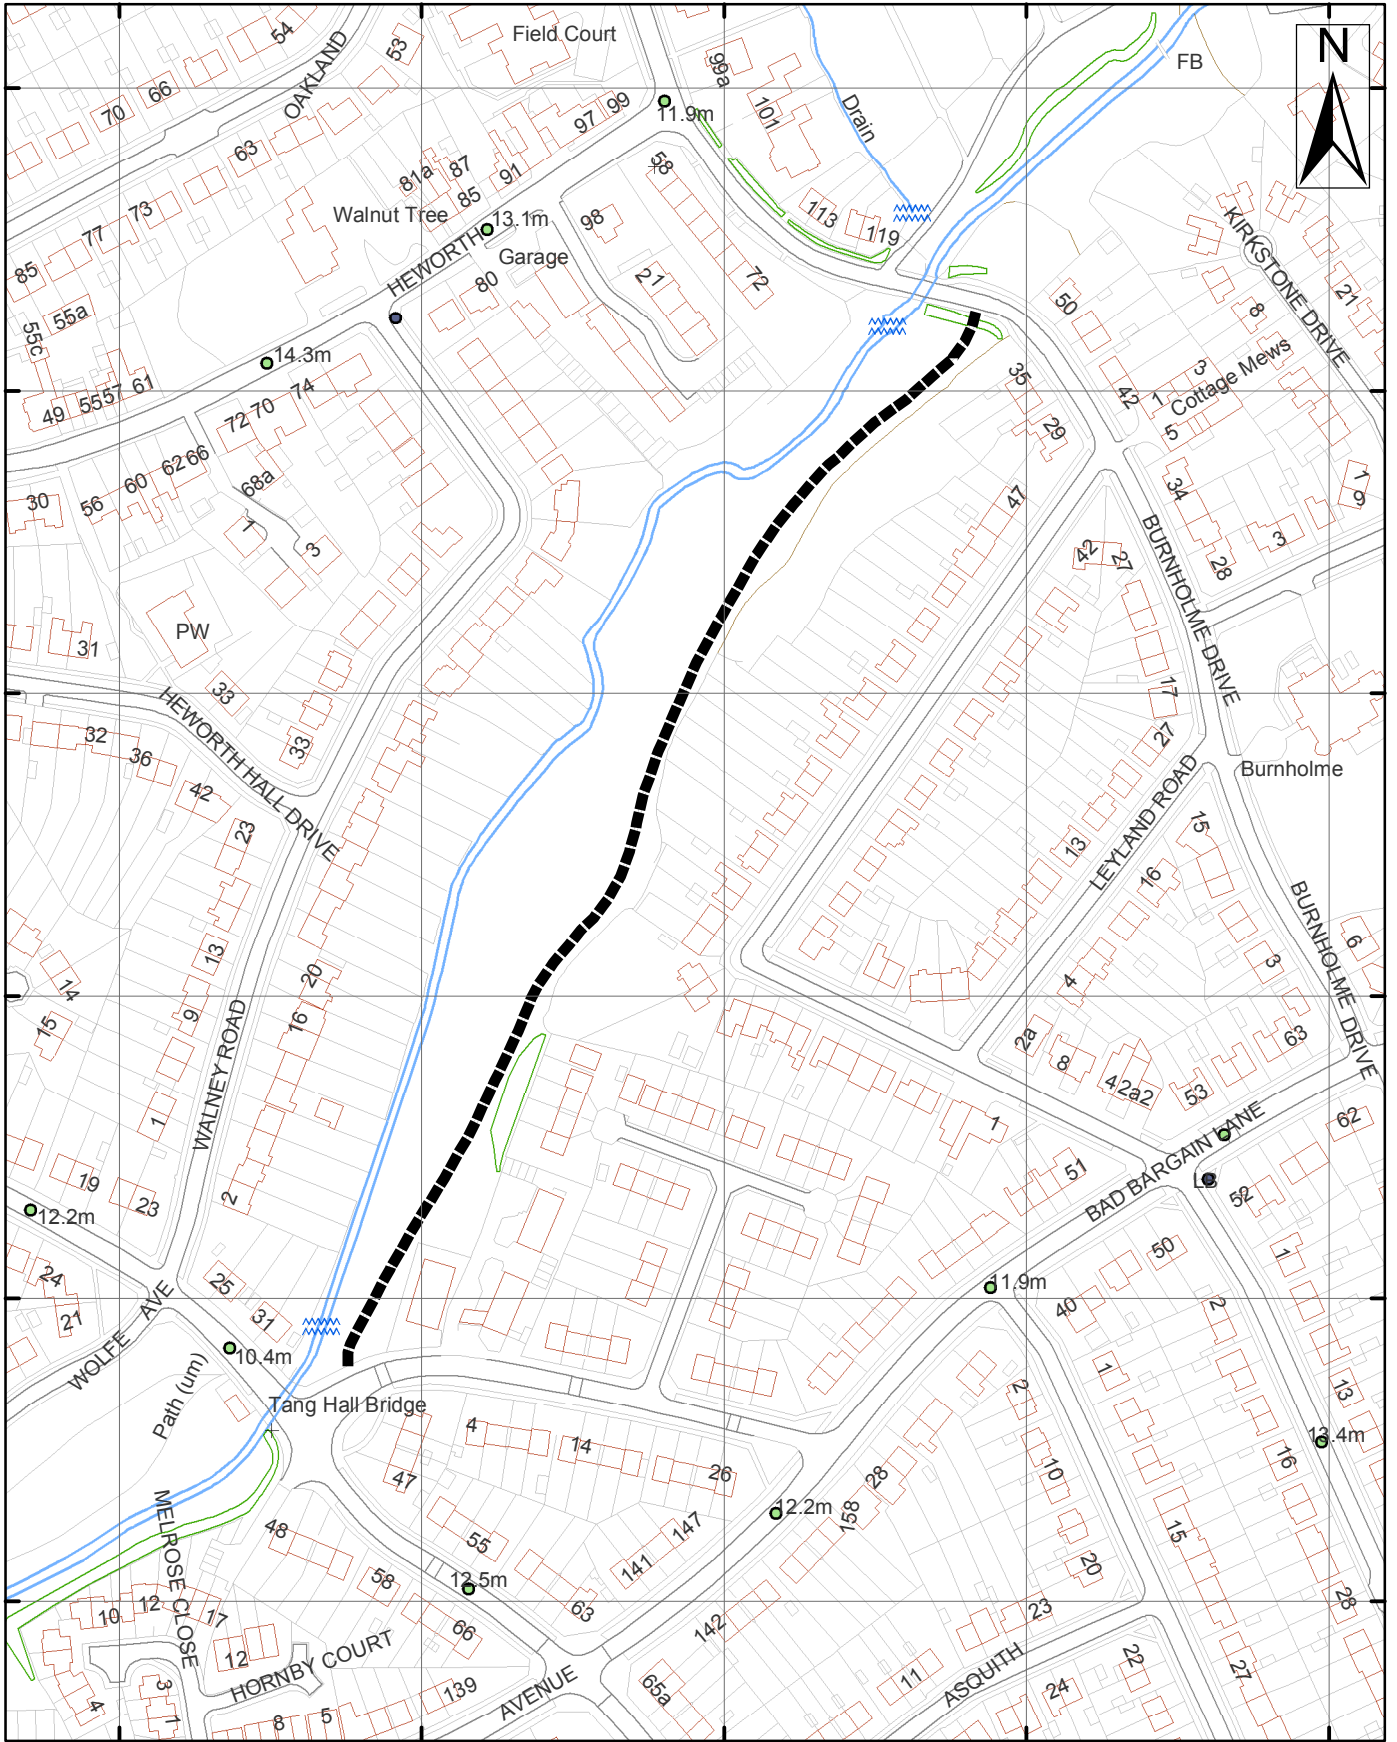

452500

452400

452300

452800

452700

452600

452500

452400

452300

**York Footpath No.174  
(Heworth Ward)**

Scale 1:2,500	Drawn By:JHC	Date:13/04/10
---------------	--------------	---------------

Public Rights of Way	Reference:	Drawing No.
----------------------	------------	-------------