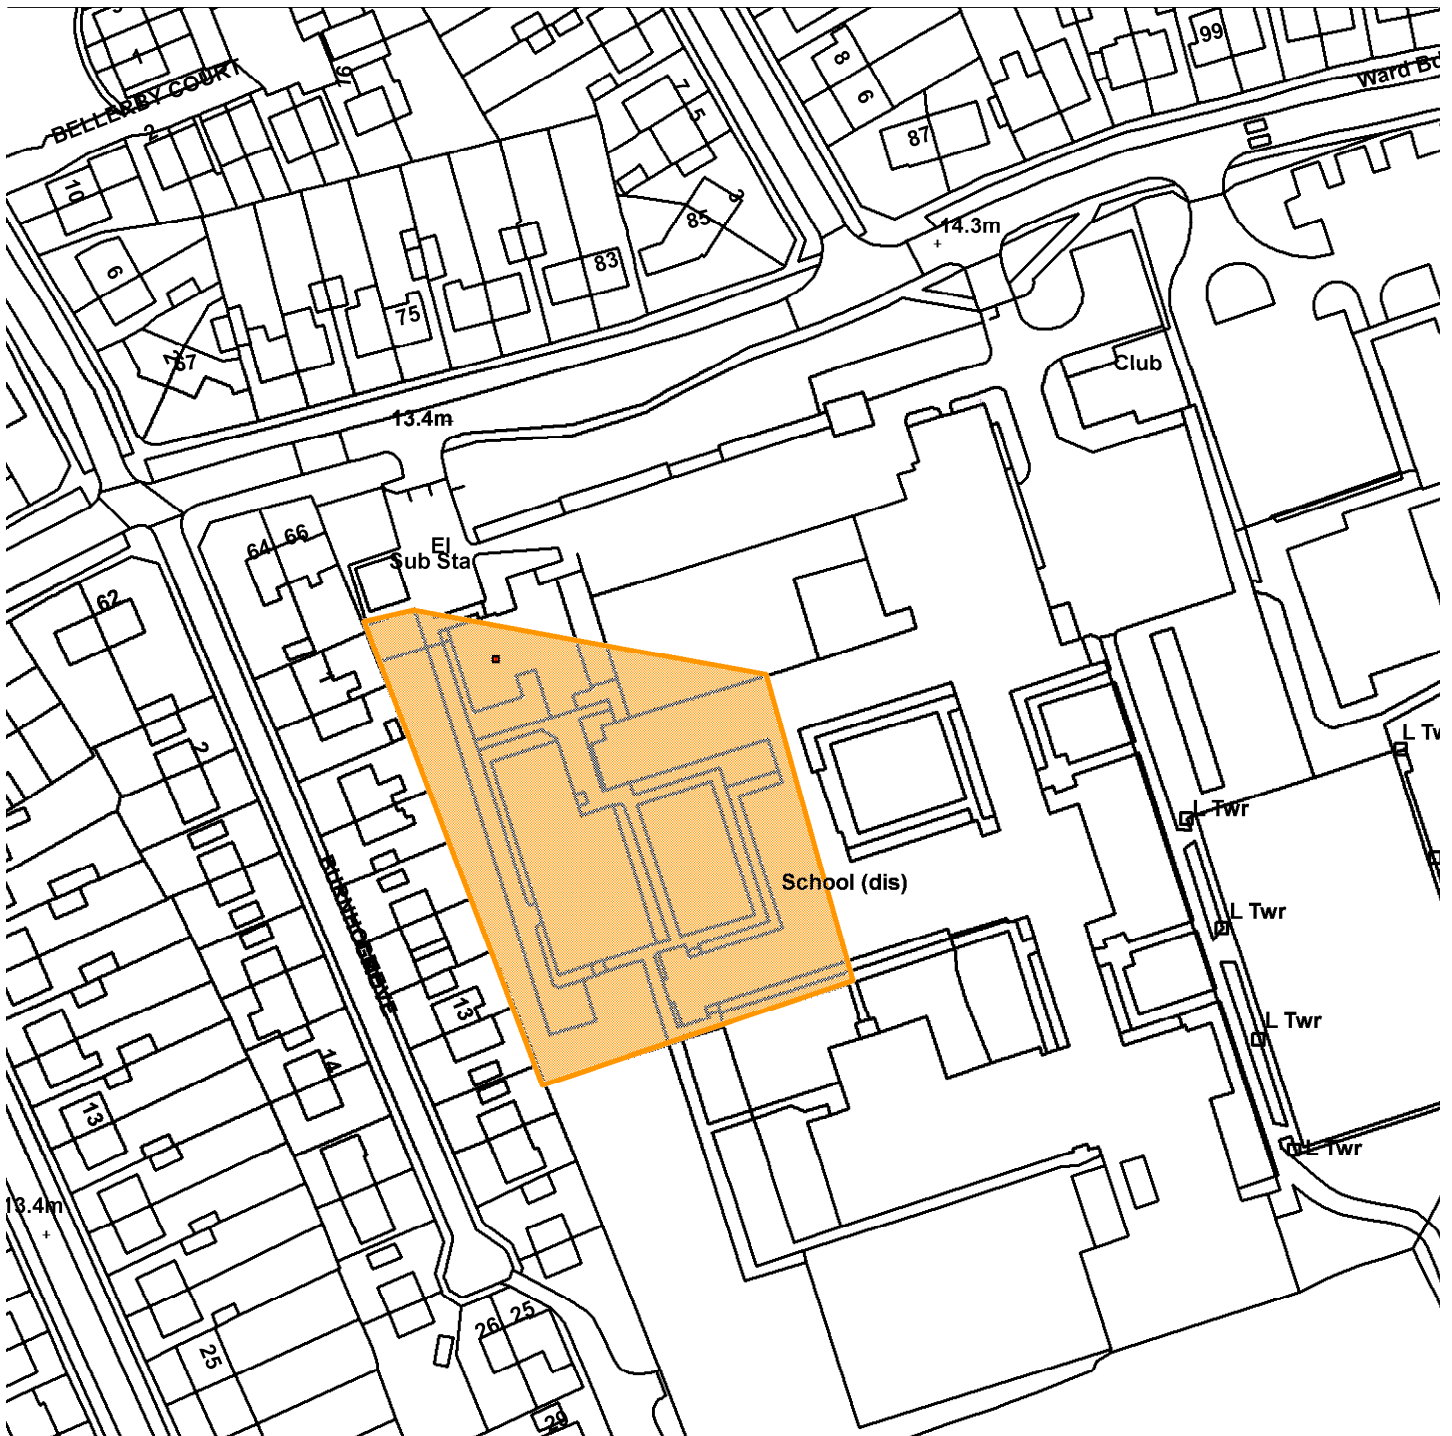

17/01925/FULM

Burnholme Community Hub, Bad Bargain Lane, YO31 0GW

GIS by ESRI (UK)

Scale : 1:1321

Reproduced from the Ordnance Survey map with the permission of the Controller of Her Majesty's Stationery Office © Crown Copyright 2000.

Unauthorised reproduction infringes Crown Copyright and may lead to prosecution or civil proceedings.

Organisation	City of York Council
Department	Economy and Place
Comments	Site Location Plan
Date	09 October 2017
SLA Number	