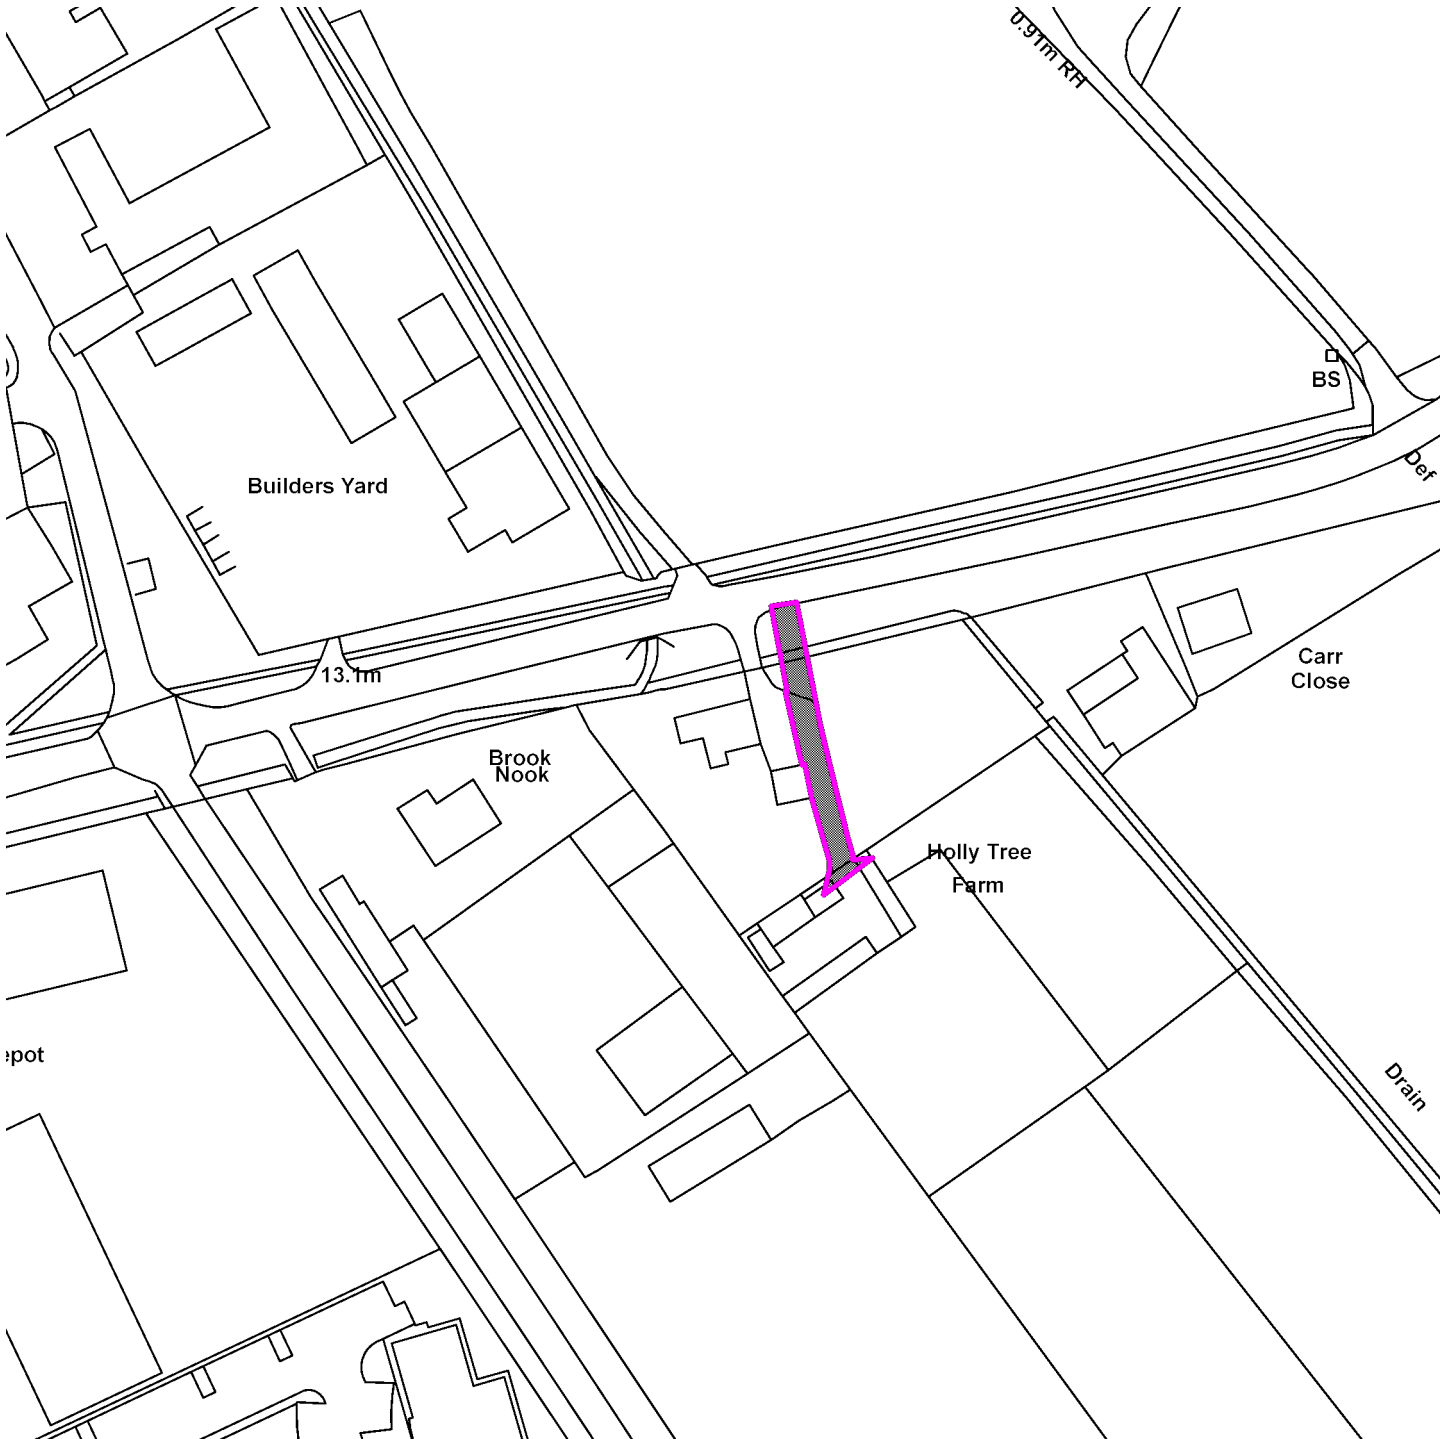

17/01671/FUL

Holly Tree Farm, Murton Way

Scale : 1:1283

Reproduced from the Ordnance Survey map with the permission of the Controller of Her Majesty's Stationery Office © Crown Copyright 2000.

Unauthorised reproduction infringes Crown Copyright and may lead to prosecution or civil proceedings.