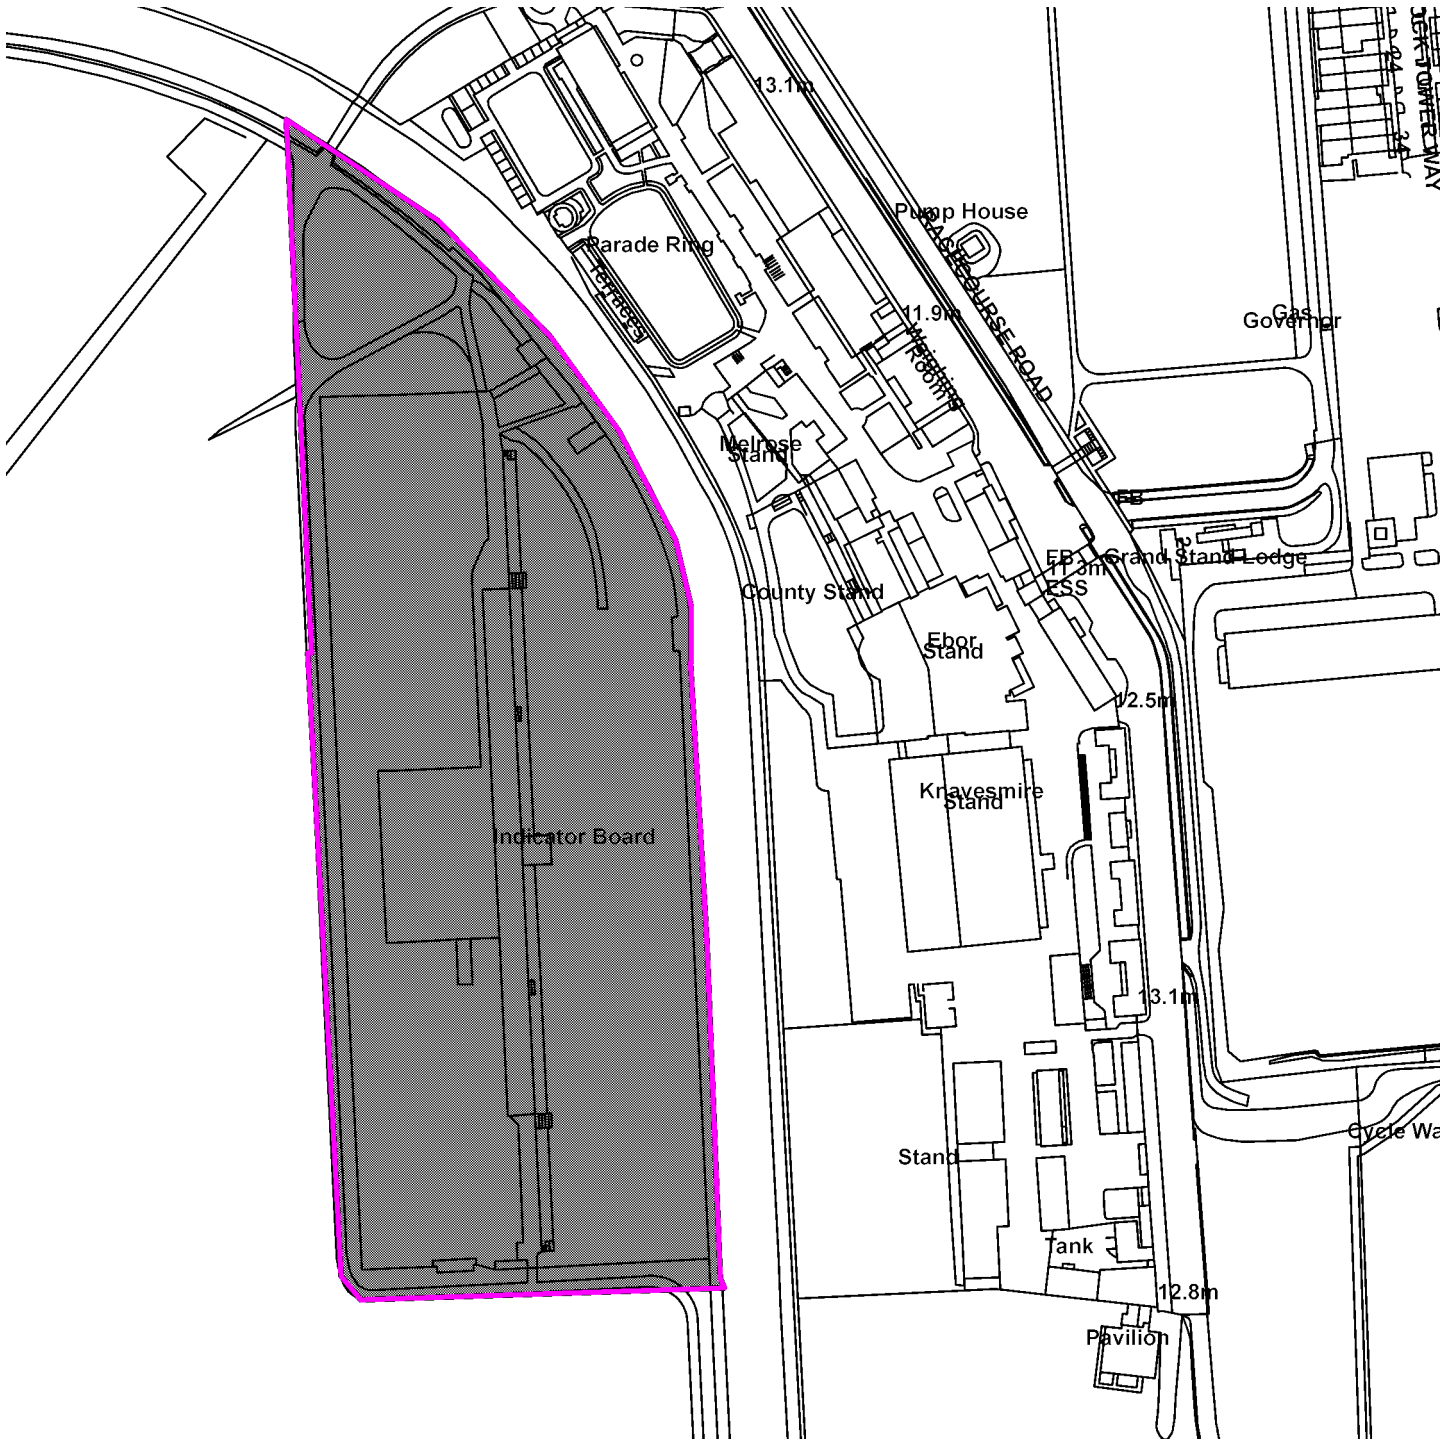

17/00655/FULM

Totalisator Board, York Racecourse. Racecourse Road

GIS by ESRI (UK)

Scale : 1:2566

Reproduced from the Ordnance Survey map with the permission of the Controller of Her Majesty's Stationery Office © Crown Copyright 2000.

Unauthorised reproduction infringes Crown Copyright and may lead to prosecution or civil proceedings.

<b>Organisation</b>	Not Set
<b>Department</b>	Not Set
<b>Comments</b>	Site Plan
<b>Date</b>	04 July 2017
<b>SLA Number</b>	Not Set