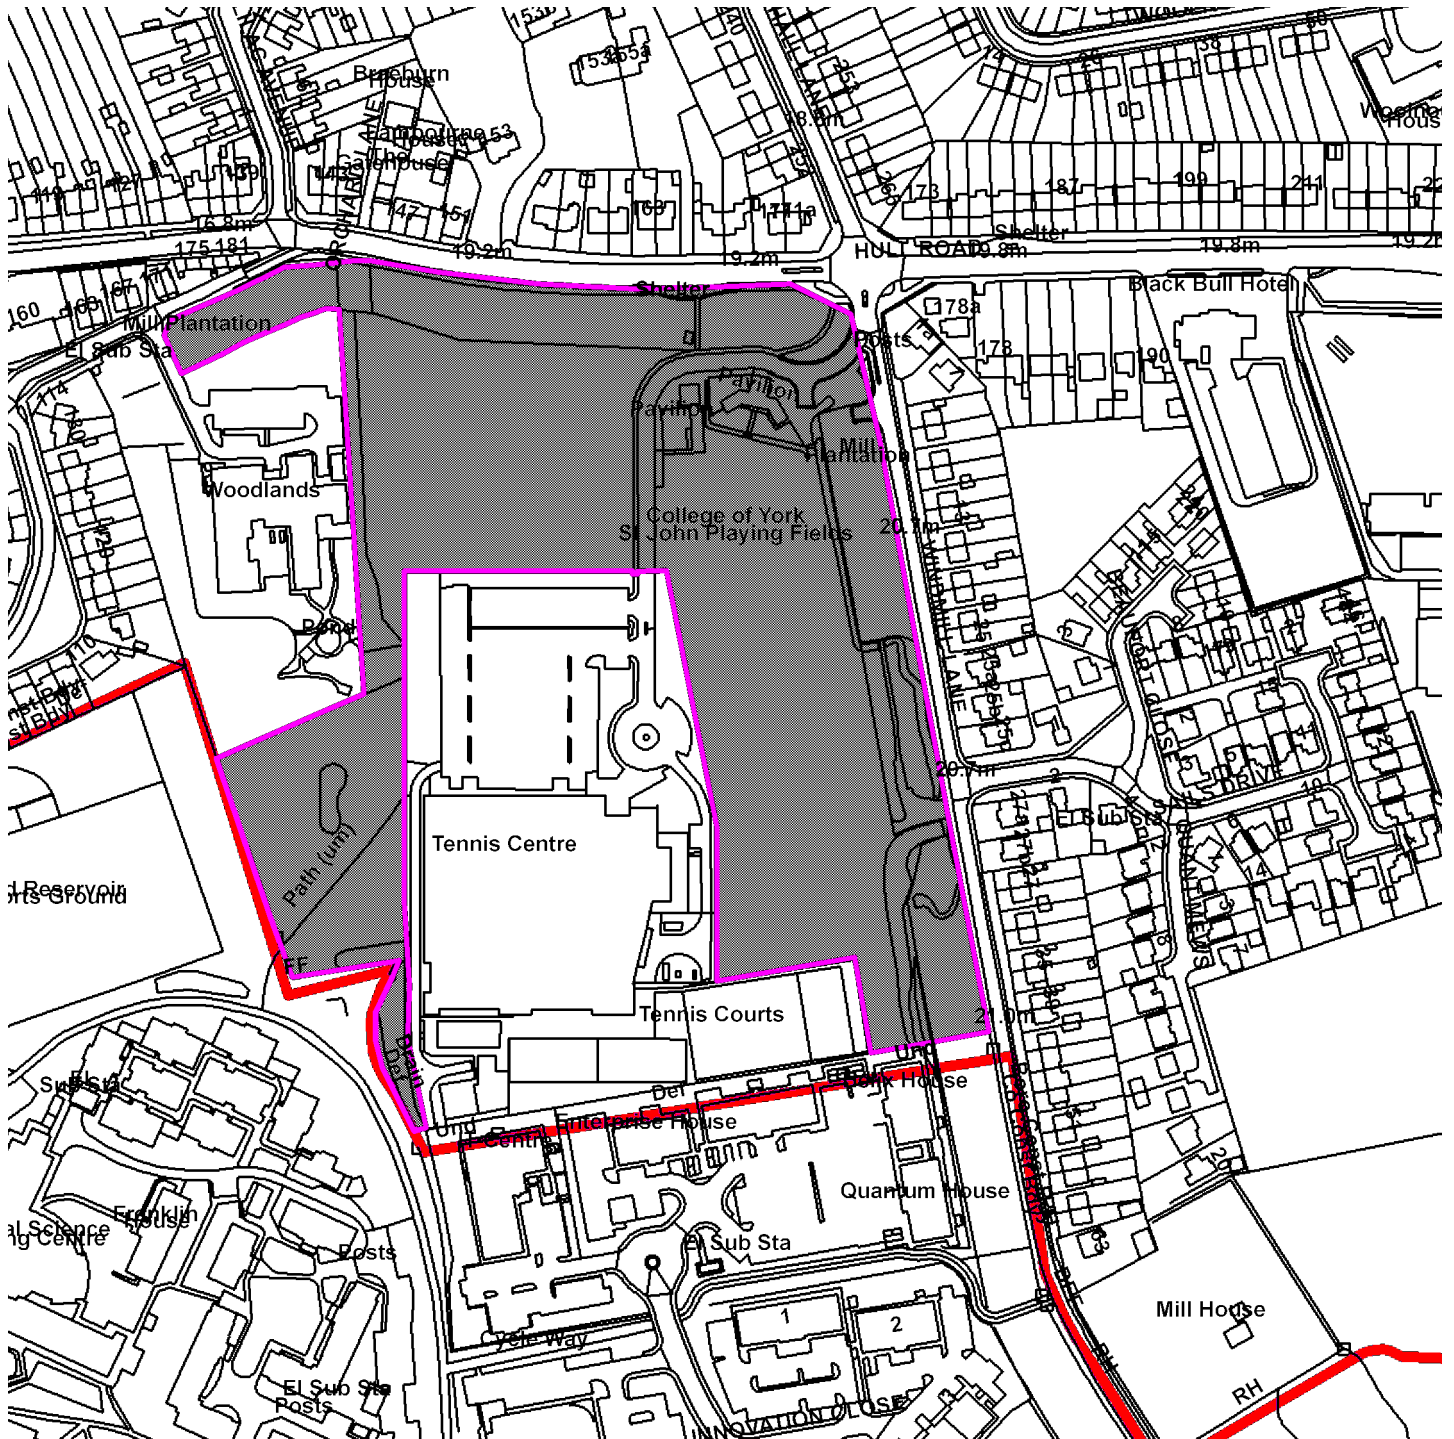

16/02358/OUTM

York St John University Playing Fields, Windmill Lane, York

GIS by ESRI (UK)

Scale : 1:2995

Reproduced from the Ordnance Survey map with the permission of the Controller of Her Majesty's Stationery Office © Crown Copyright 2000.

Unauthorised reproduction infringes Crown Copyright and may lead to prosecution or civil proceedings.

Organisation	Not Set
Department	Not Set
Comments	
Date	10 April 2017
SLA Number	Not Set