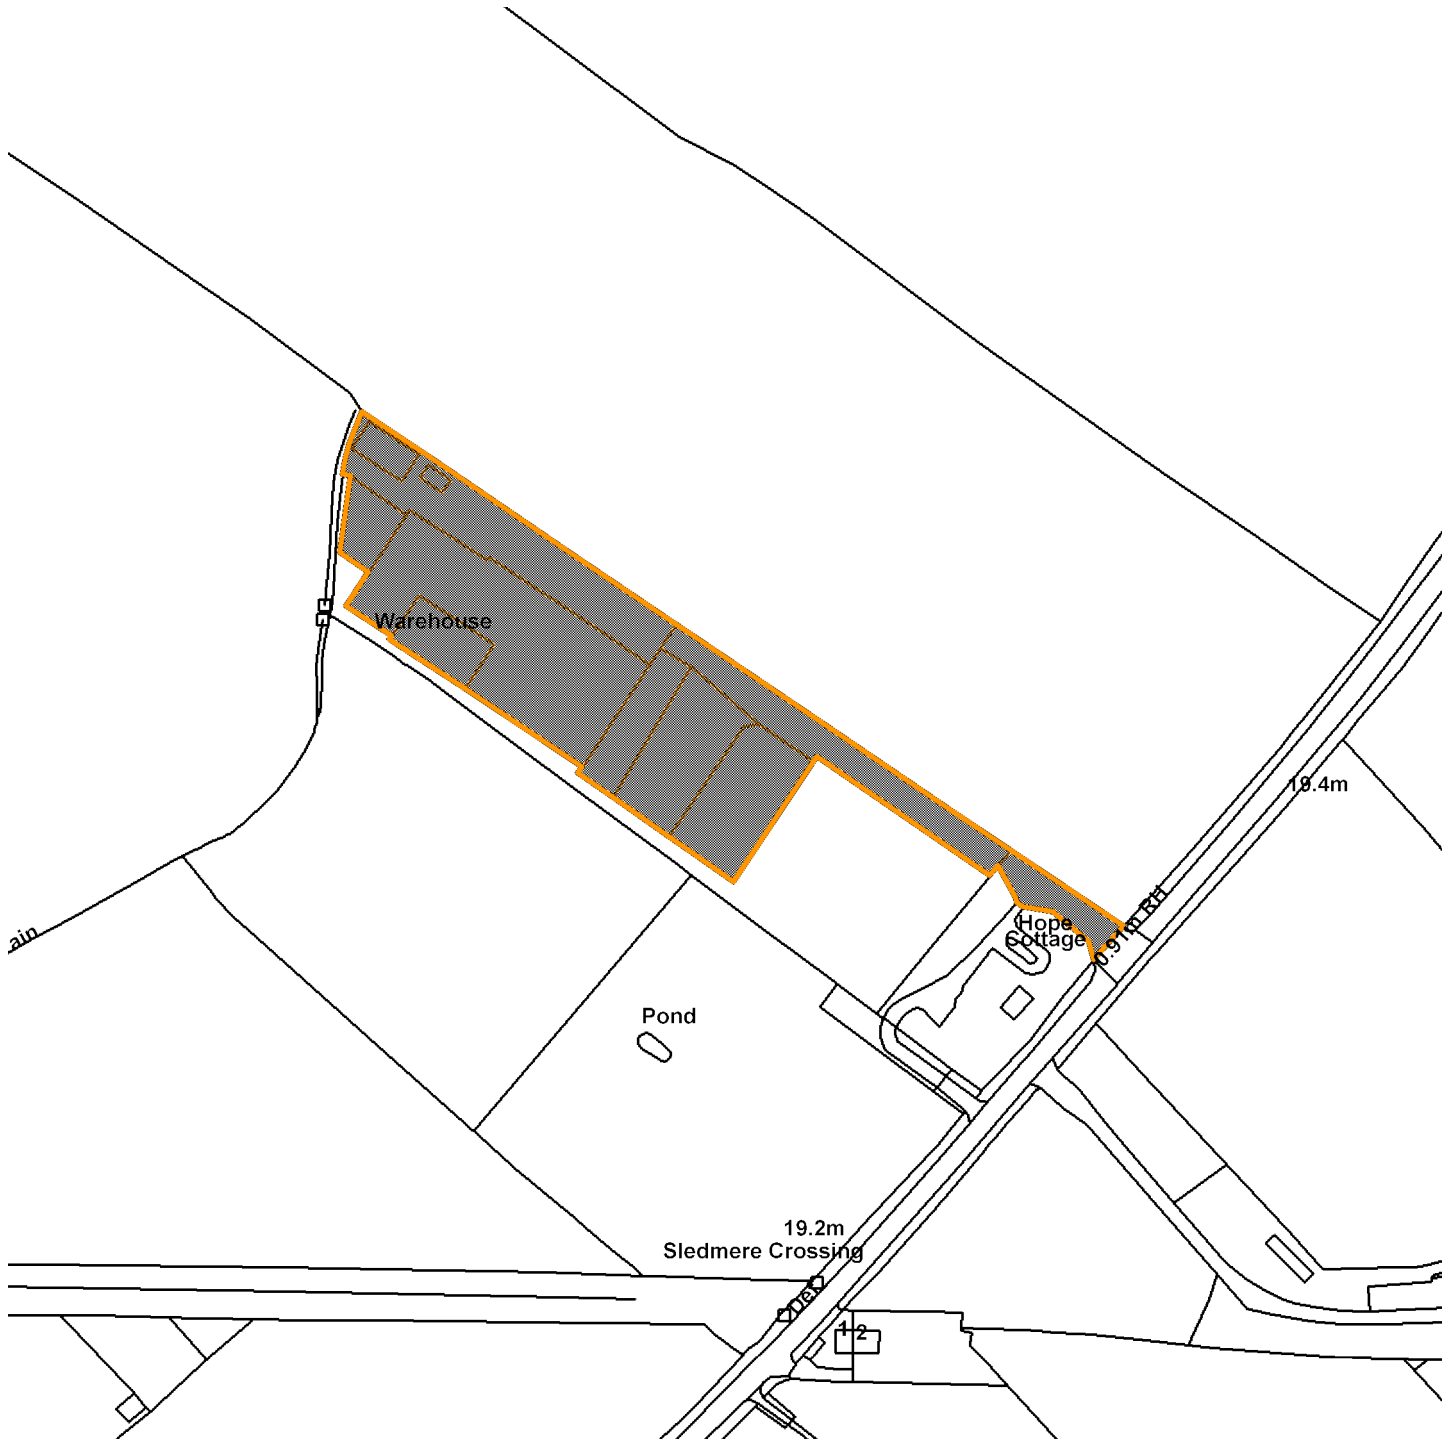

16/02812/FULM

Rosti Automotive Stamford Bridge, The Warehouse, Stamford Bridge Road

Scale : 1:2576

Reproduced from the Ordnance Survey map with the permission of the Controller of Her Majesty's Stationery Office © Crown Copyright 2000.

Unauthorised reproduction infringes Crown Copyright and may lead to prosecution or civil proceedings.

Organisation	Not Set
Department	Not Set
Comments	Site plan
Date	06 February 2017
SLA Number	Not Set