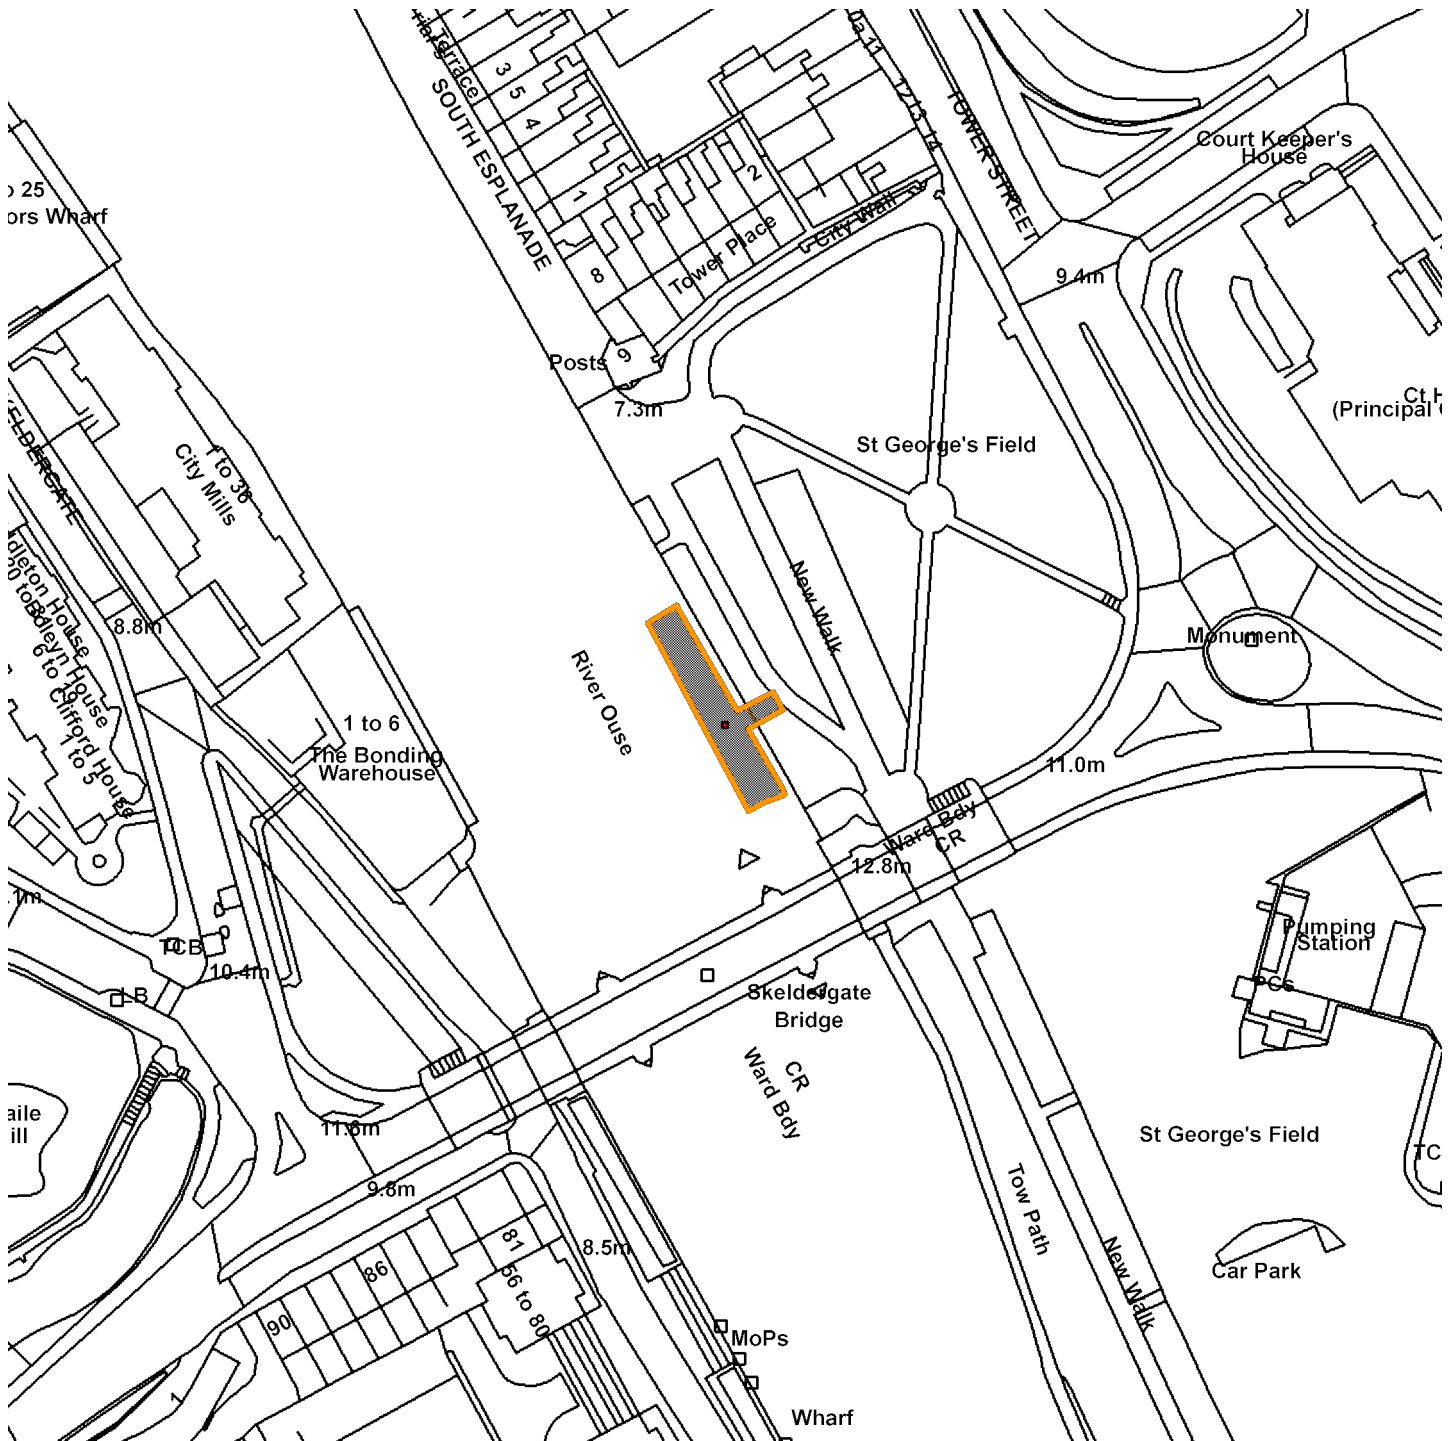

16/01769/FUL

Proposed Floating Arts Venue, South Esplanade

Scale : 1:1297

Reproduced from the Ordnance Survey map with the permission of the Controller of Her Majesty's Stationery Office © Crown Copyright 2000.