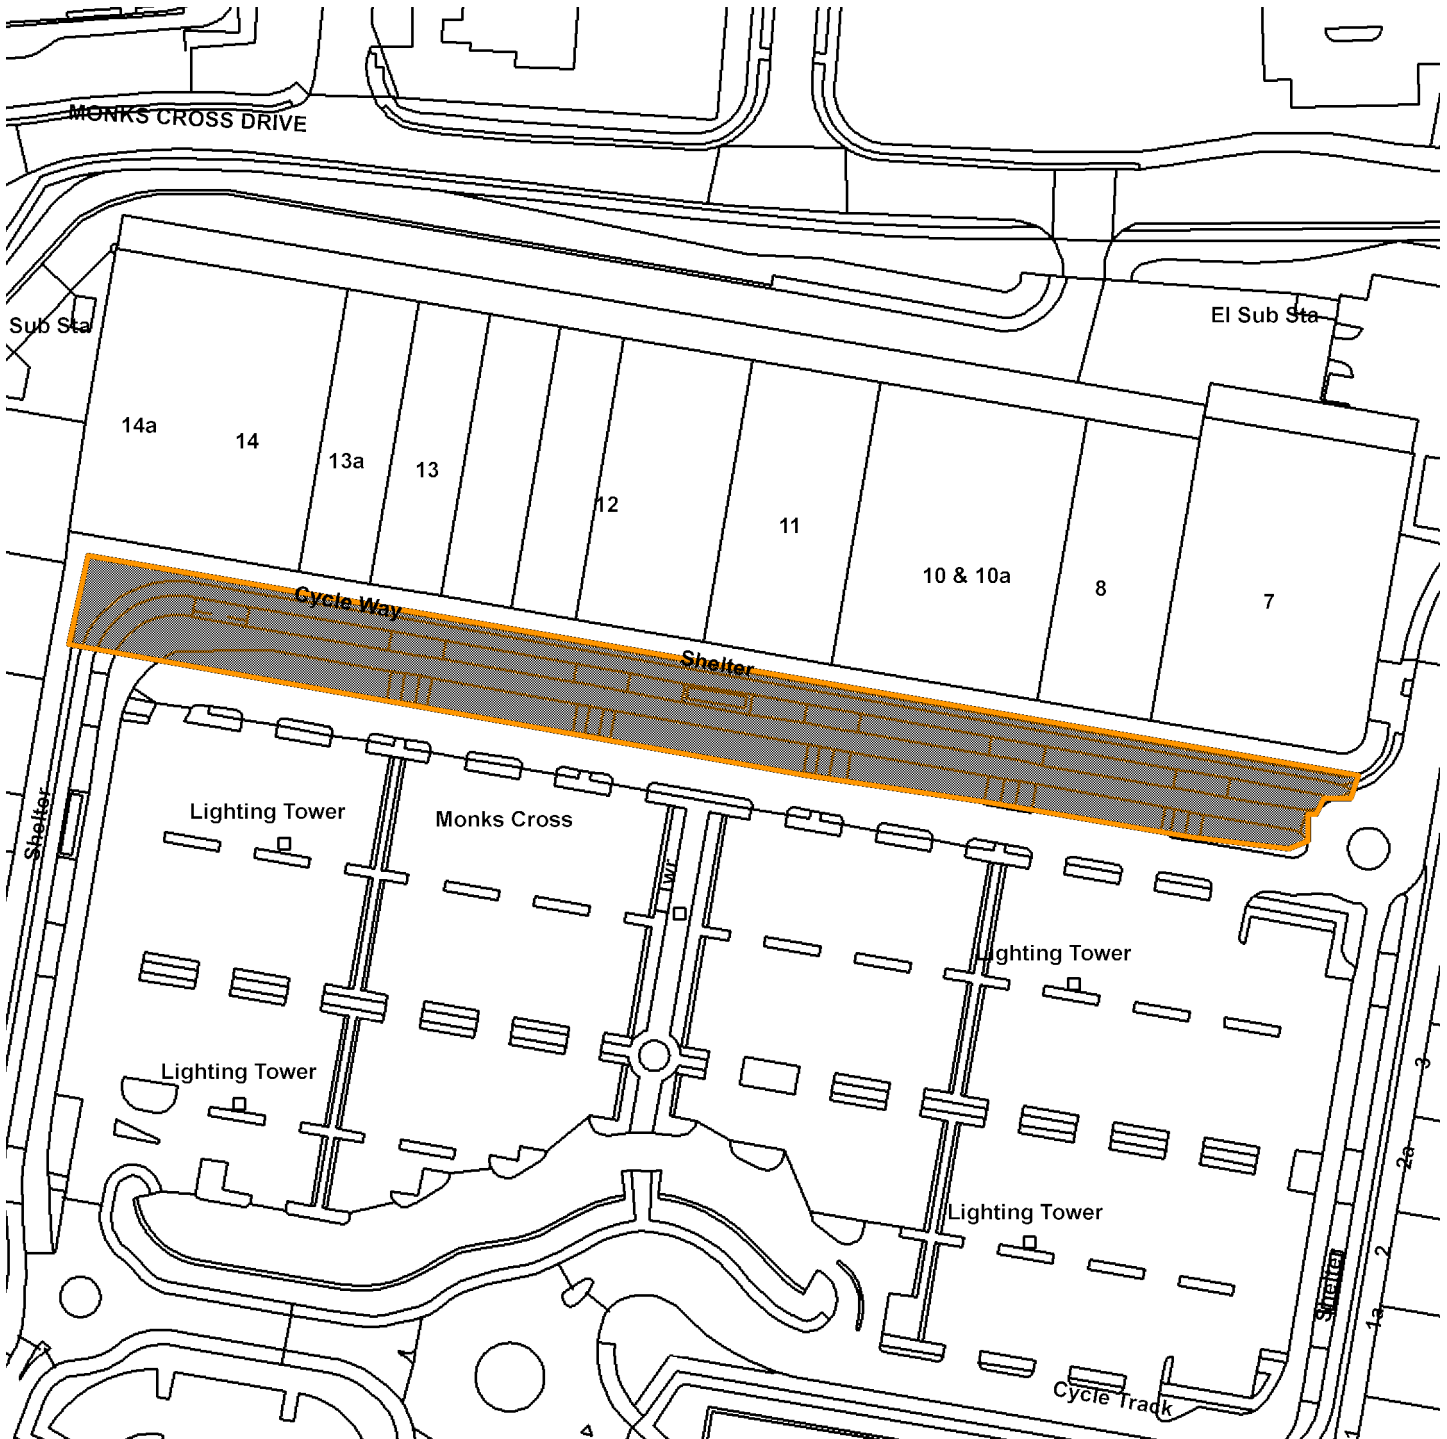

16/01968/FULM

Monks Cross Shopping Park Trust, Monks Cross Shopping Park, Monks Cross

Scale : 1:1297

Reproduced from the Ordnance Survey map with the permission of the Controller of Her Majesty's Stationery Office © Crown Copyright 2000.

Unauthorised reproduction infringes Crown Copyright and may lead to prosecution or civil proceedings.

Produced using ESRI (UK)'s MapExplorer 2.0 - <http://www.esriuk.com>

Organisation	Not Set
Department	Not Set
Comments	Site Plan
Date	06 December 2016
SLA Number	Not Set