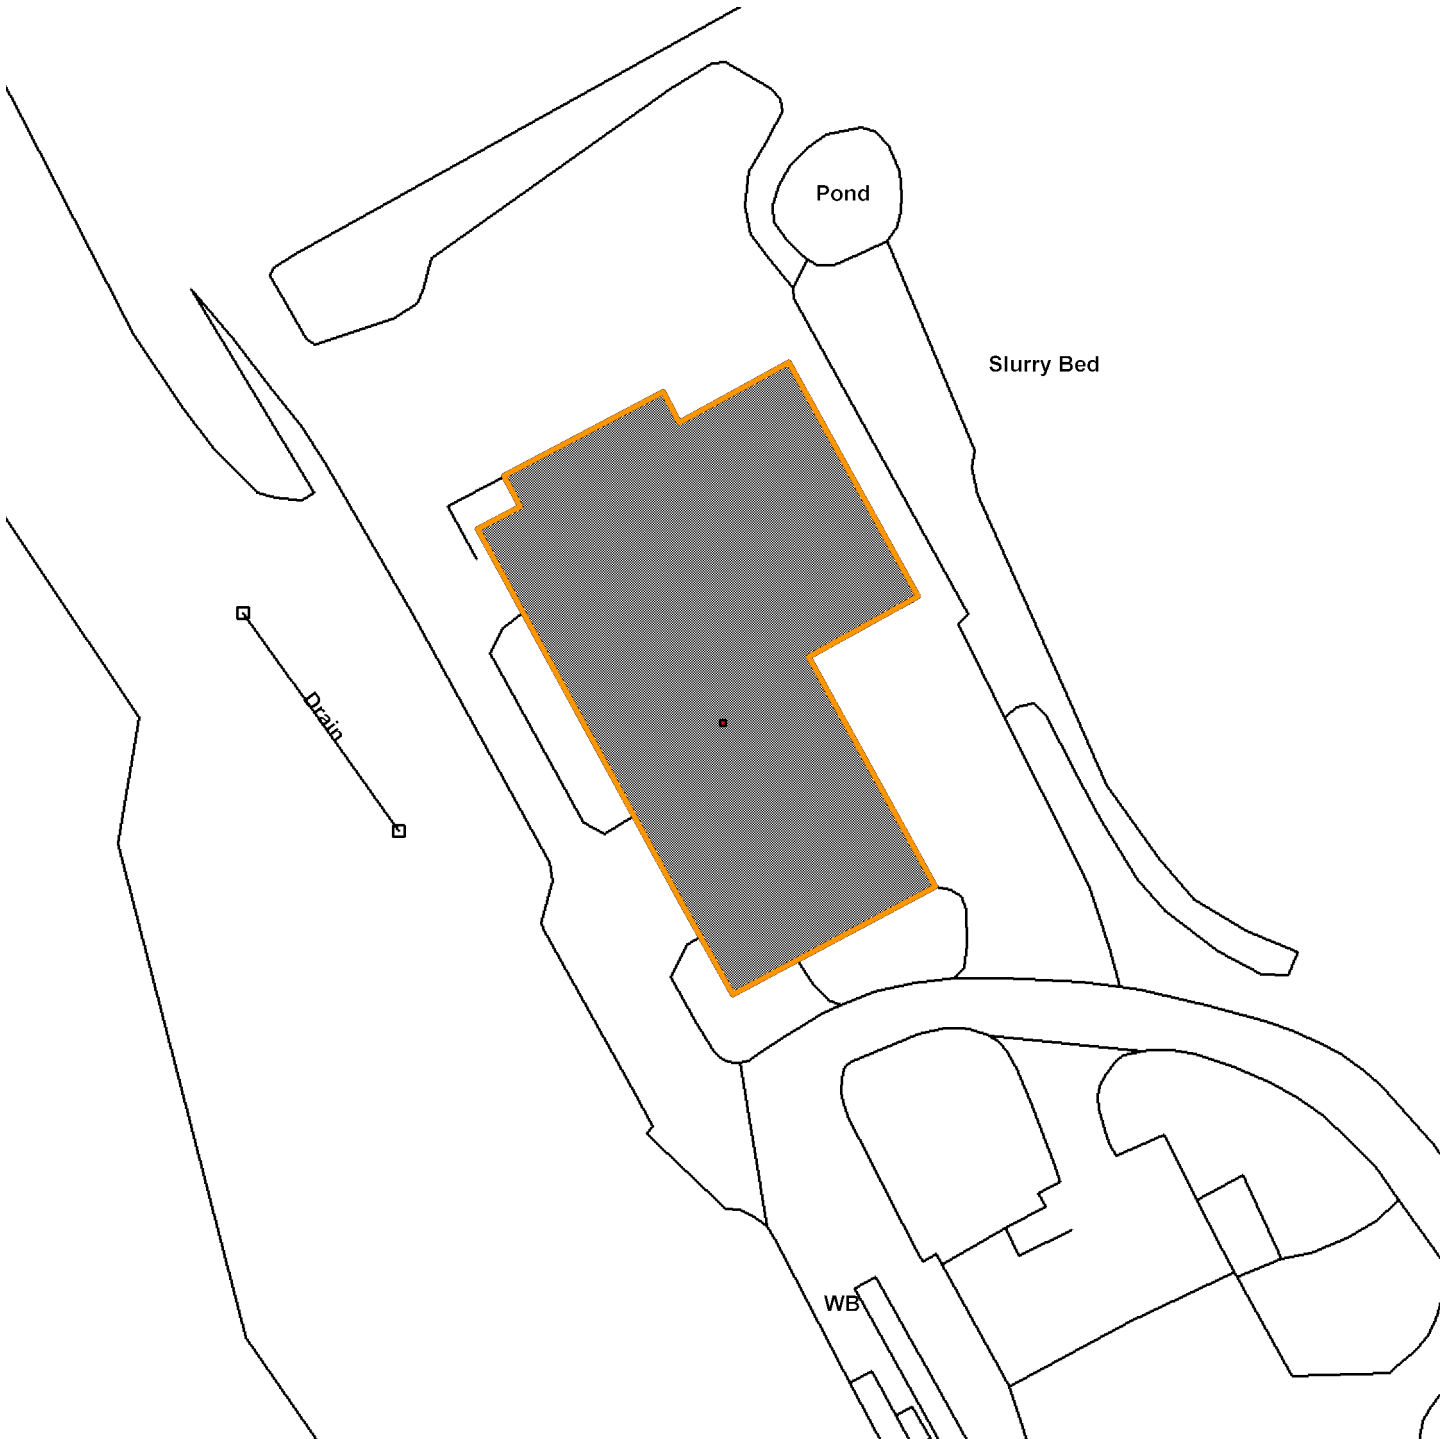

16/00534/FULM

Yorwaste Harewood Whin Tinker Lane Rufforth

Scale : 1:1024

Reproduced from the Ordnance Survey map with the permission of the Controller of Her Majesty's Stationery Office © Crown Copyright 2000.