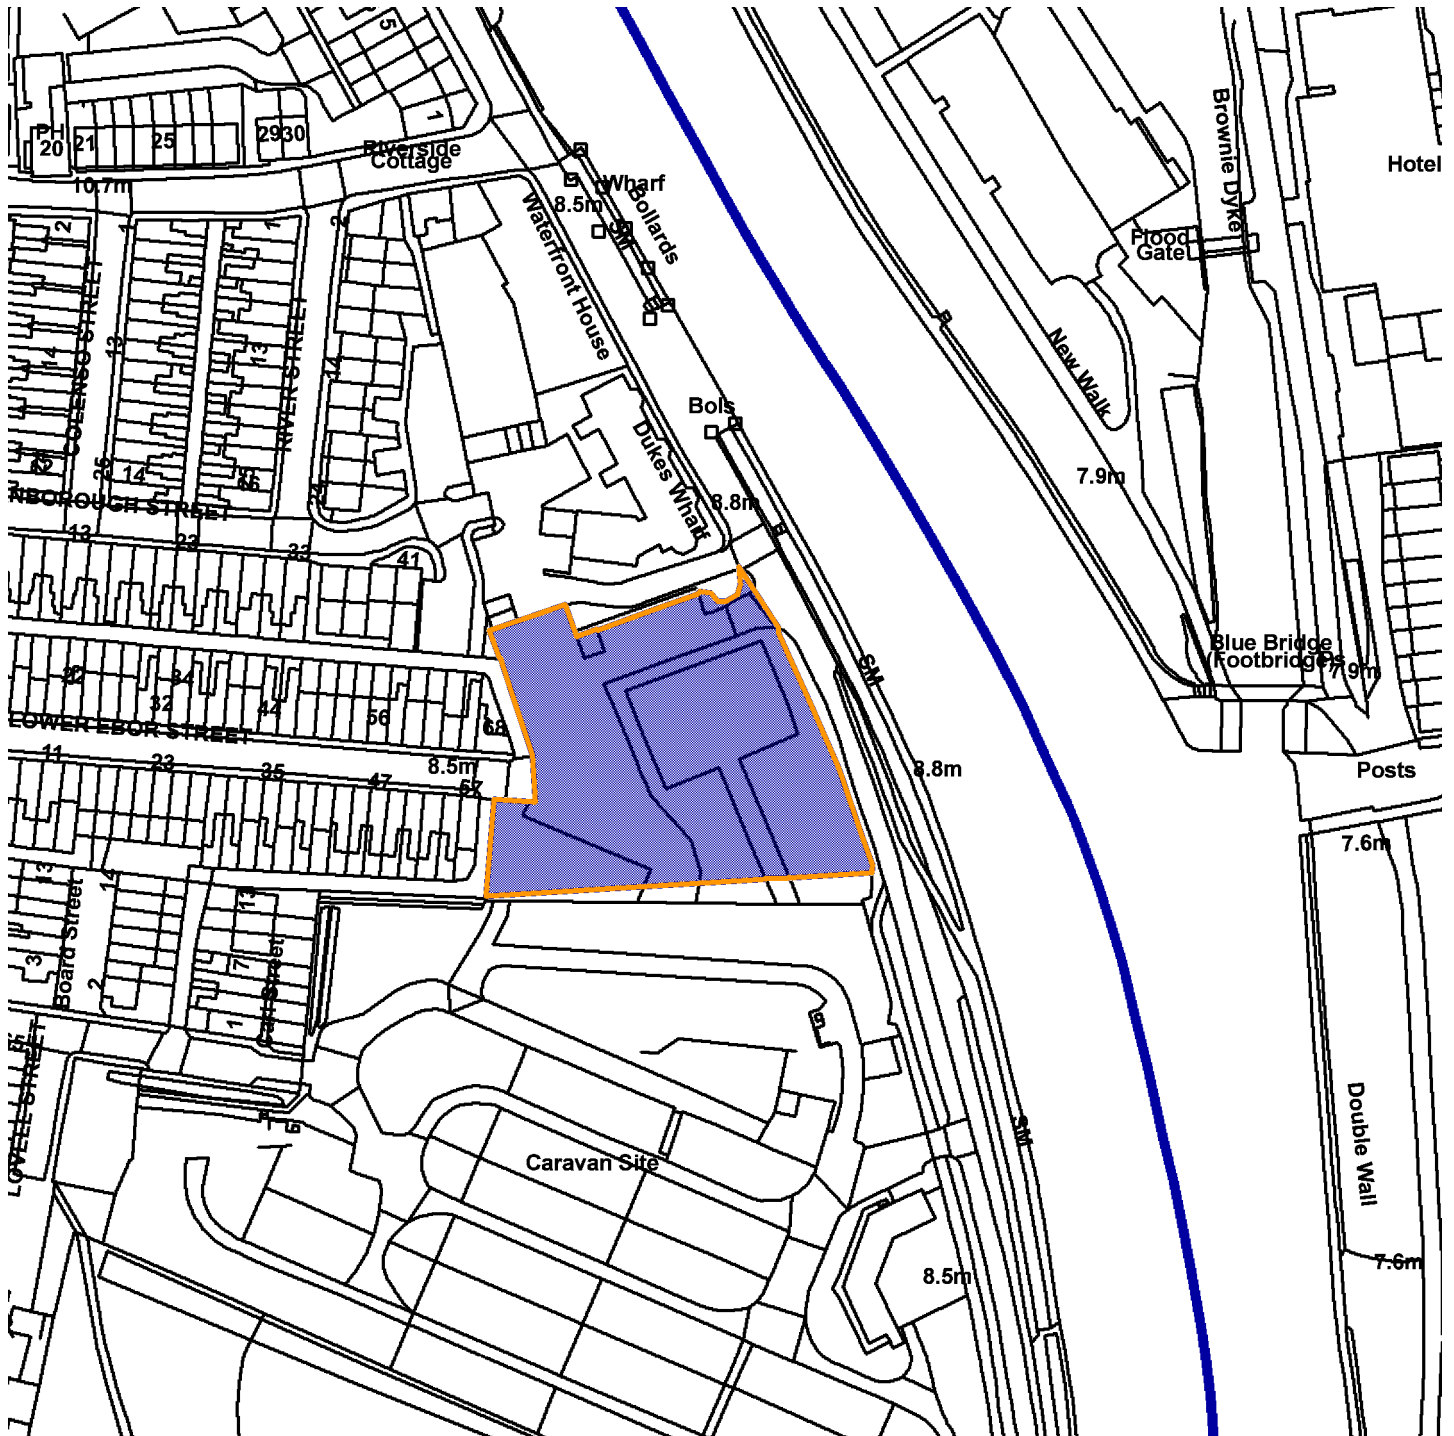

15/02321/FULM

Former Unit A1, Parkside Commercial Centre, Terry Avenue, York

GIS by ESRI (UK)

Scale : 1:1527

Reproduced from the Ordnance Survey map with the permission of the Controller of Her Majesty's Stationery Office © Crown Copyright 2000.

Unauthorised reproduction infringes Crown Copyright and may lead to prosecution or civil proceedings.

Organisation	Not Set
Department	Not Set
Comments	Site Plan
Date	17 October 2016
SLA Number	Not Set