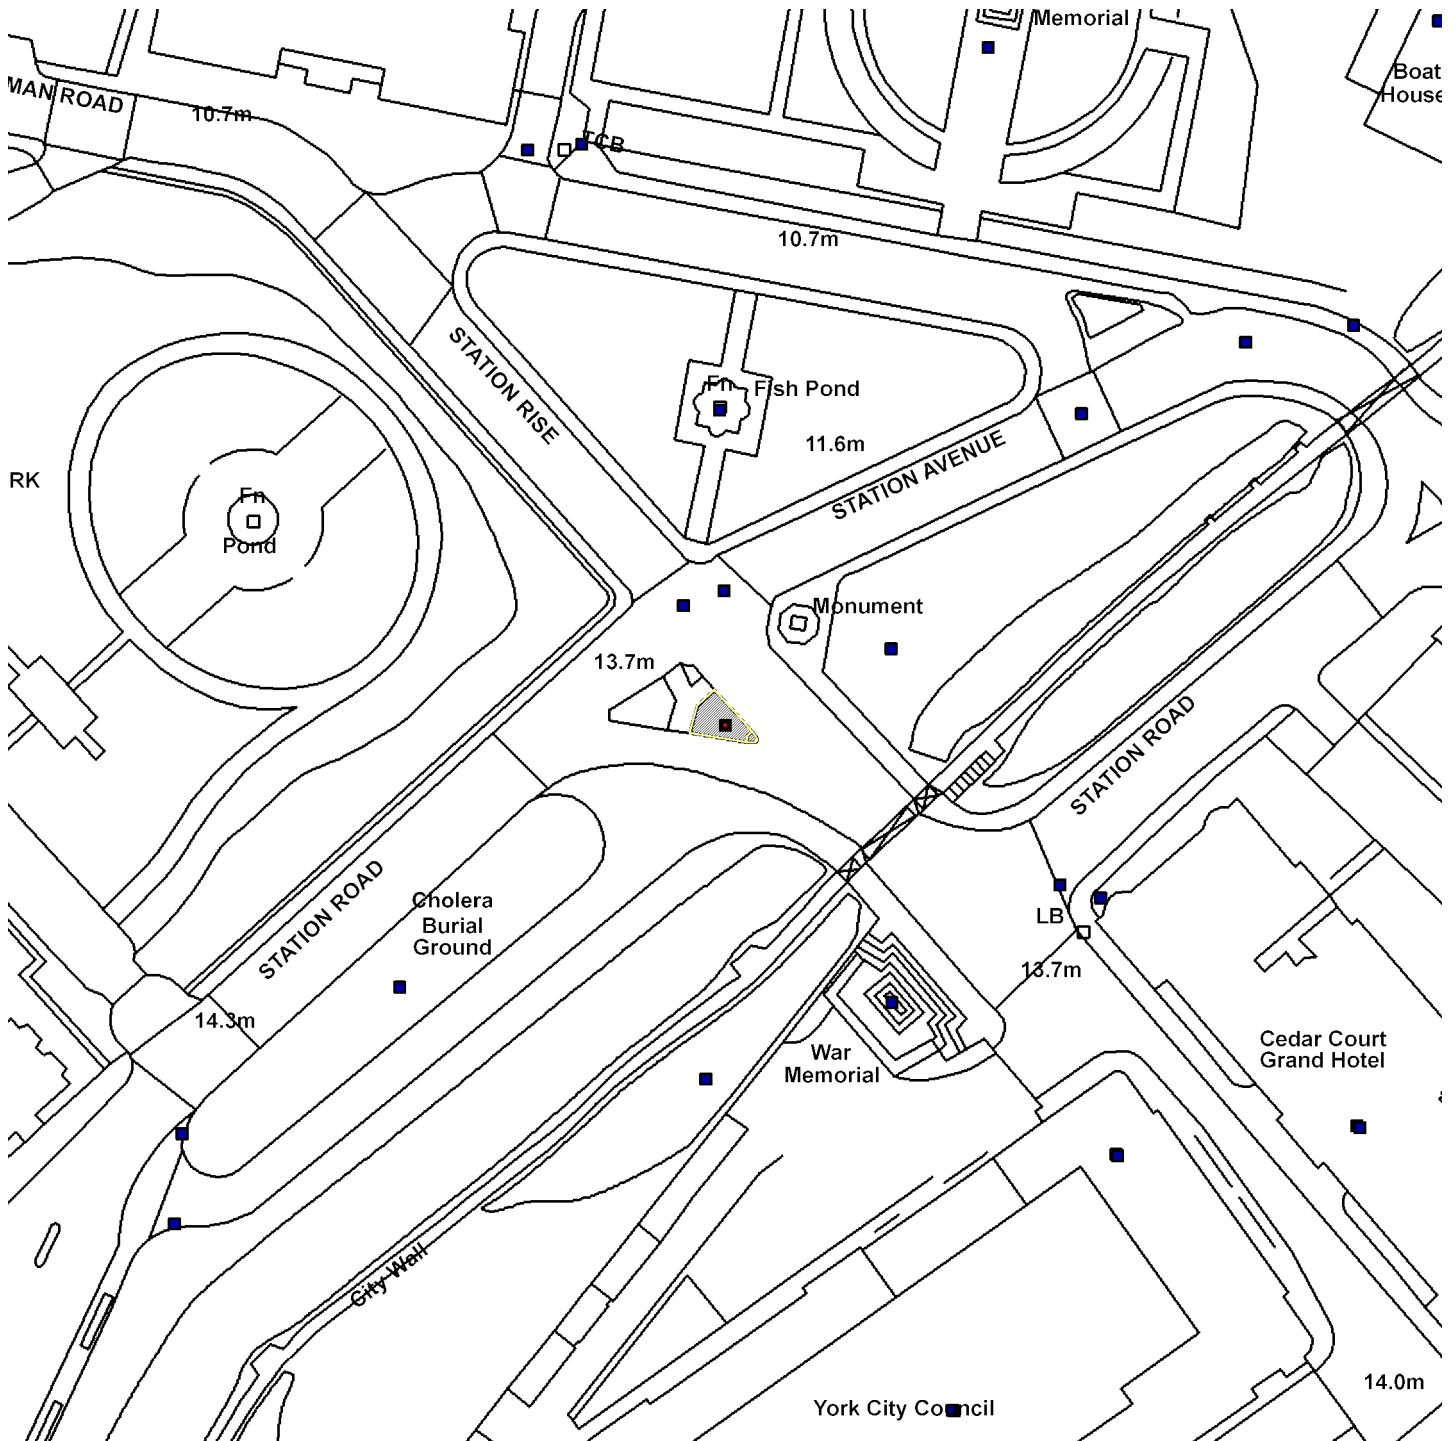

14/02465/FUL

Traffic Island, Station Rise.

Scale : 1:1059

Reproduced from the Ordnance Survey map with the permission of the Controller of Her Majesty's Stationery Office © Crown Copyright 2000.

Unauthorised reproduction infringes Crown Copyright and may lead to prosecution or civil proceedings.

Organisation	CYC
Department	Not Set
Comments	Site Plan
Date	26 January 2015
SLA Number	Not Set