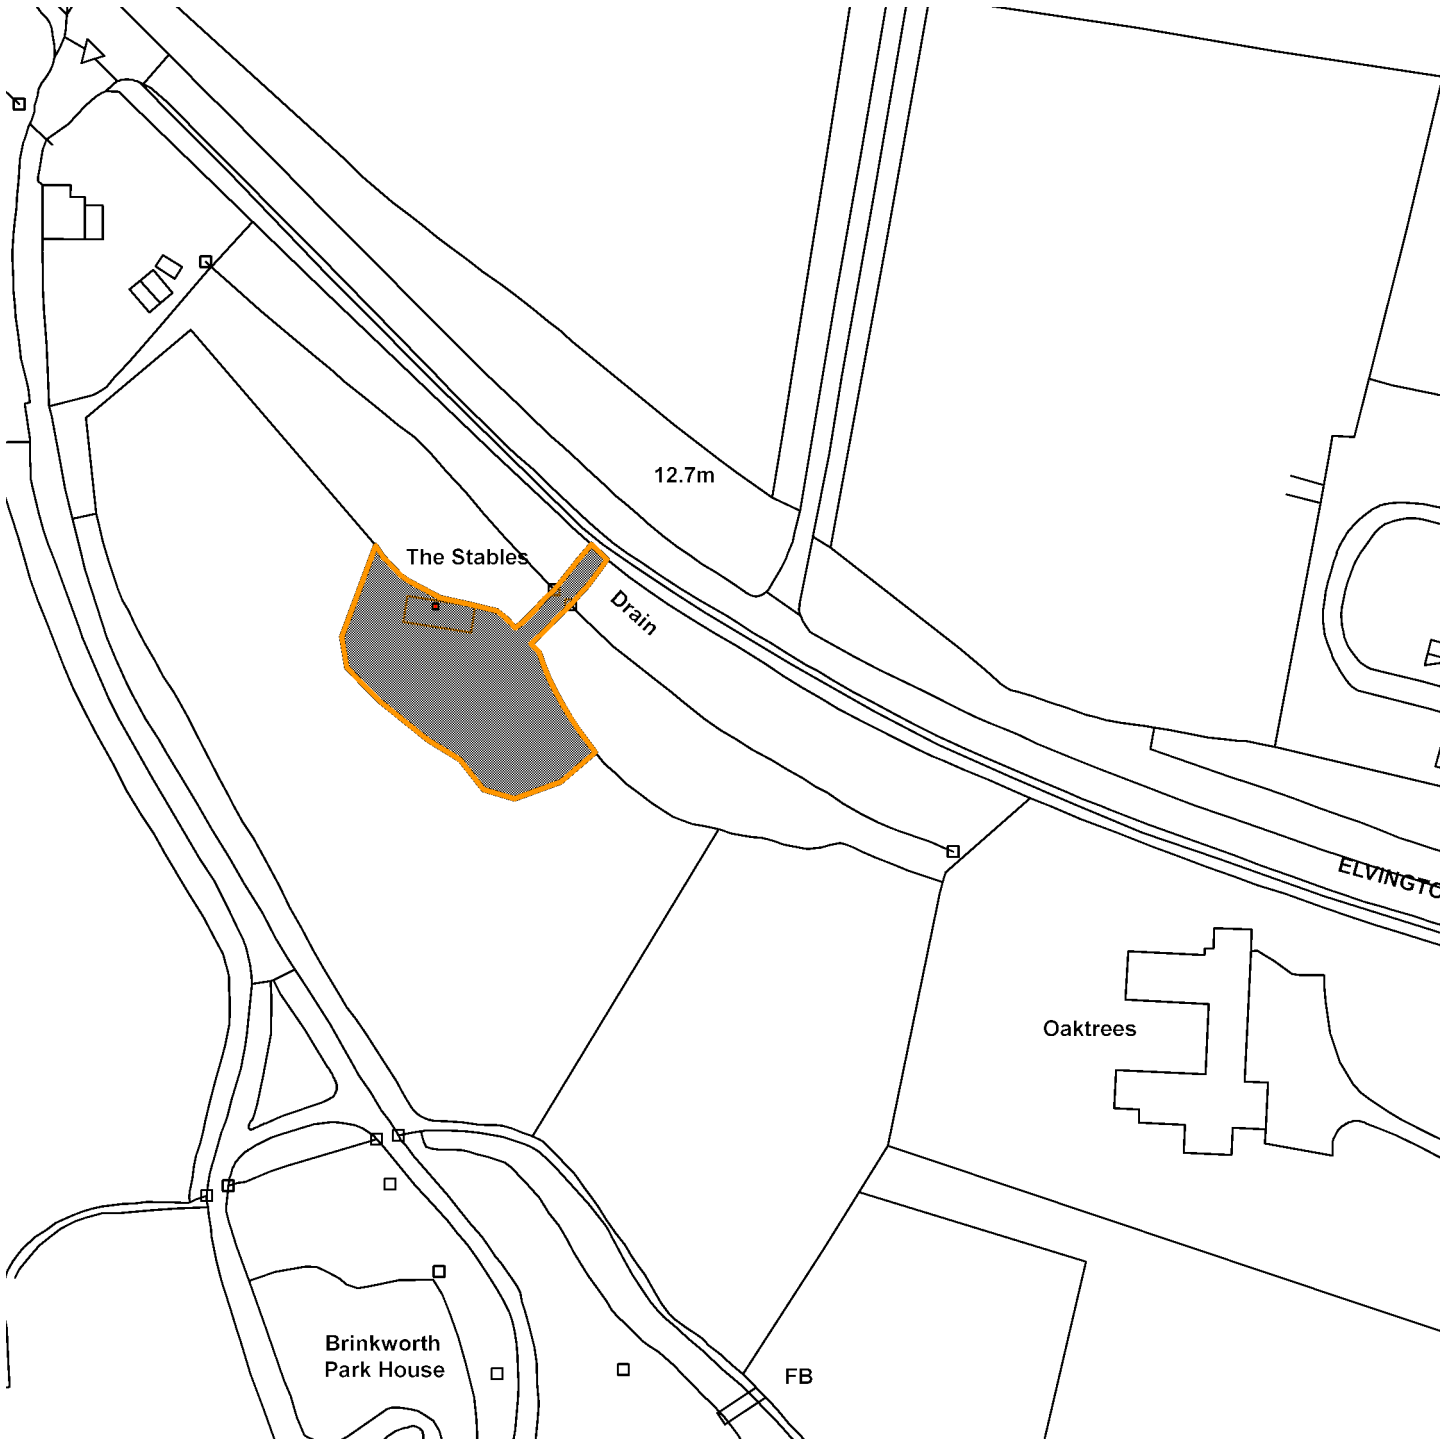

16/01443/FUL

The Stables, Elvington Lane, Elvington

Scale : 1:1349

Reproduced from the Ordnance Survey map with the permission of the Controller of Her Majesty's Stationery Office © Crown Copyright 2000.

Unauthorised reproduction infringes Crown Copyright and may lead to prosecution or civil proceedings.

Organisation	Not Set
Department	Not Set
Comments	Site Plan
Date	13 March 2017
SLA Number	Not Set