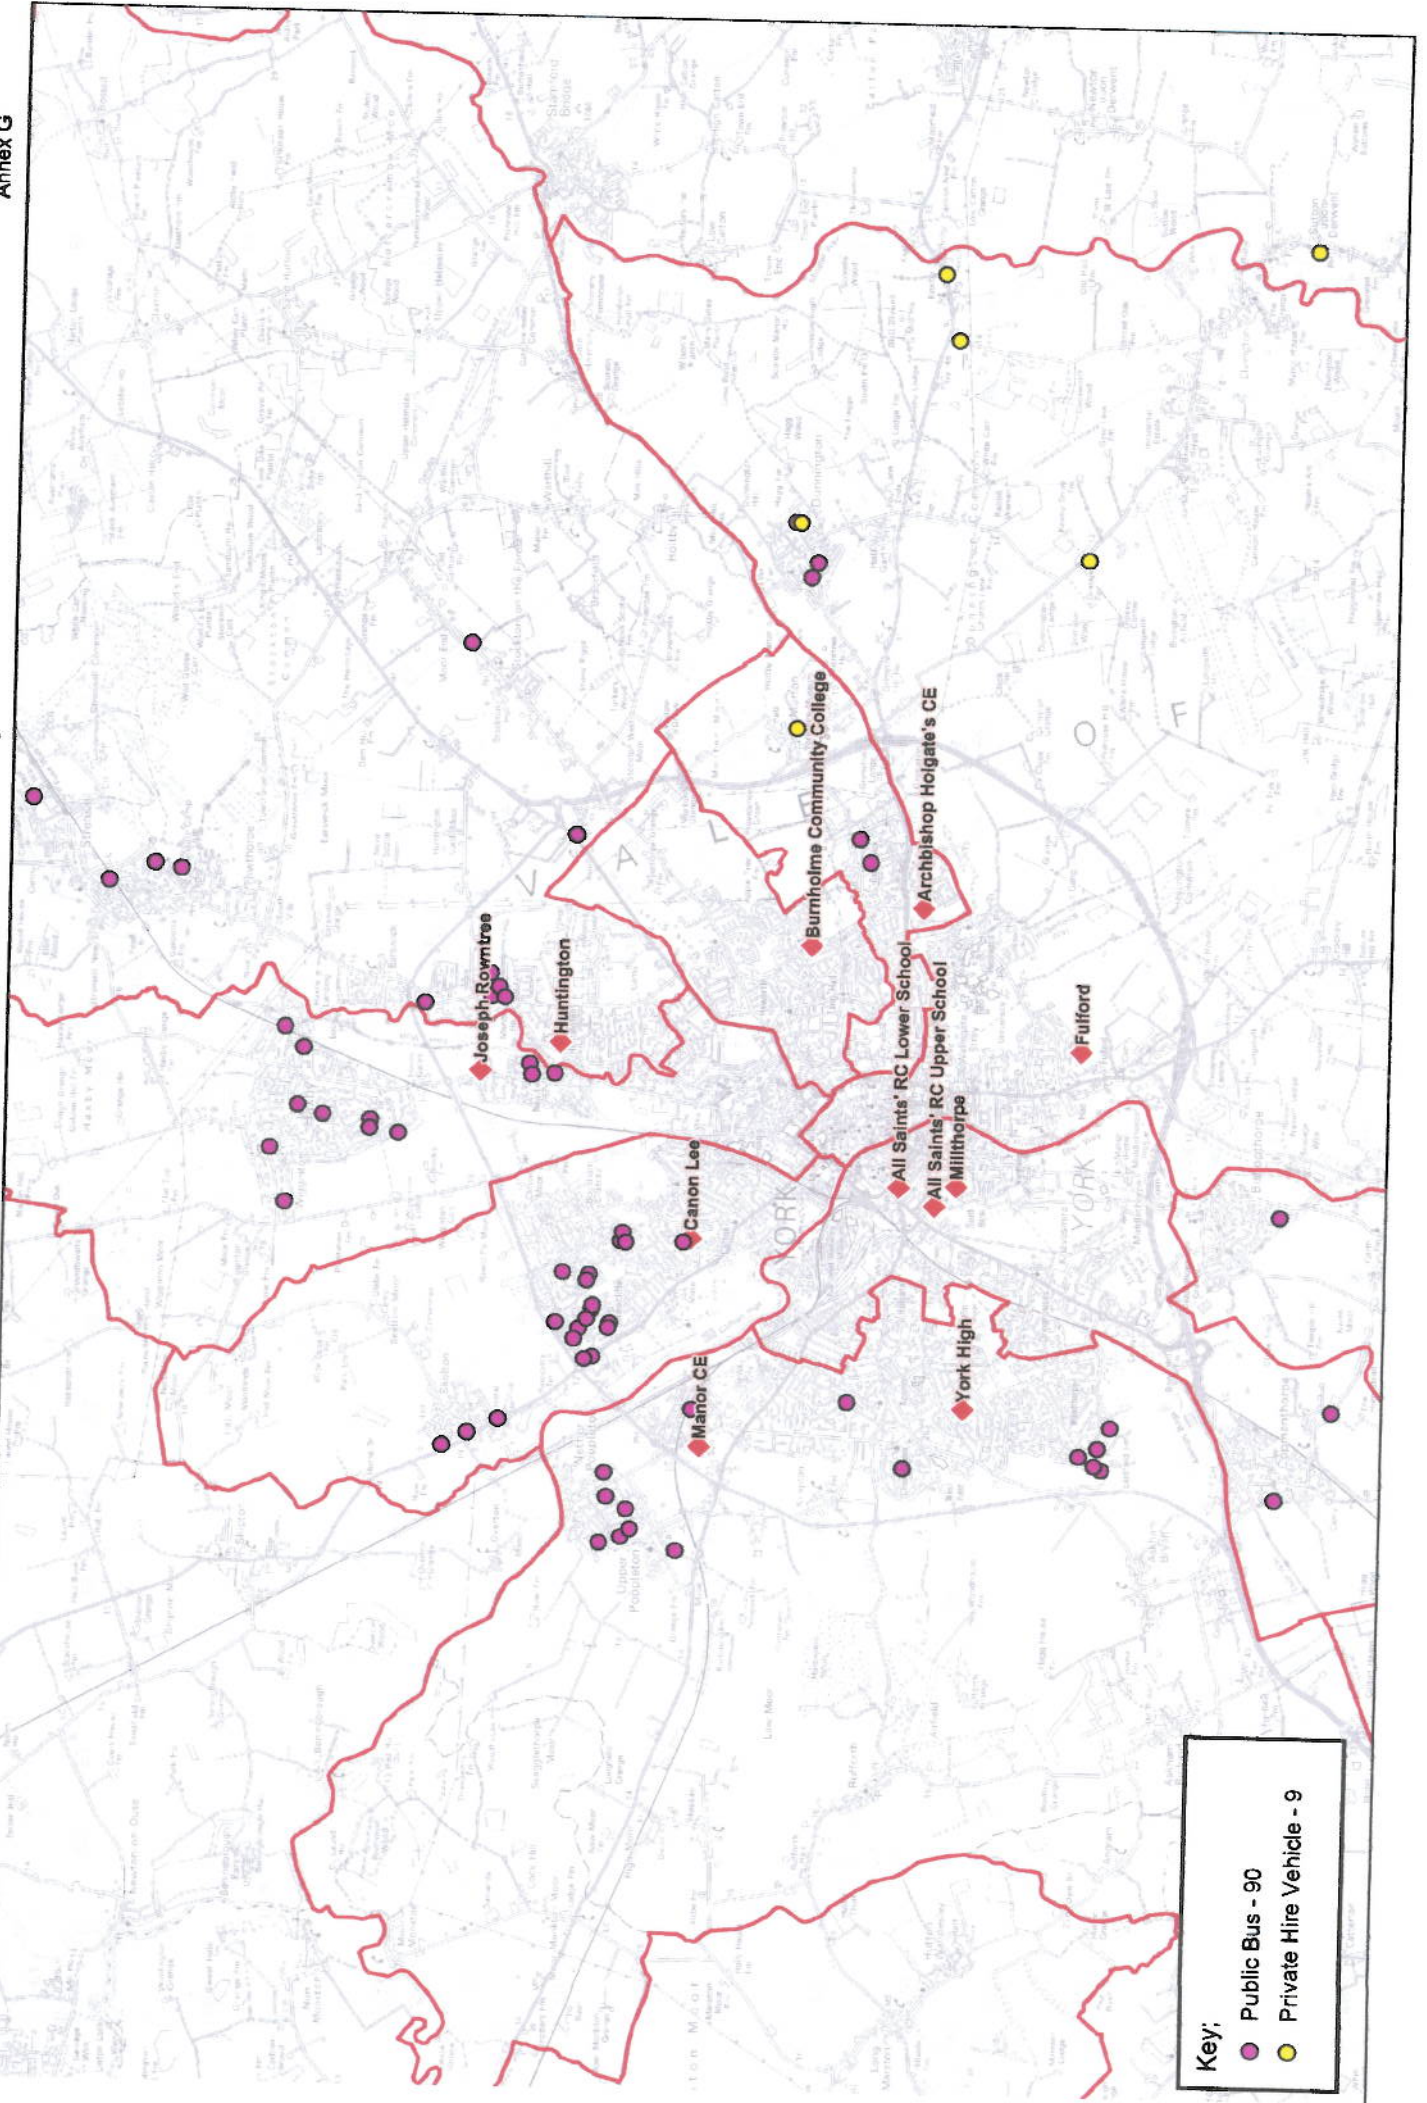

# Location of Pupils Currently Receiving Transport to Attend Manor CE School

Annex G

- Key:**
- Public Bus - 22
  - Private Hire Vehicle - 13
  - M2 Bus - 36
  - C3 Bus - 53

# Location of Pupils Currently Receiving Transport to Attend All Saint's RC Secondary School

Annex G

**Key:**

- Public Bus - 90
- Private Hire Vehicle - 9

# Location of Pupils Currently Receiving Transport to Attend Archbishop Holgate's CE Secondary School

**Key:**

- Public Bus - 9
- Private Hire Vehicle - 6