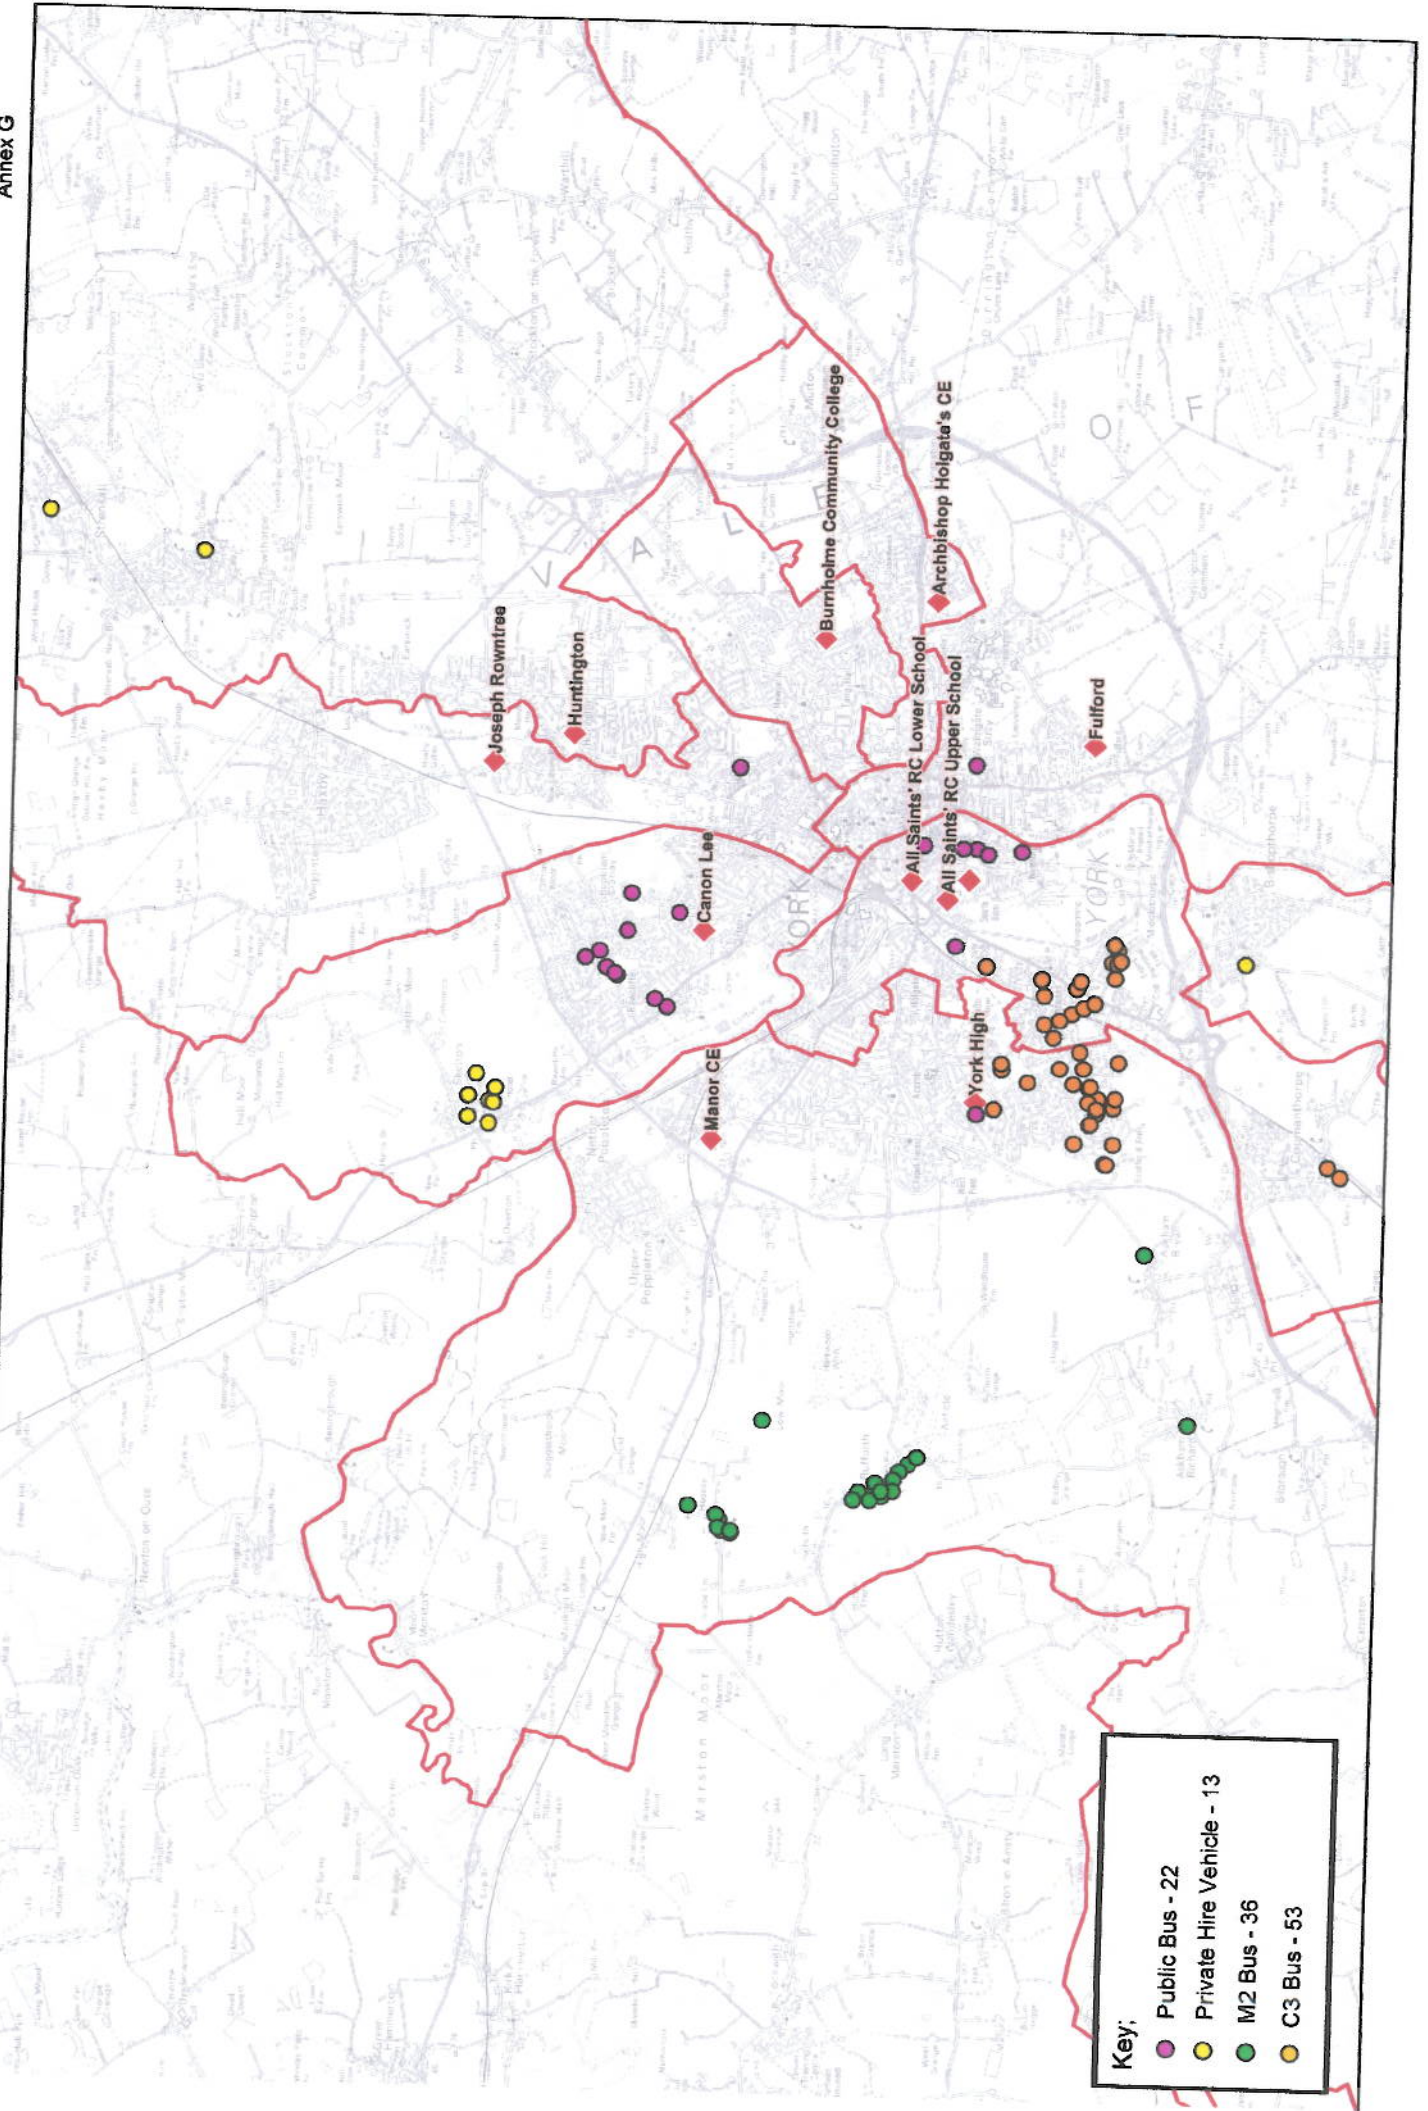

# Location of Pupils Currently Receiving Transport to Attend Manor CE School

Annex G

- Key:**
- Public Bus - 22
  - Private Hire Vehicle - 13
  - M2 Bus - 36
  - C3 Bus - 53

# Location of Pupils Currently Receiving Transport to Attend All Saint's RC Secondary School

Annex G

**Key:**

- Public Bus - 90
- Private Hire Vehicle - 9

# Location of Pupils Currently Receiving Transport to Attend Archbishop Holgate's CE Secondary School

**Key:**

- Public Bus - 9
- Private Hire Vehicle - 6