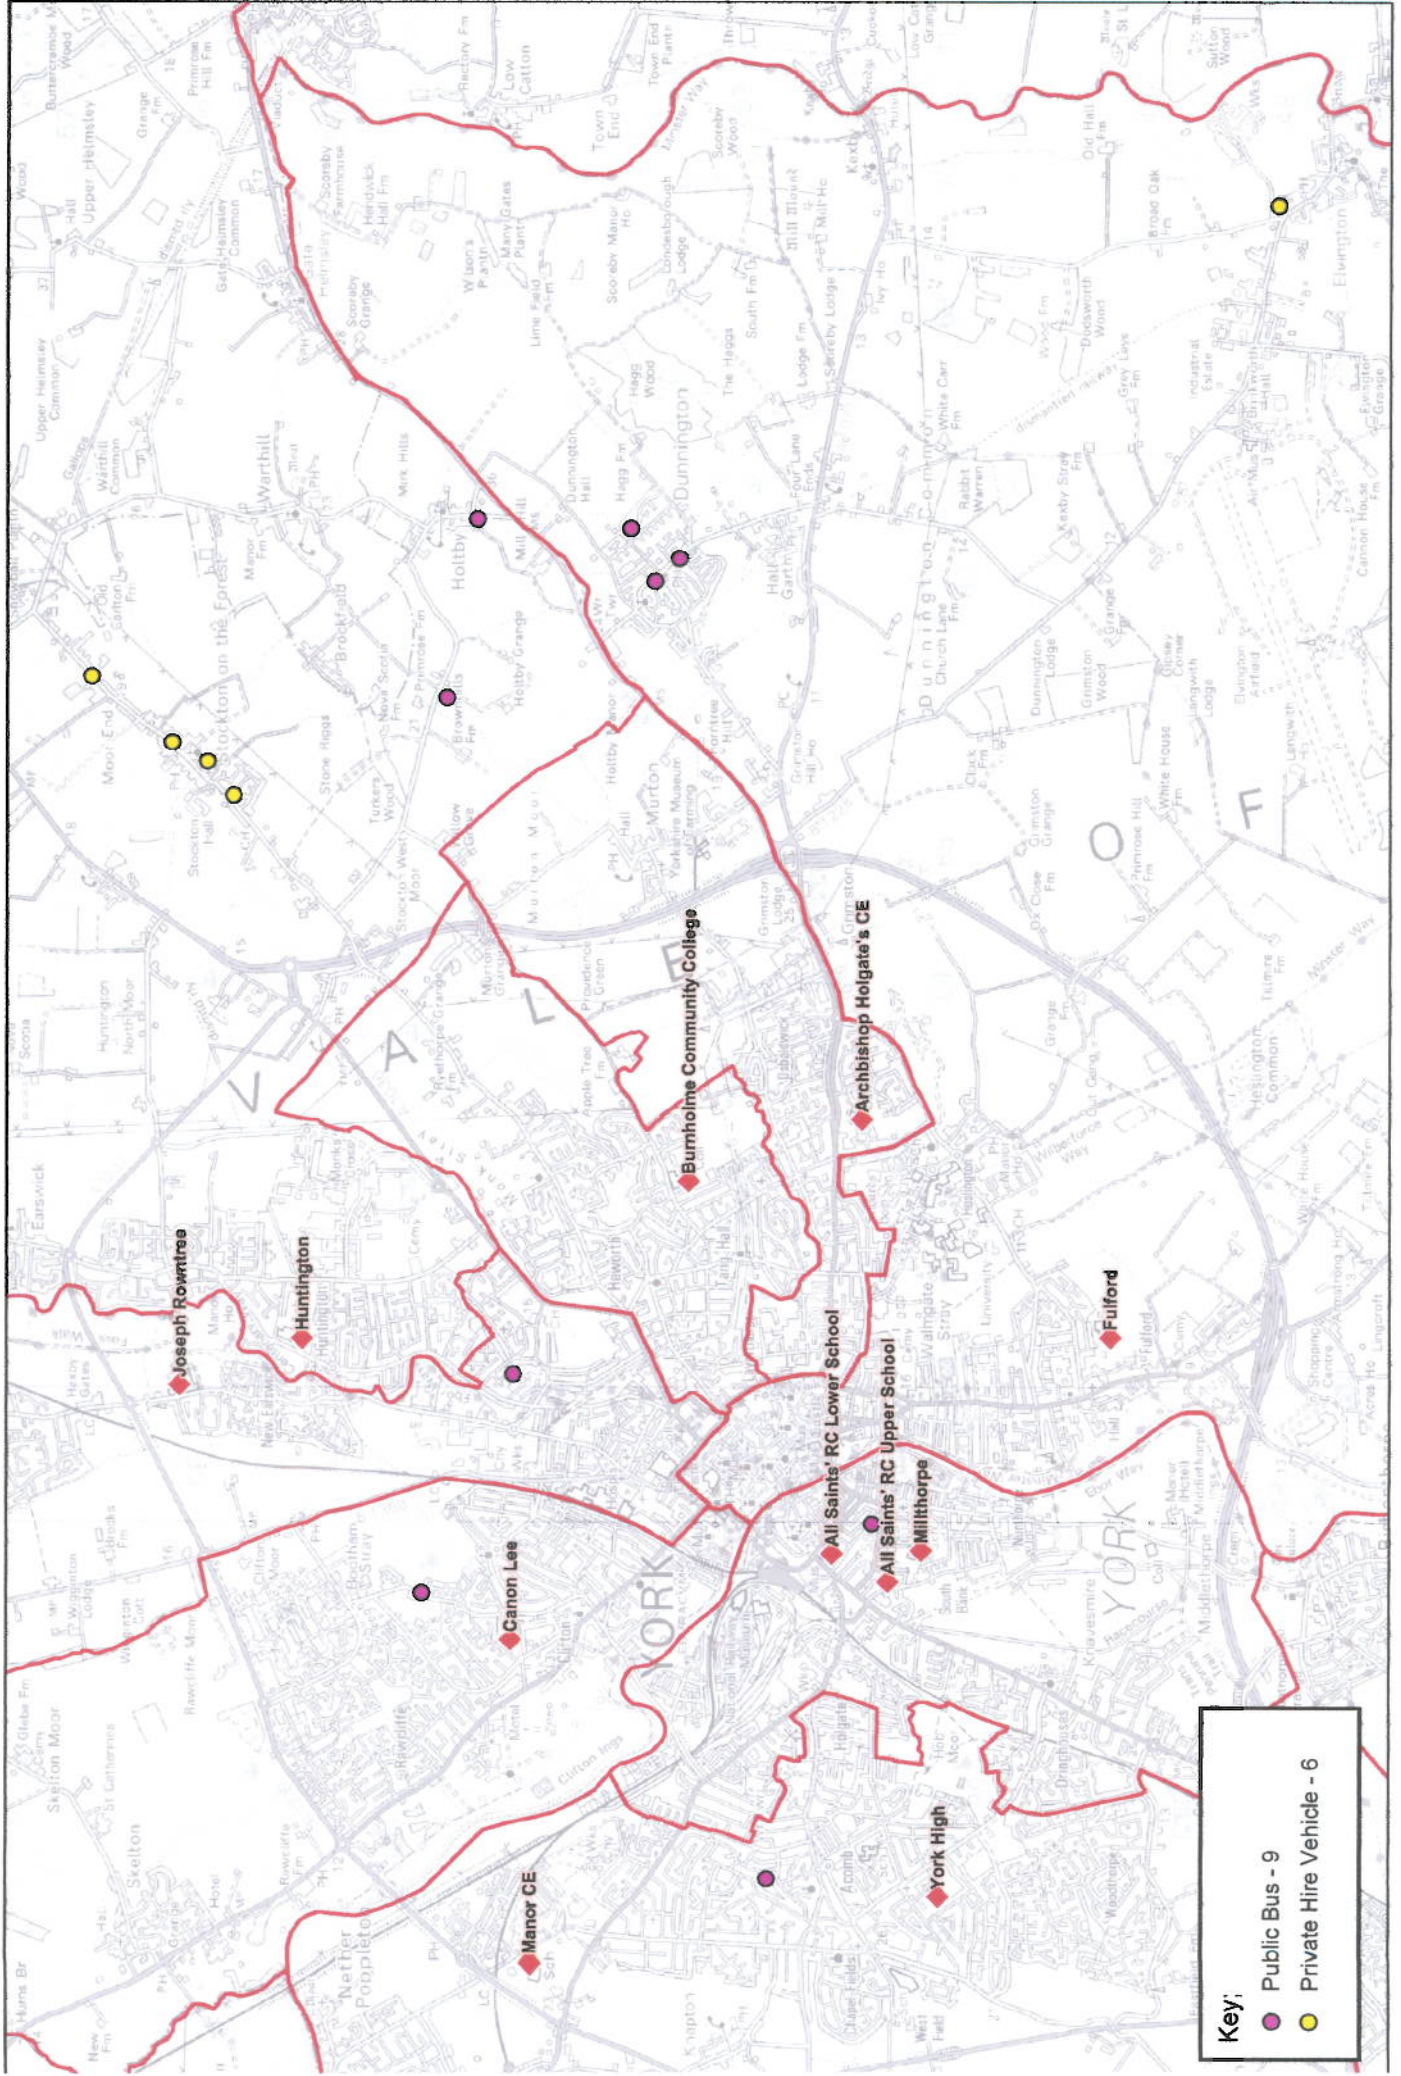

# Location of Pupils Currently Receiving Transport to Attend Manor CE School

Annex G

- Key:**
- Public Bus - 22
  - Private Hire Vehicle - 13
  - M2 Bus - 36
  - C3 Bus - 53

# Location of Pupils Currently Receiving Transport to Attend All Saint's RC Secondary School

Annex G

**Key:**

- Public Bus - 90
- Private Hire Vehicle - 9

# Location of Pupils Currently Receiving Transport to Attend Archbishop Holgate's CE Secondary School

**Key:**

- Public Bus - 9
- Private Hire Vehicle - 6