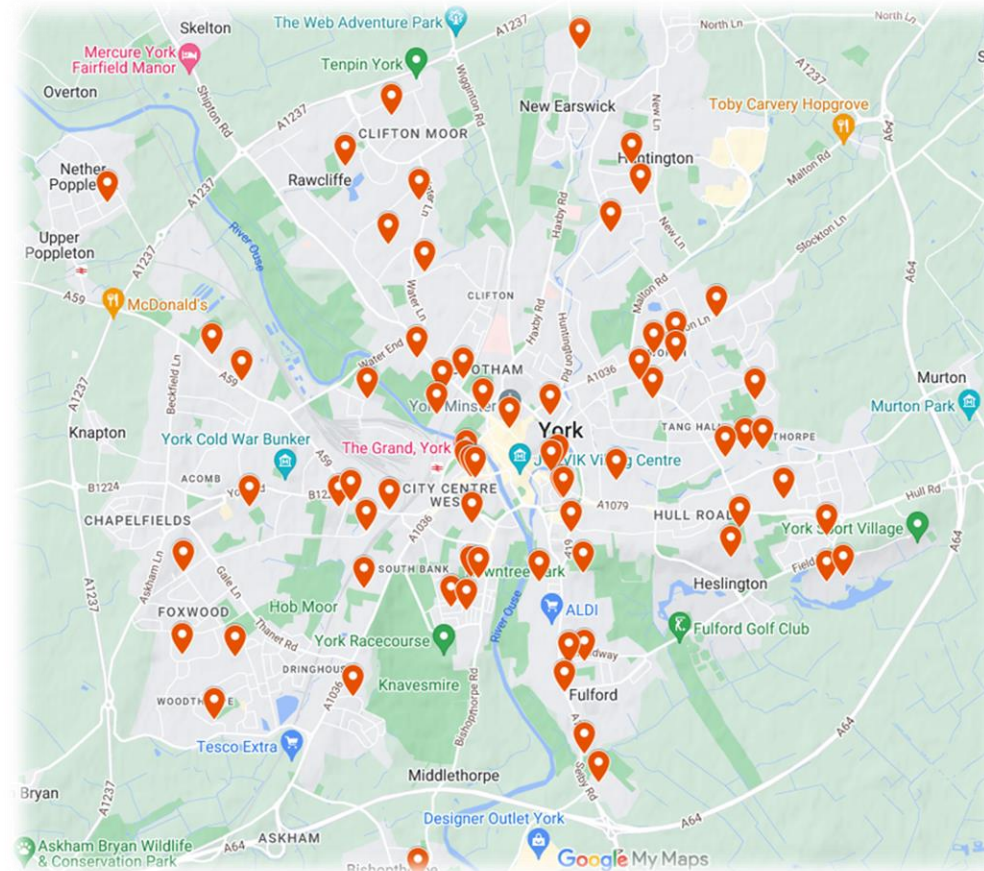

Ward breakdown

Ward	Enquiries
Acomb	2
Bishopthorpe	2
Clifton	6
Copmanthorpe	1
Dringhouses & Woodthorpe	4
Fishergate	5
Fulford & Heslington	3
Guildhall	9
Haxby & Wigginton	4
Heworth	5
Heworth Without	1
Holgate	5
Hull Road	9
Huntington & New Earswick	5
Micklegate	10
Osbaldwick & Derwent	2
Rawcliffe & Clifton Without	3
Rural West York	1
Strensall	1
Westfield	4
Wheldrake	0