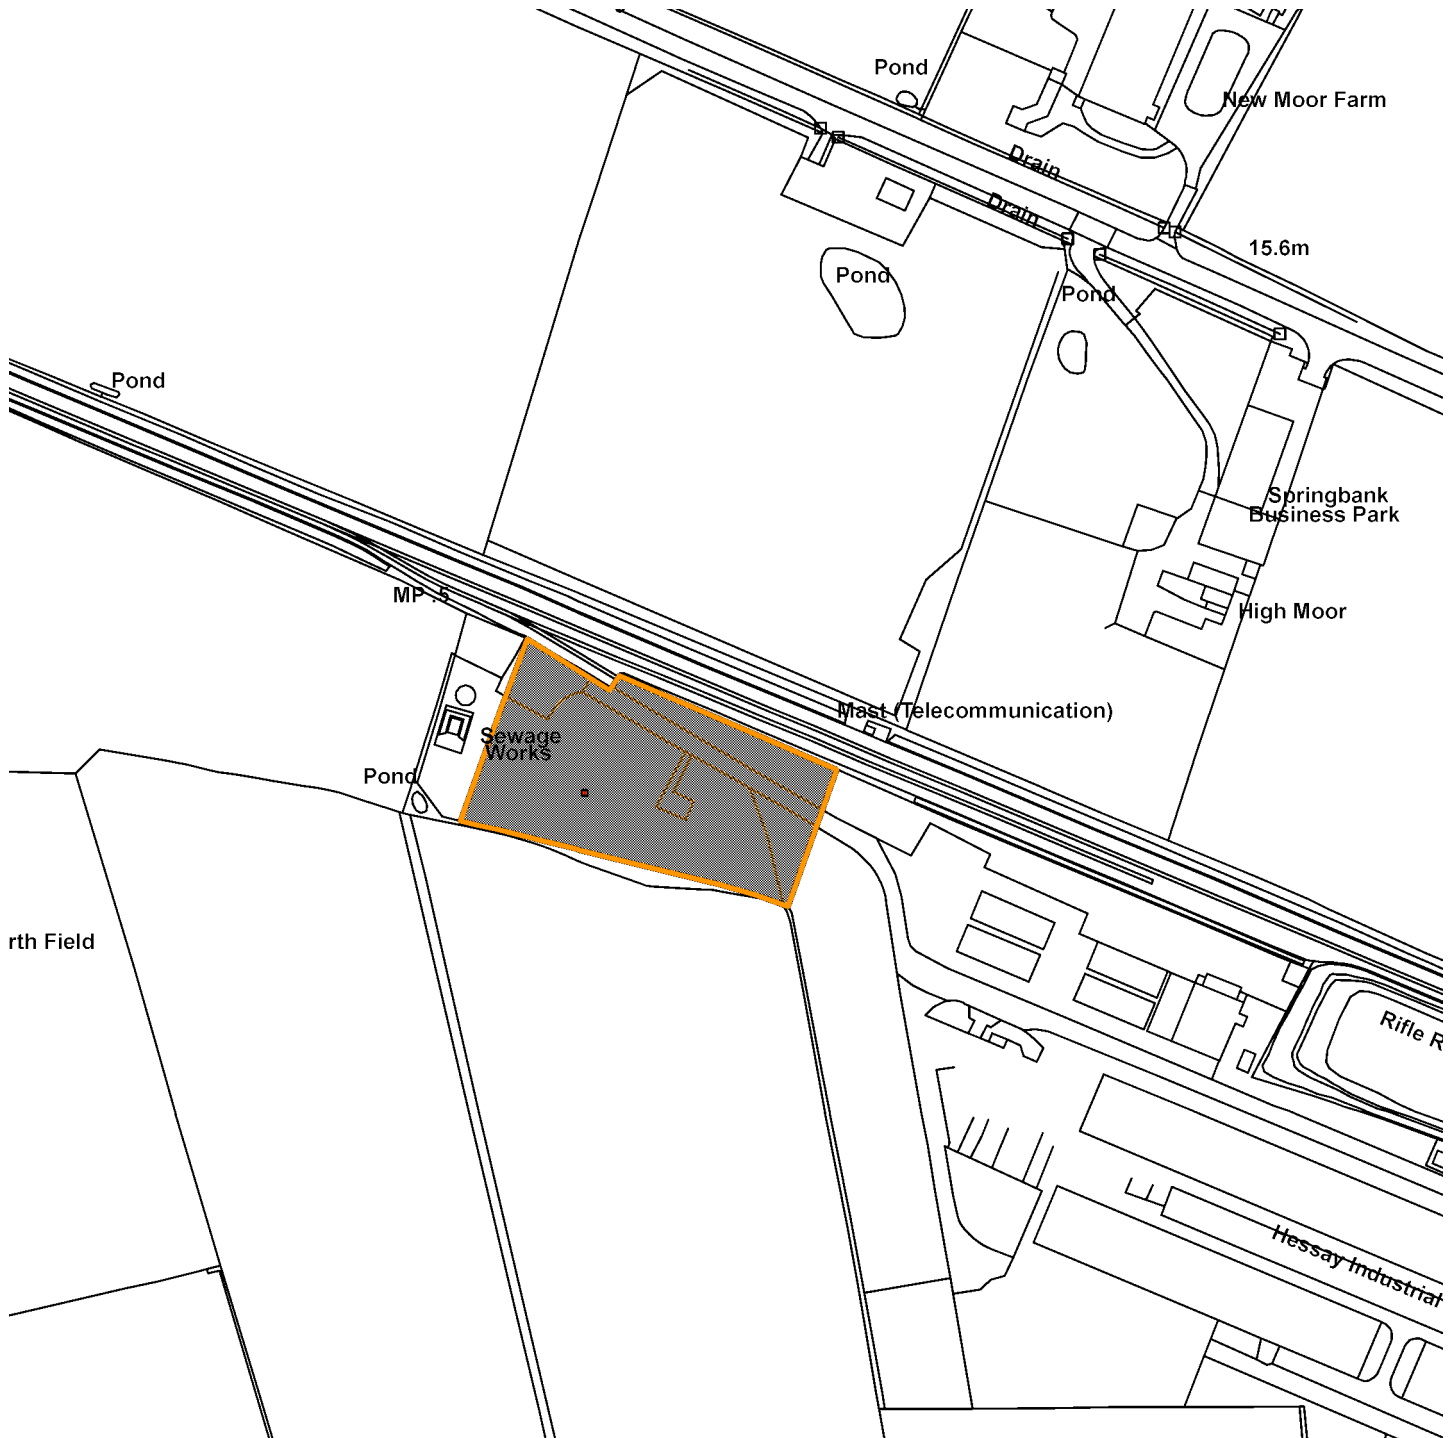

Land Adj Sewage Works At Hessay Industrial Estate

17/00670/FUL

Scale : 1:2777

Reproduced from the Ordnance Survey map with the permission of the Controller of Her Majesty's Stationery Office © Crown Copyright 2000.

Unauthorised reproduction infringes Crown Copyright and may lead to prosecution or civil proceedings.

Organisation	Not Set
Department	Not Set
Comments	Site Plan
Date	08 August 2017
SLA Number	Not Set